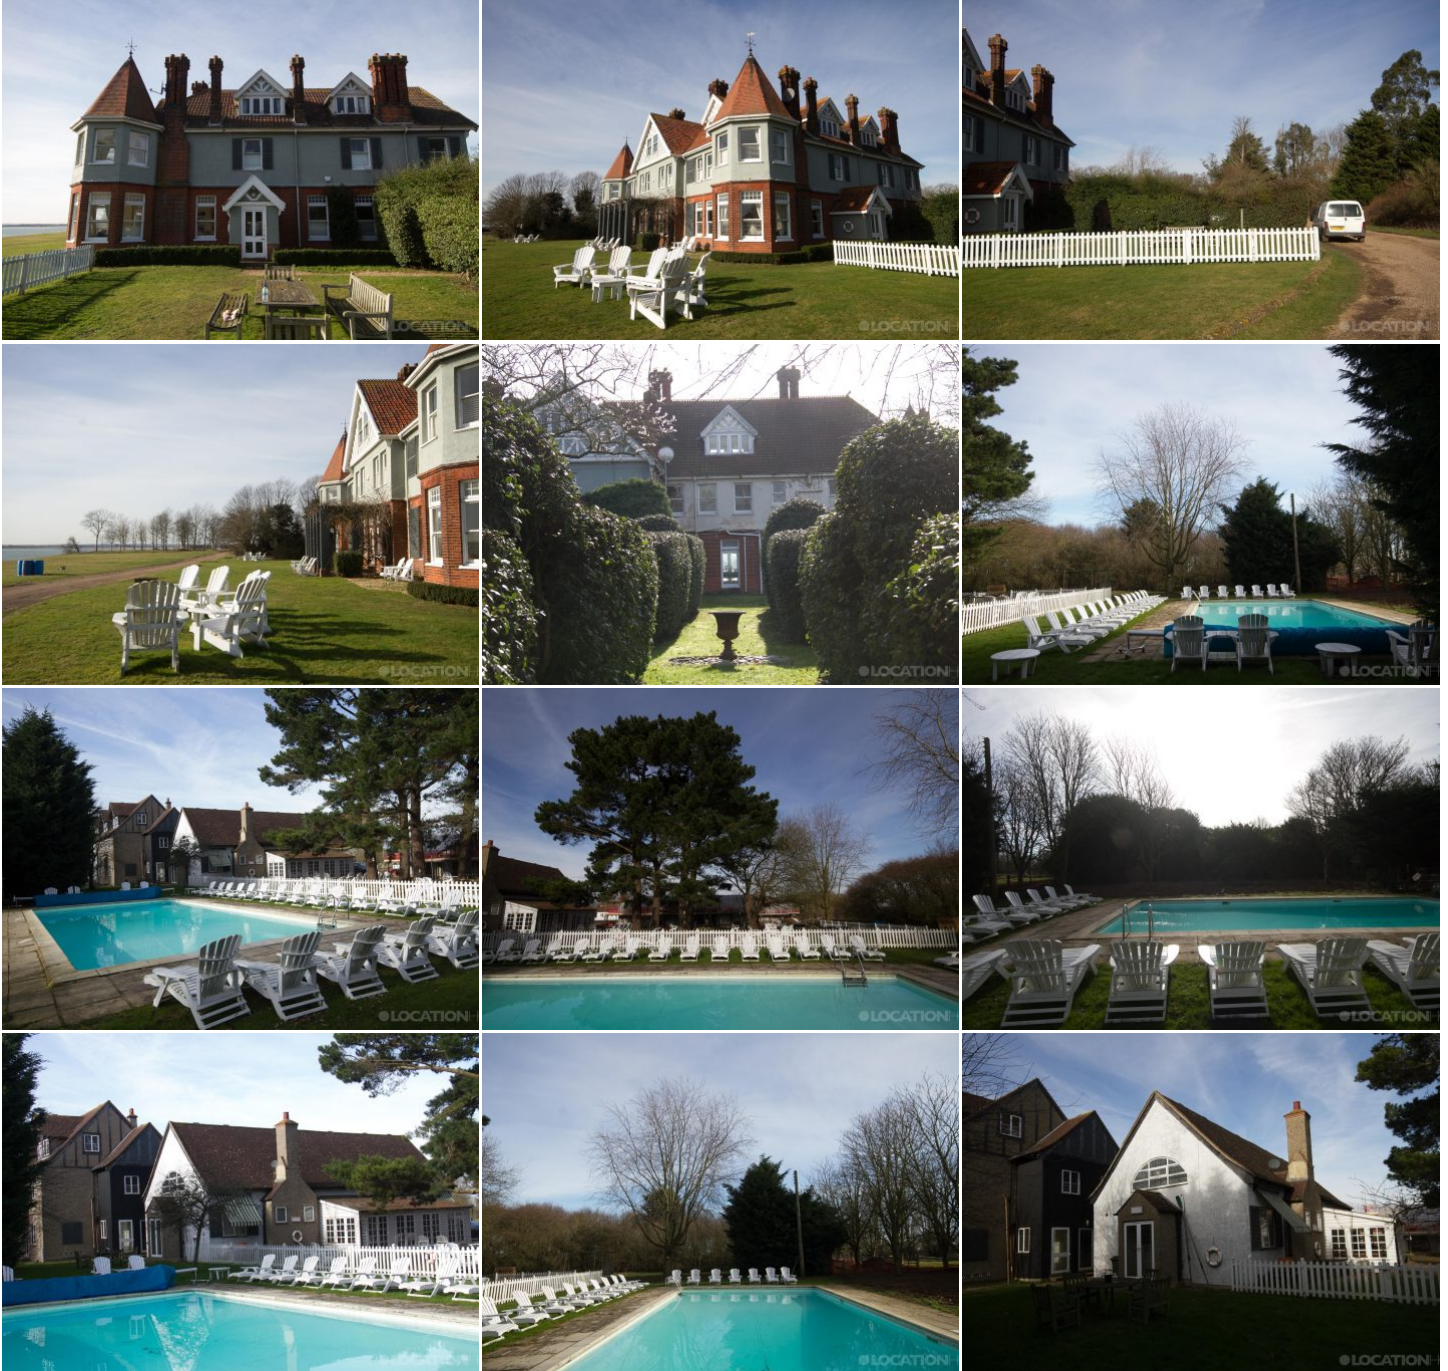

More information available on the [Location HQ website](https://www.locationhq.co.uk)

Tel: +44 (0) 203 302 0664 | E-mail: info@locationhq.co.uk

REF: 646046 REGION: Essex DISTANCE FROM LONDON: 29 miles from the M25