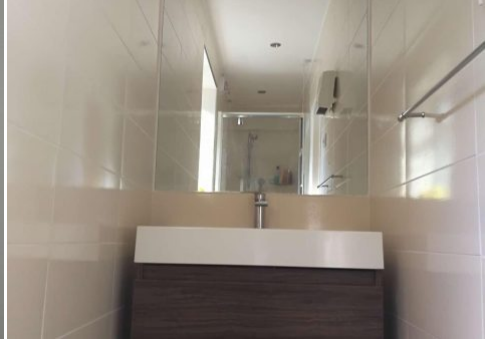

More information available on the [Location HQ website](https://www.locationhq.co.uk)

Tel: +44 (0) 203 302 0664 | E-mail: info@locationhq.co.uk

REF: 844572 REGION: Surrey DISTANCE FROM LONDON: Within M25