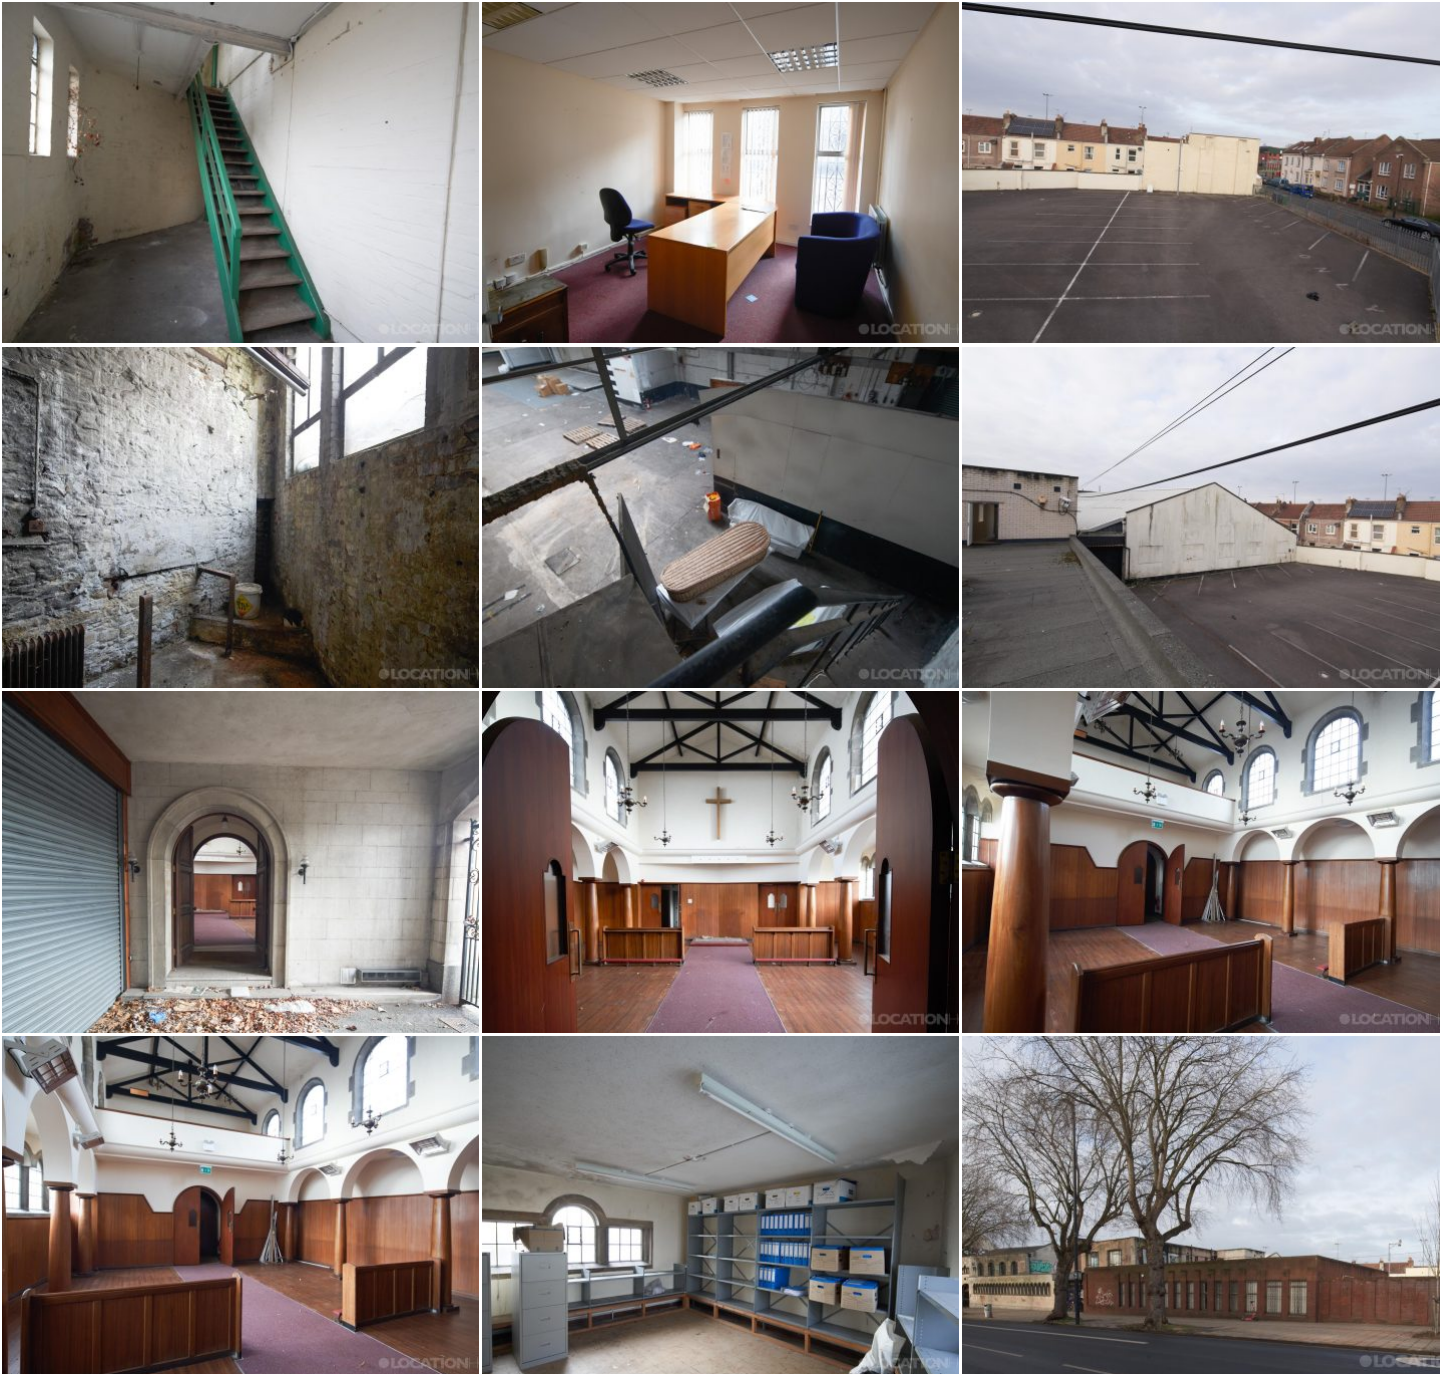

LOCATION HQ

More information available on the [Location HQ website](https://www.locationhq.co.uk)

Tel: +44 (0) 203 302 0664 | E-mail: info@locationhq.co.uk

REF: 101490 REGION: Gloucestershire DISTANCE FROM LONDON: 98 Miles from the M25