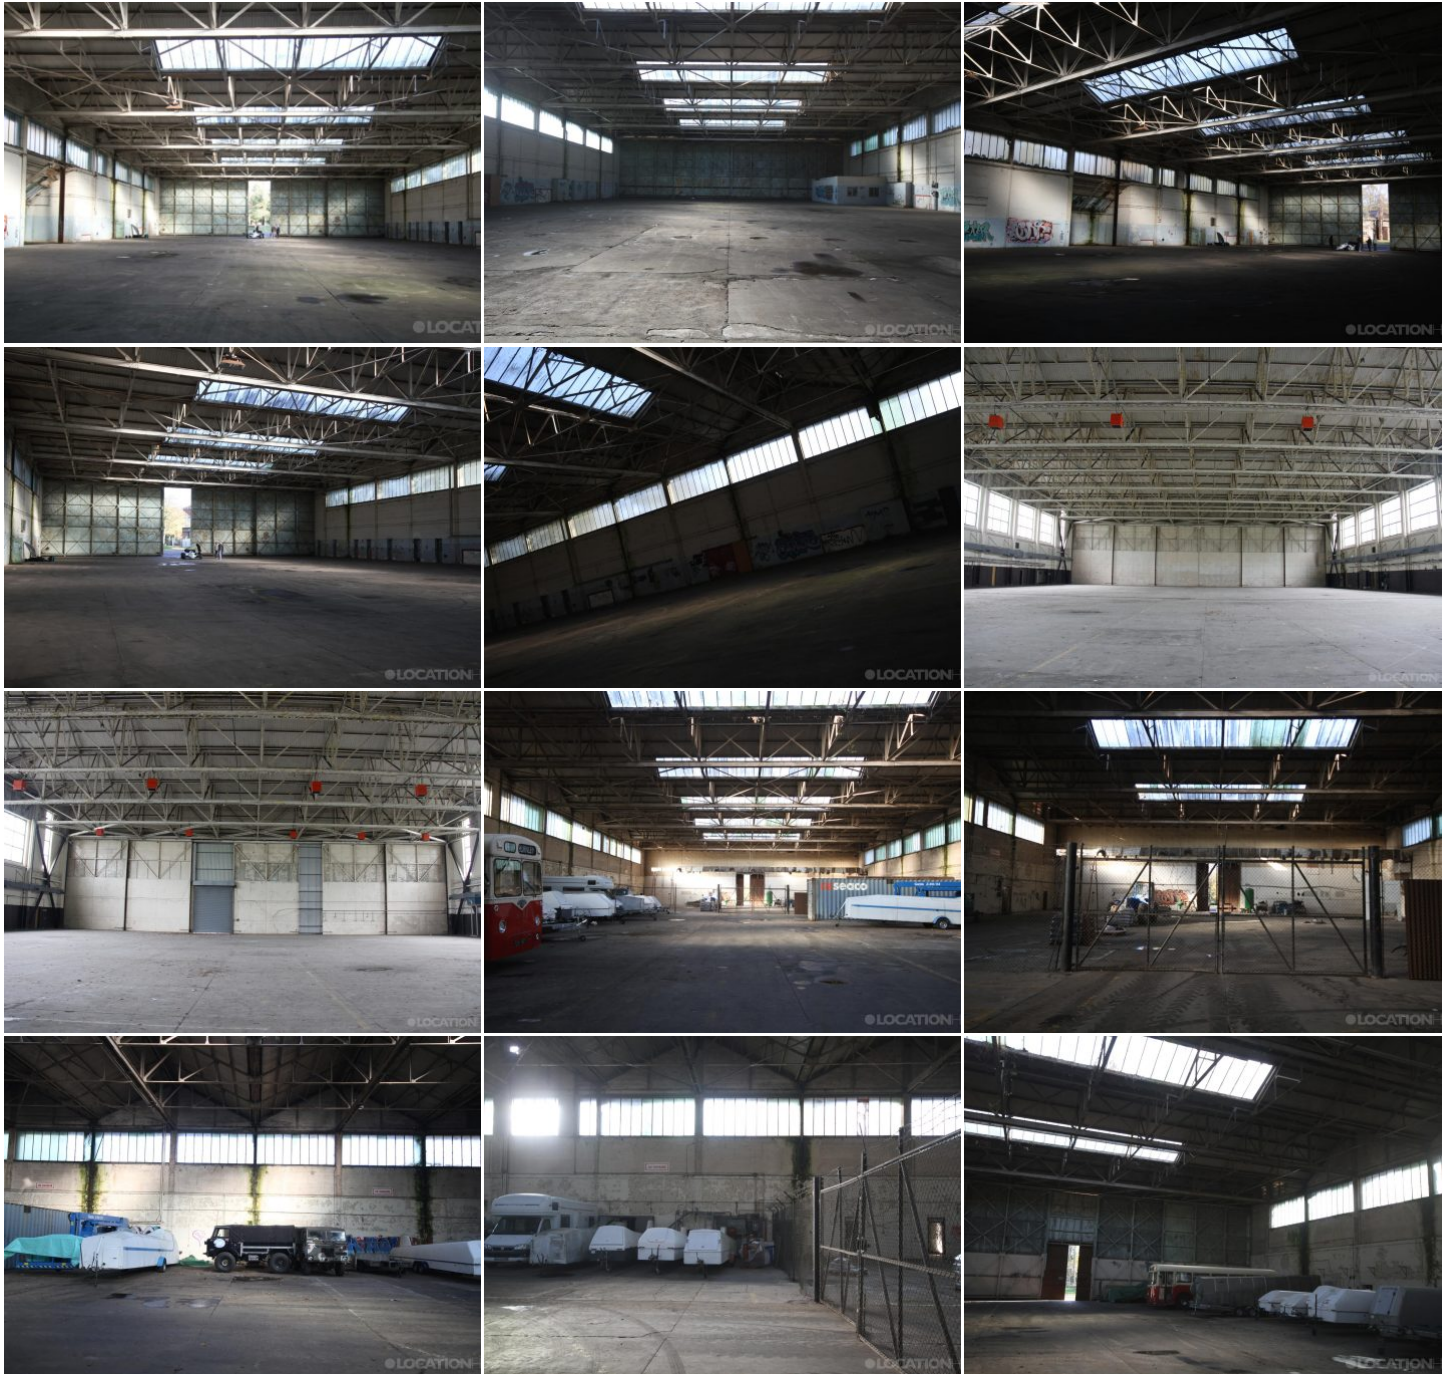

More information available on the [Location HQ website](#)

Tel: +44 (0) 203 302 0664 | E-mail: [info@locationhq.co.uk](mailto:info@locationhq.co.uk)

REF: 144159 REGION: London DISTANCE FROM LONDON: 44 Miles from the M25