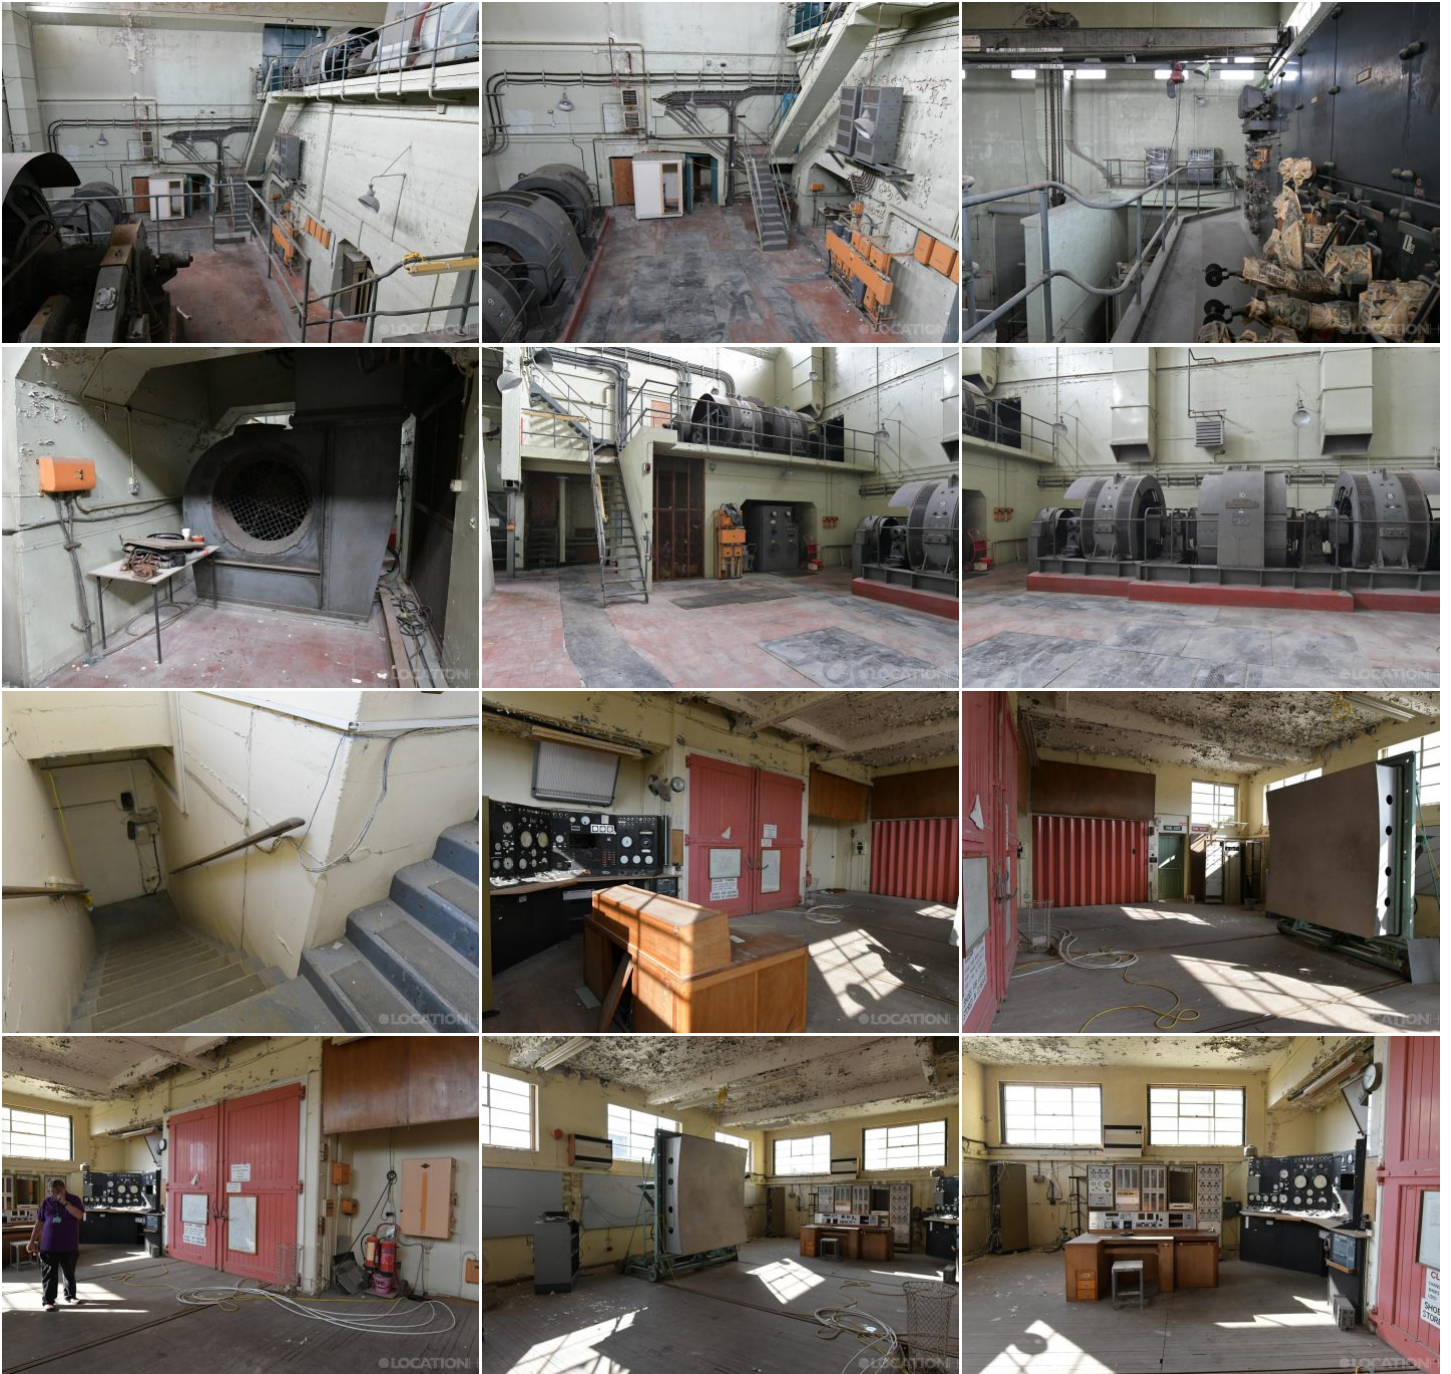

LOCATION HQ

More information available on the [Location HQ website](https://www.locationhq.co.uk)

Tel: +44 (0) 203 302 0664 | E-mail: info@locationhq.co.uk

REF: 170259 REGION: Hampshire DISTANCE FROM LONDON: 15.3 Miles from the M25