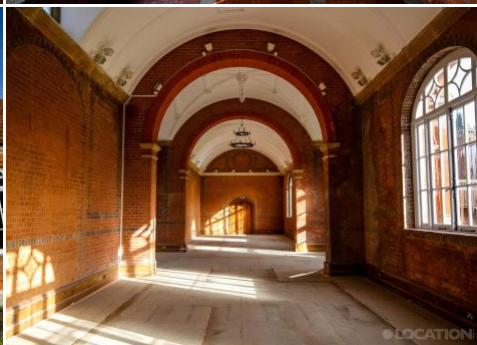

LOCATION HQ

More information available on the [Location HQ website](#)

Tel: +44 (0) 203 302 0664 | E-mail: info@locationhq.co.uk

REF: 419930 REGION: Surrey DISTANCE FROM LONDON: 11 miles from the M25