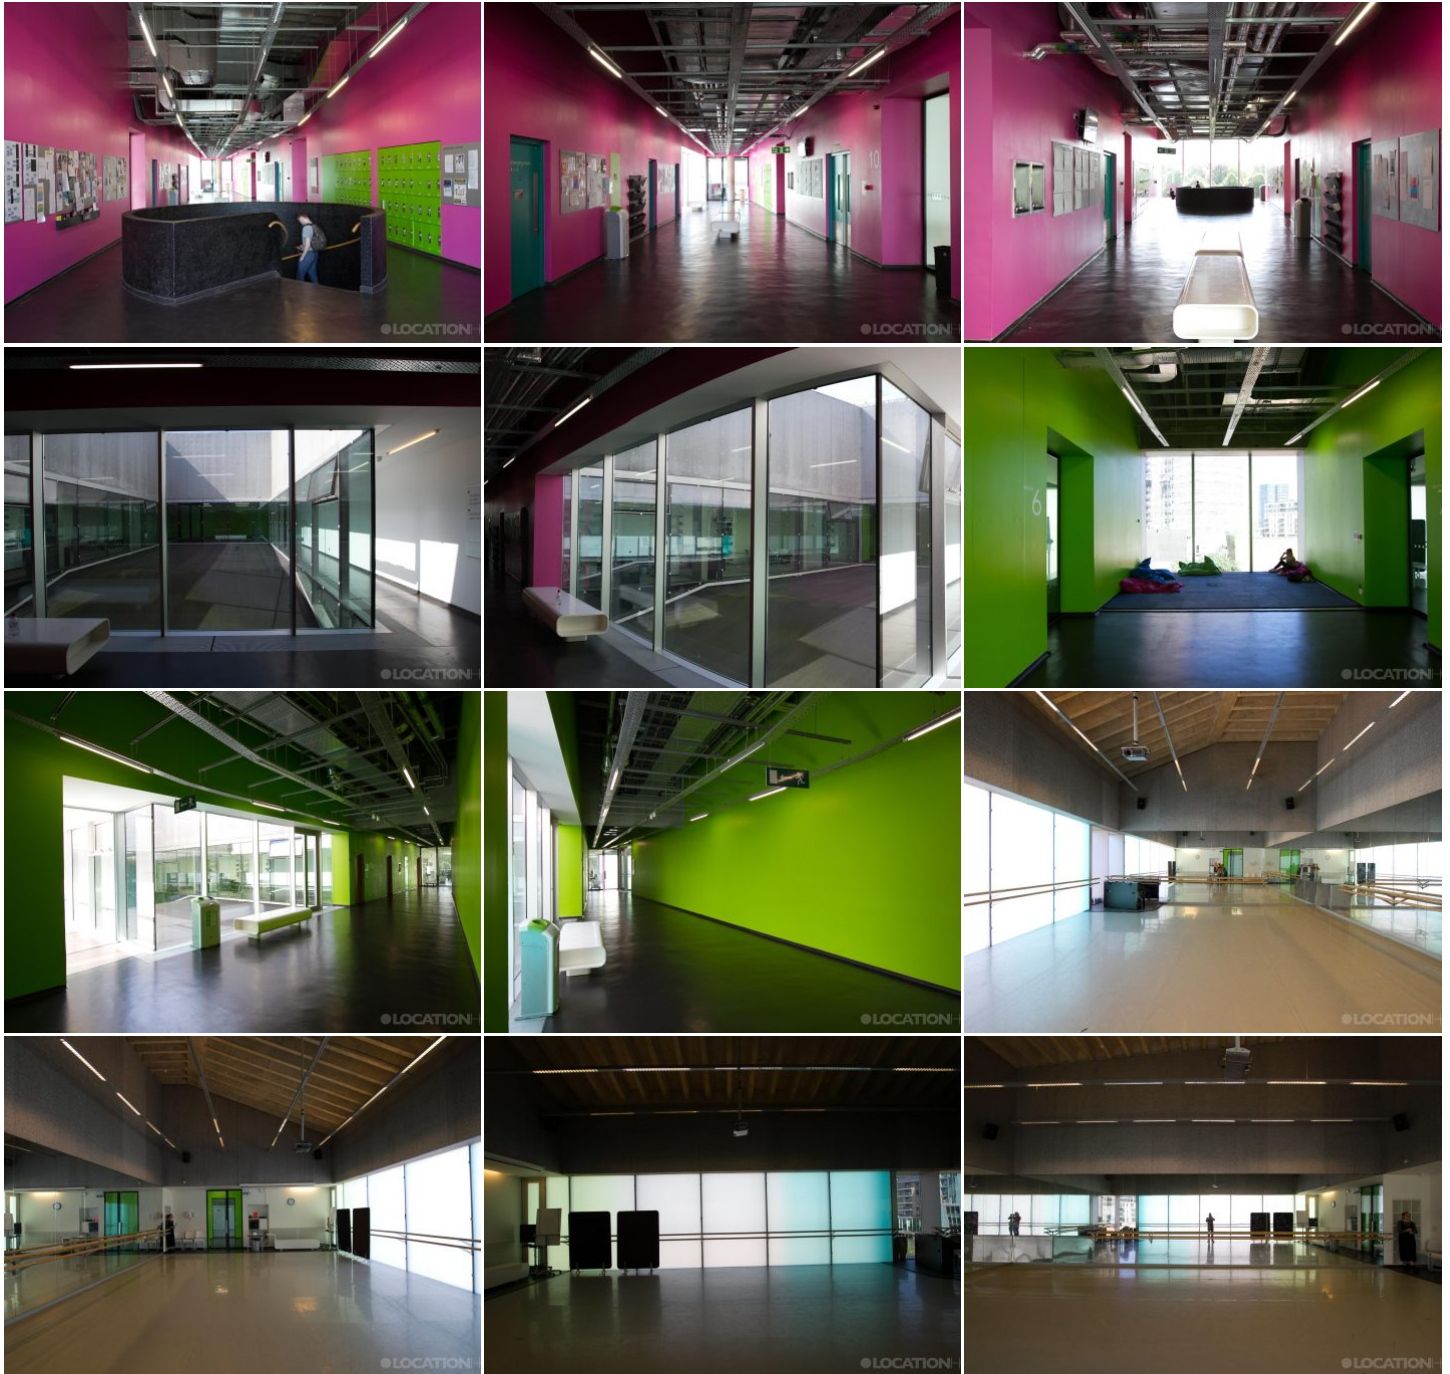

LOCATION HQ

More information available on the [Location HQ website](https://www.locationhq.co.uk)

Tel: +44 (0) 203 302 0664 | E-mail: info@locationhq.co.uk

REF: 915113 REGION: London DISTANCE FROM LONDON: South East London