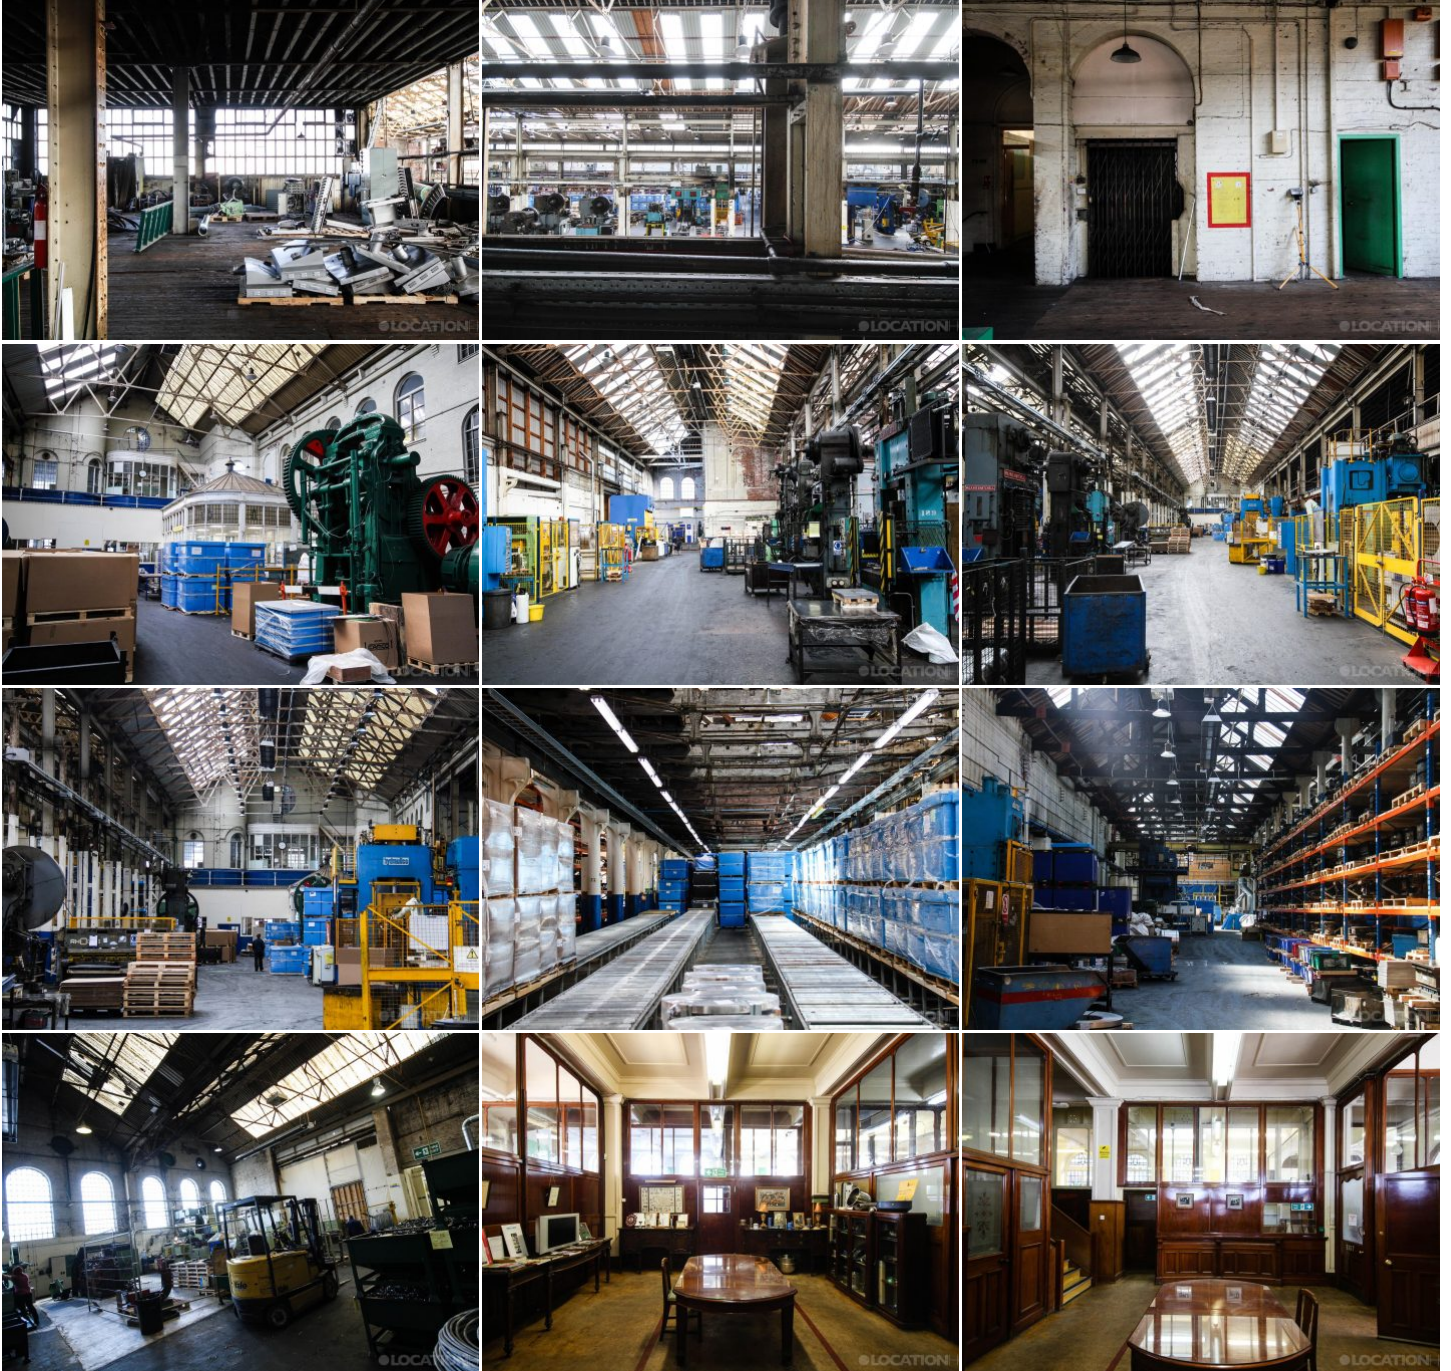

LOCATION HQ

More information available on the [Location HQ website](https://www.locationhq.co.uk)

Tel: +44 (0) 203 302 0664 | E-mail: info@locationhq.co.uk

REF: 305452 REGION: Yorkshire DISTANCE FROM LONDON: 192 Miles