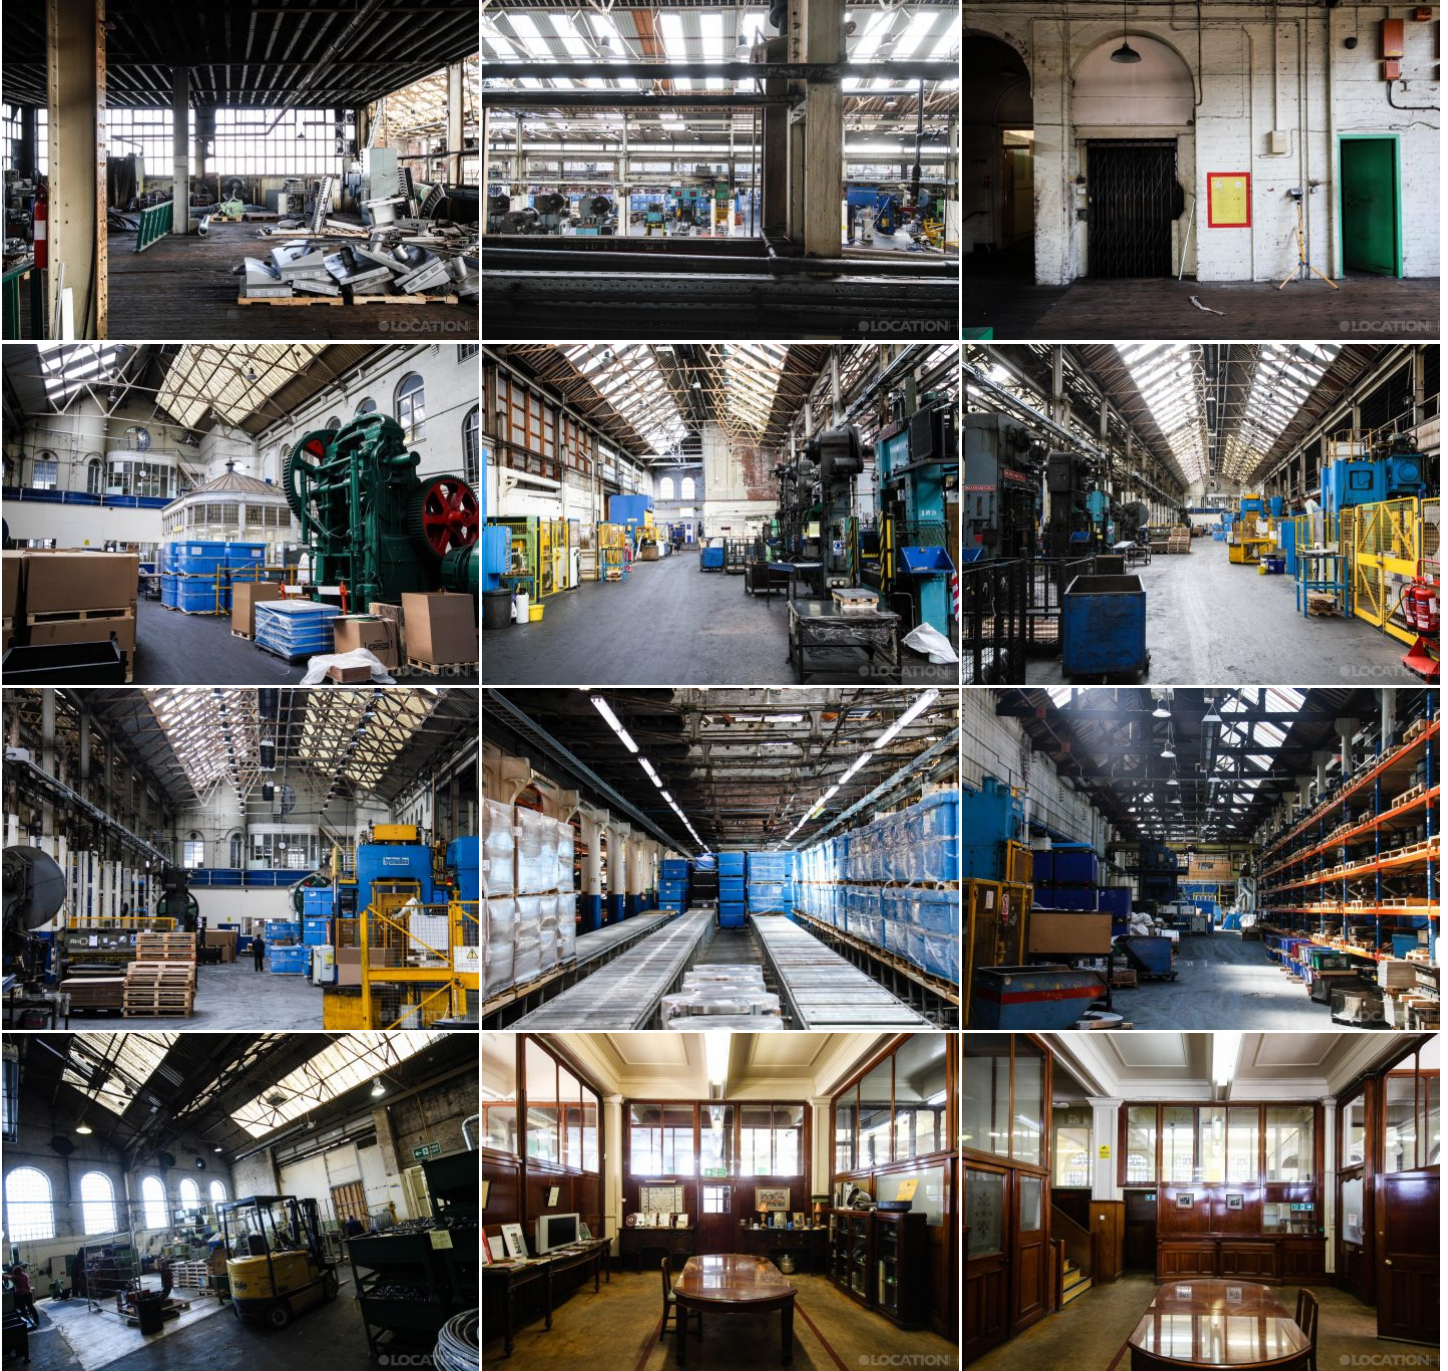

LOCATION HQ

More information available on the [Location HQ website](https://www.locationhq.co.uk)

Tel: +44 (0) 203 302 0664 | E-mail: info@locationhq.co.uk

REF: 305452 REGION: Yorkshire DISTANCE FROM LONDON: 192 Miles