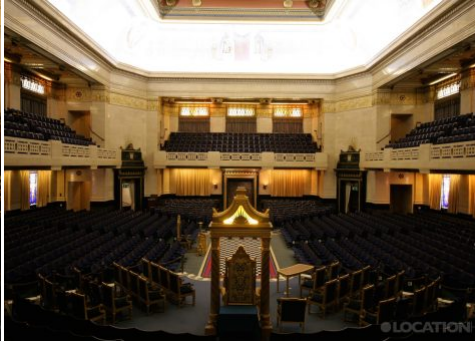

# LOCATION HQ

More information available on the [Location HQ website](https://www.locationhq.co.uk)

Tel: +44 (0) 203 302 0664 | E-mail: [info@locationhq.co.uk](mailto:info@locationhq.co.uk)

REF: 855298 REGION: Central London DISTANCE FROM LONDON: Central London