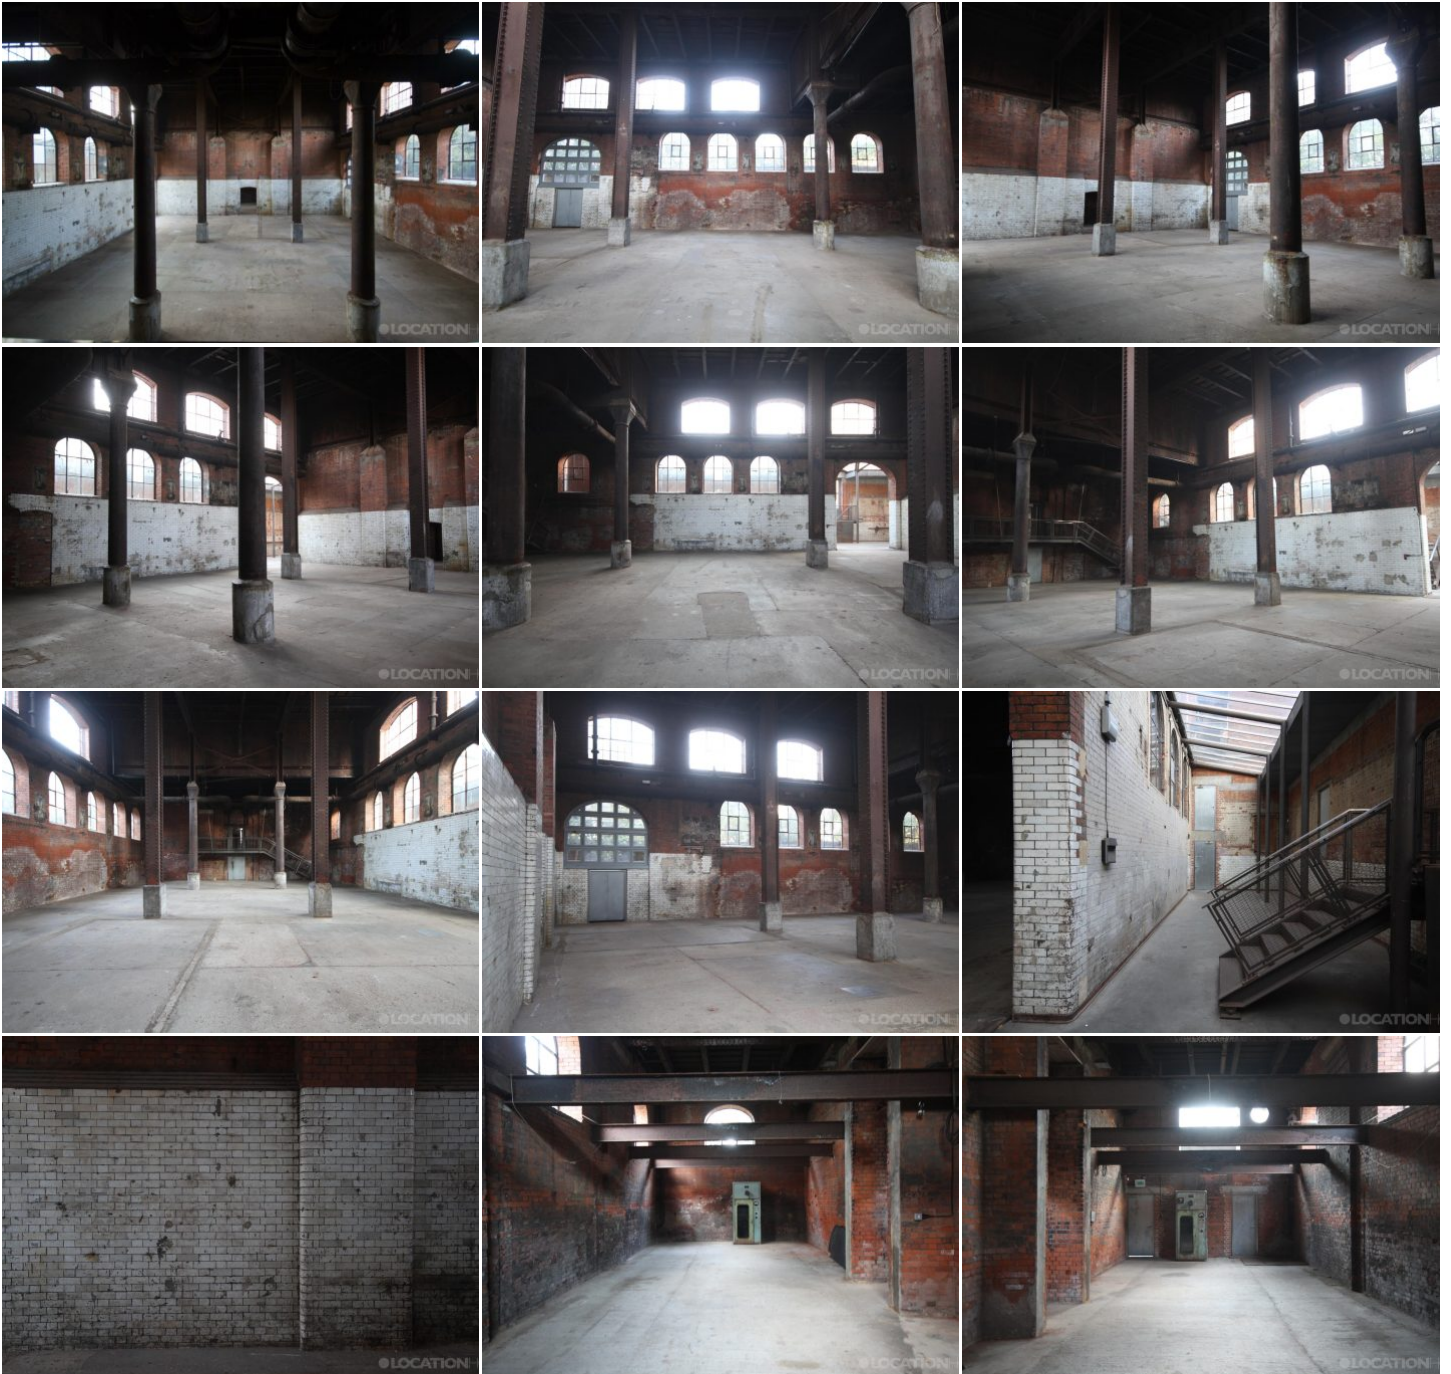

LOCATION HQ

More information available on the [Location HQ website](#)

Tel: +44 (0) 203 302 0664 | E-mail: info@locationhq.co.uk

REF: 151192 REGION: London DISTANCE FROM LONDON: Within M25