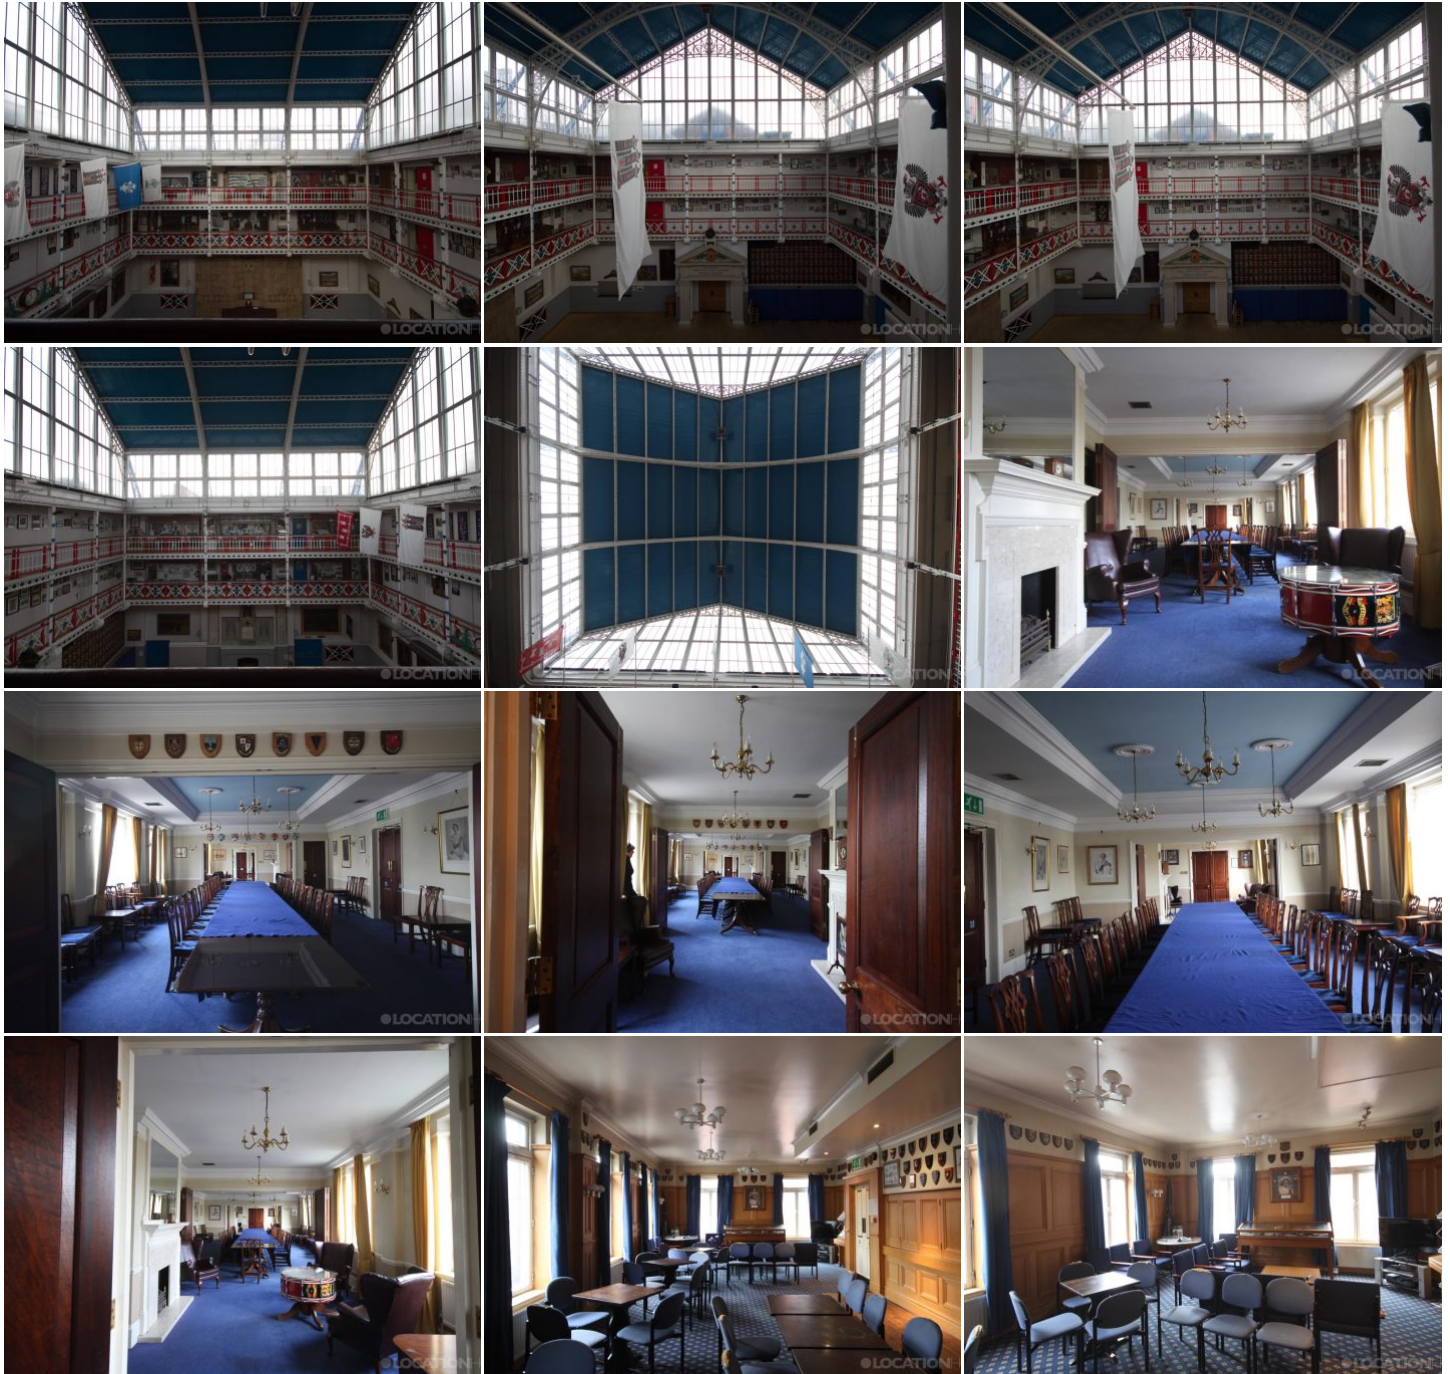

[More information available on the Location HQ website](#)

Tel: +44 (0) 203 302 0664 | E-mail: [info@locationhq.co.uk](mailto:info@locationhq.co.uk)

REF: 204198 REGION: London DISTANCE FROM LONDON: Central London