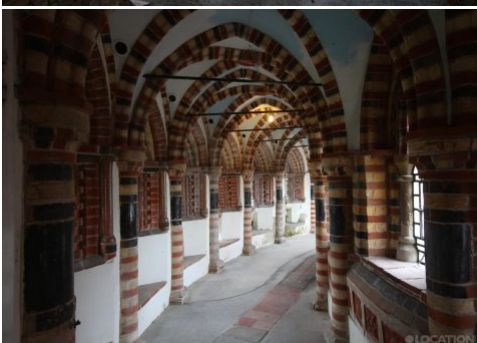

LOCATION HQ

More information available on the [Location HQ website](#)

Tel: +44 (0) 203 302 0664 | E-mail: info@locationhq.co.uk

REF: 131236 REGION: Surrey DISTANCE FROM LONDON: 5 Miles from the M25