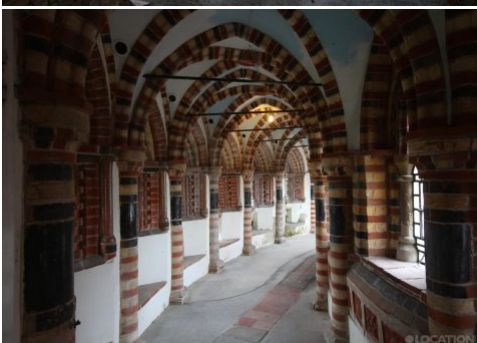

# LOCATION HQ

More information available on the [Location HQ website](#)

Tel: +44 (0) 203 302 0664 | E-mail: [info@locationhq.co.uk](mailto:info@locationhq.co.uk)

REF: 131236 REGION: Surrey DISTANCE FROM LONDON: 5 Miles from the M25