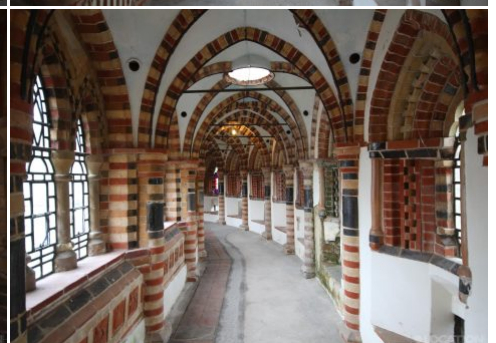

LOCATION HQ

More information available on the [Location HQ website](#)

Tel: +44 (0) 203 302 0664 | E-mail: info@locationhq.co.uk

REF: 131236 REGION: Surrey DISTANCE FROM LONDON: 5 Miles from the M25