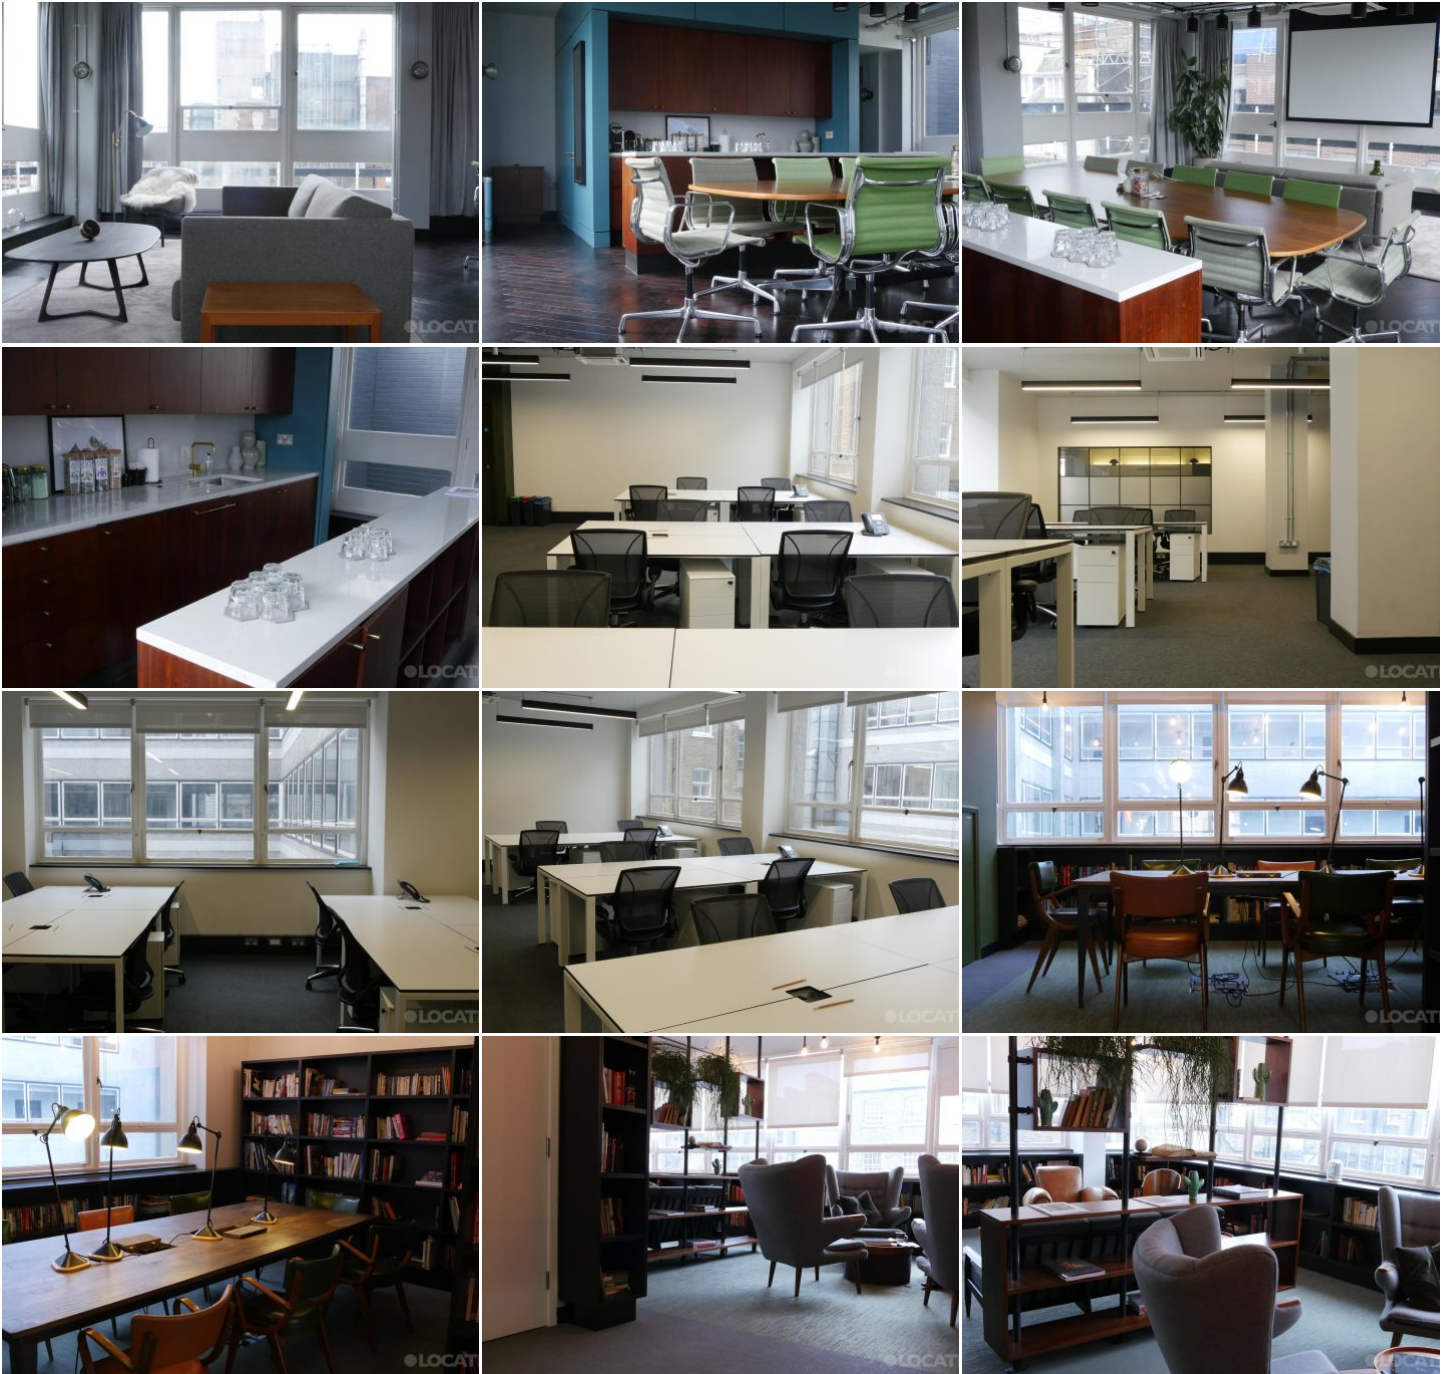

# LOCATION HQ

More information available on the [Location HQ website](https://www.locationhq.co.uk)

Tel: +44 (0) 203 302 0664 | E-mail: [info@locationhq.co.uk](mailto:info@locationhq.co.uk)

REF: 157935 REGION: London DISTANCE FROM LONDON: Central London