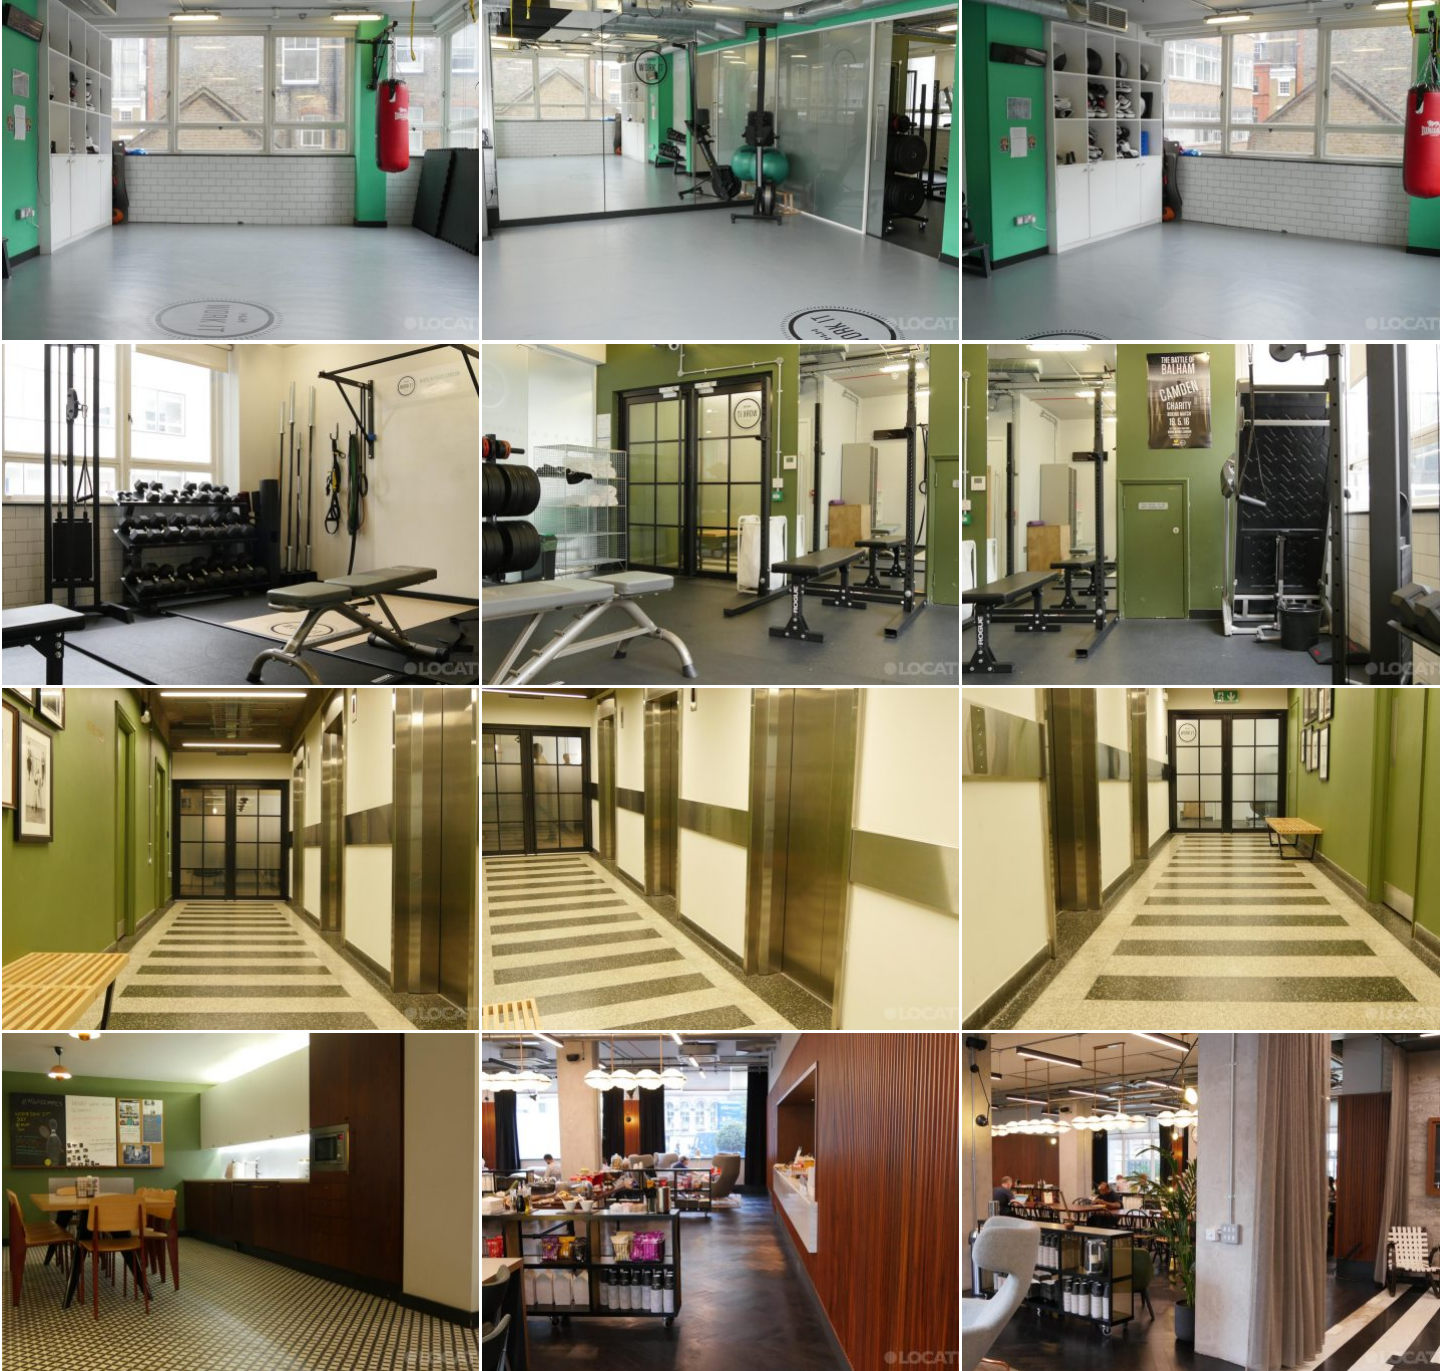

More information available on the [Location HQ website](https://www.locationhq.co.uk)

Tel: +44 (0) 203 302 0664 | E-mail: info@locationhq.co.uk

REF: 157935 REGION: London DISTANCE FROM LONDON: Central London