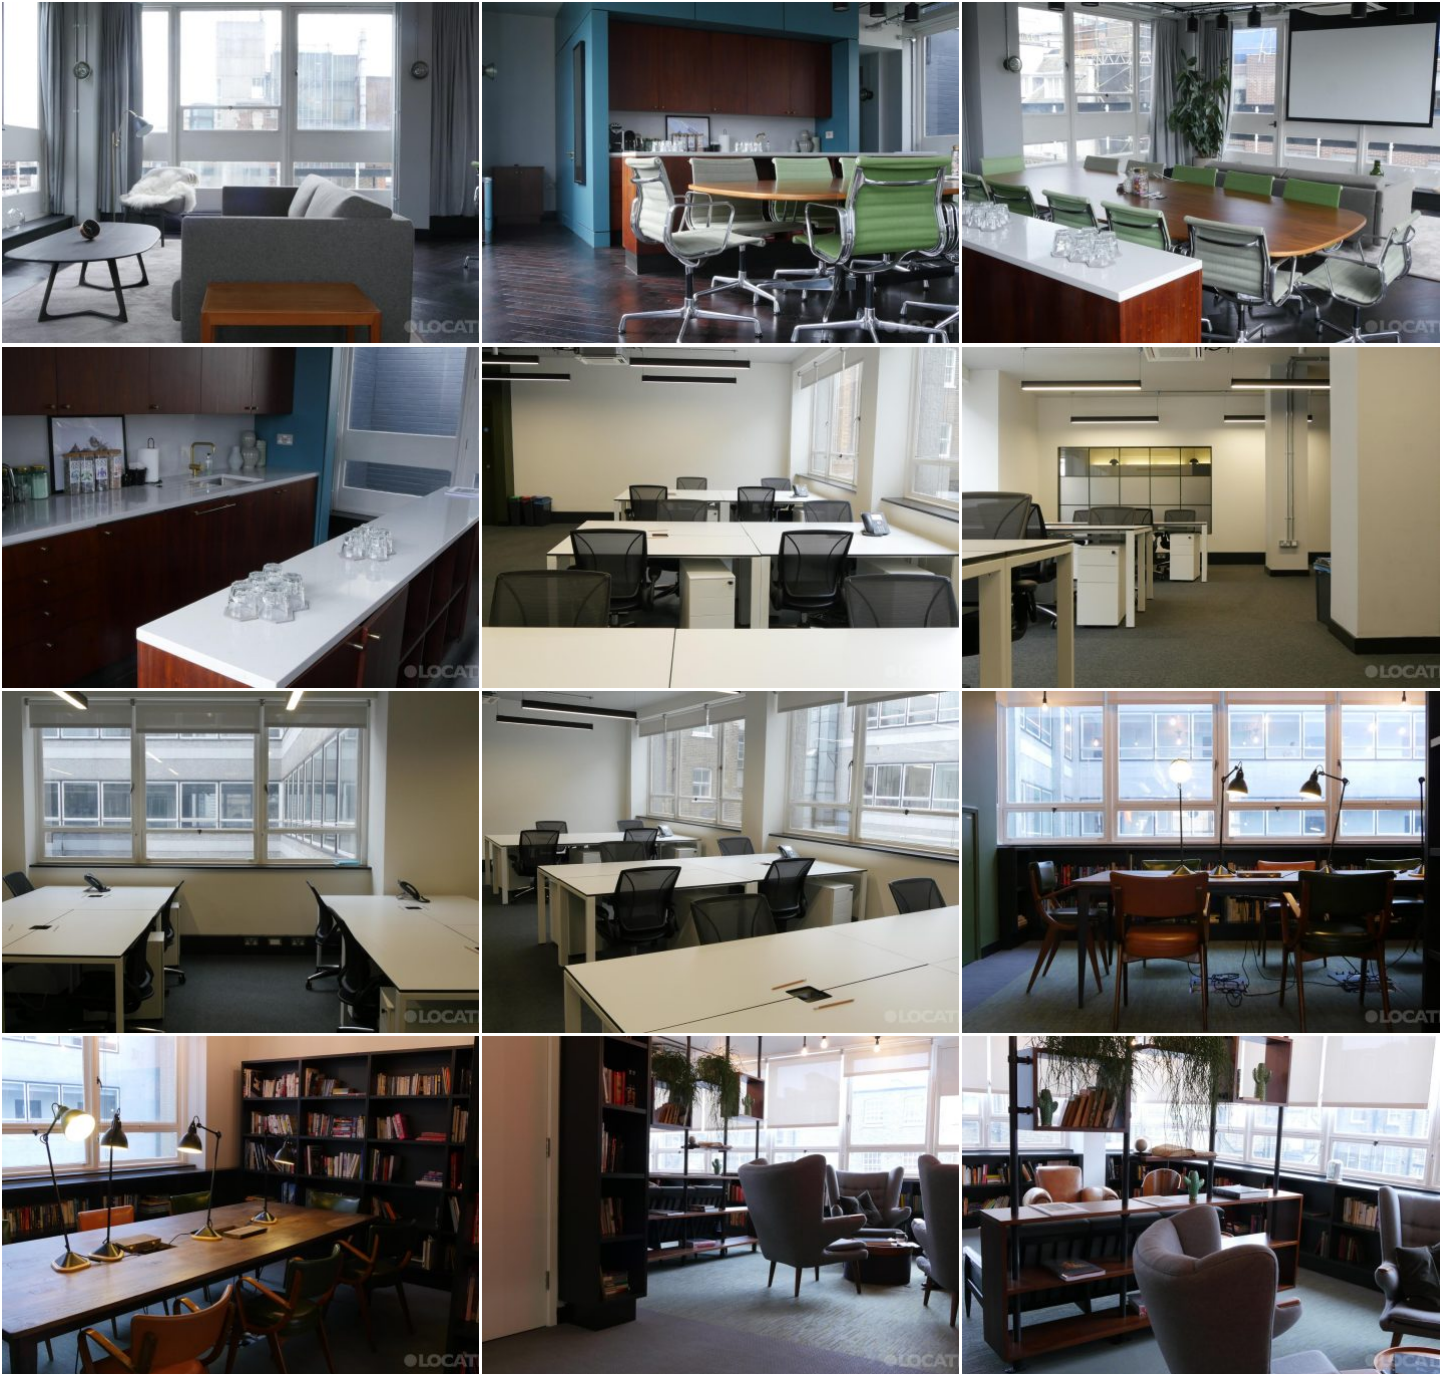

LOCATION HQ

More information available on the [Location HQ website](https://www.locationhq.co.uk)

Tel: +44 (0) 203 302 0664 | E-mail: info@locationhq.co.uk

REF: 157935 REGION: London DISTANCE FROM LONDON: Central London