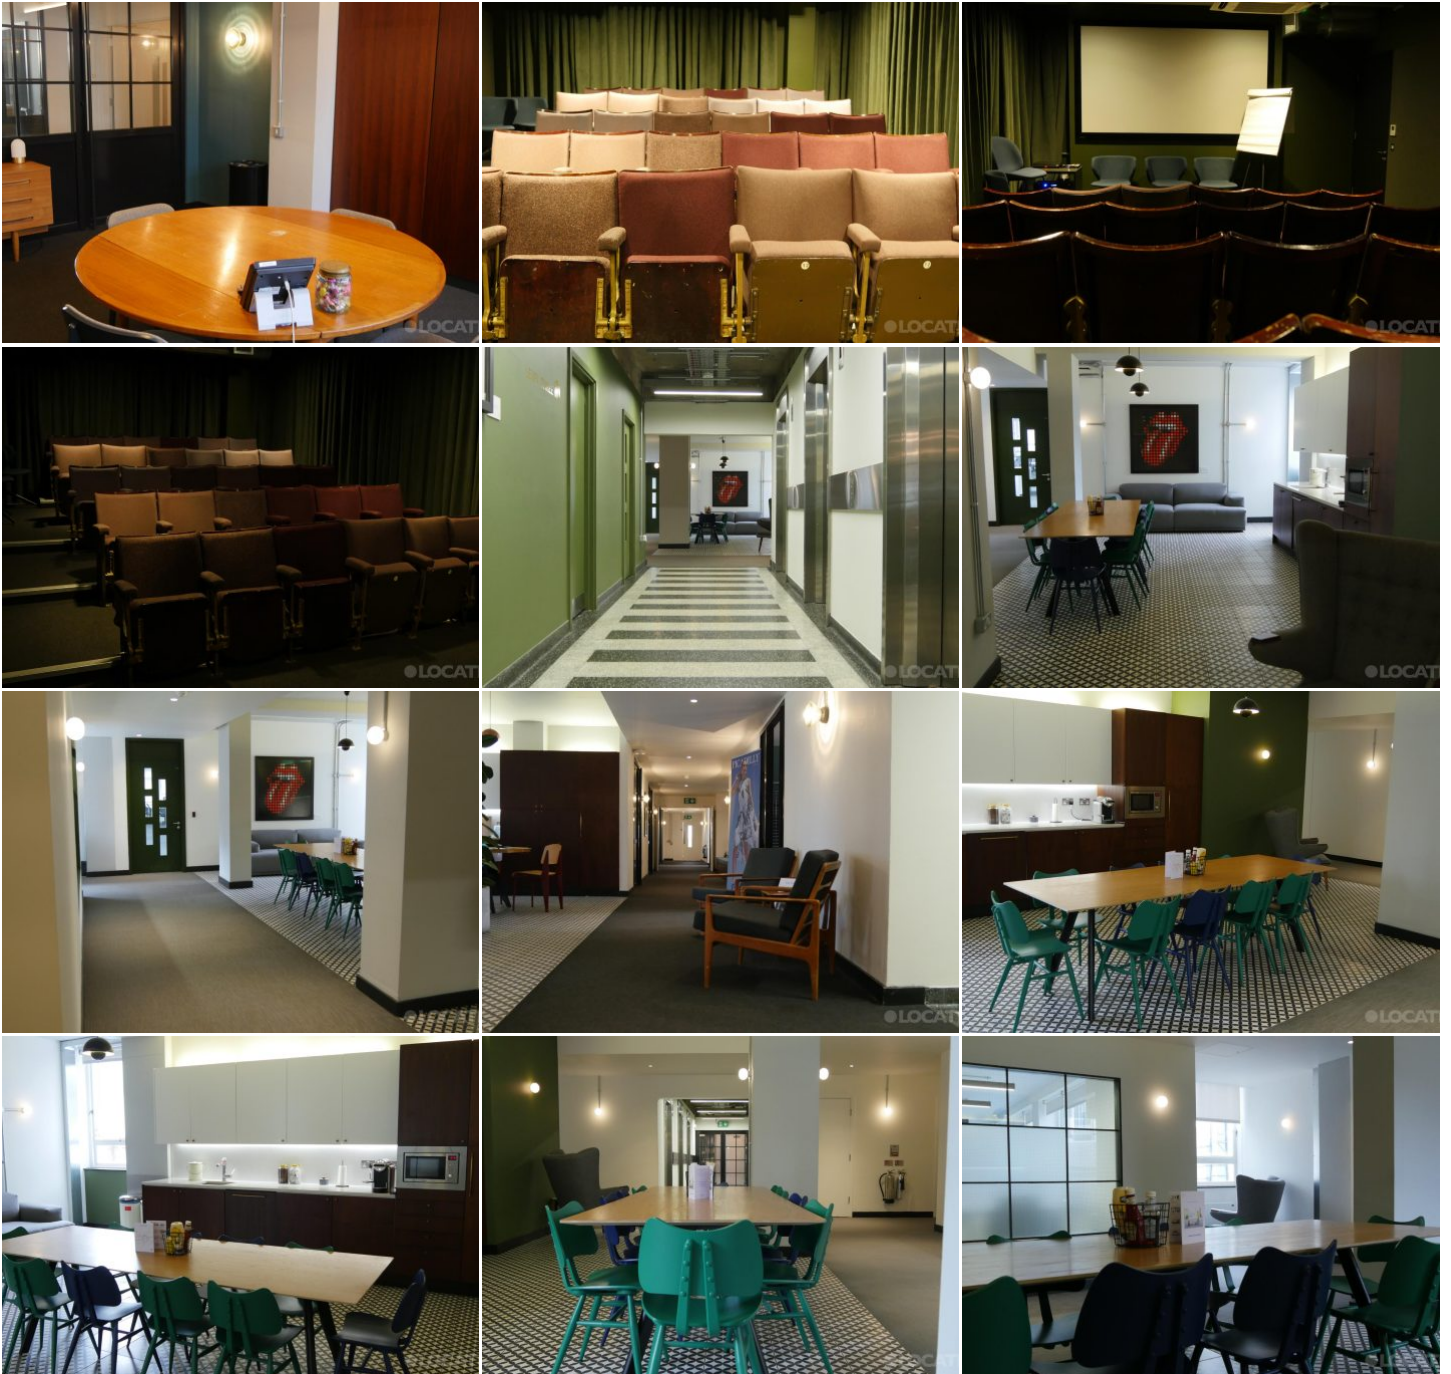

LOCATION HQ

More information available on the [Location HQ website](#)

Tel: +44 (0) 203 302 0664 | E-mail: info@locationhq.co.uk

REF: 157935 REGION: London DISTANCE FROM LONDON: Central London