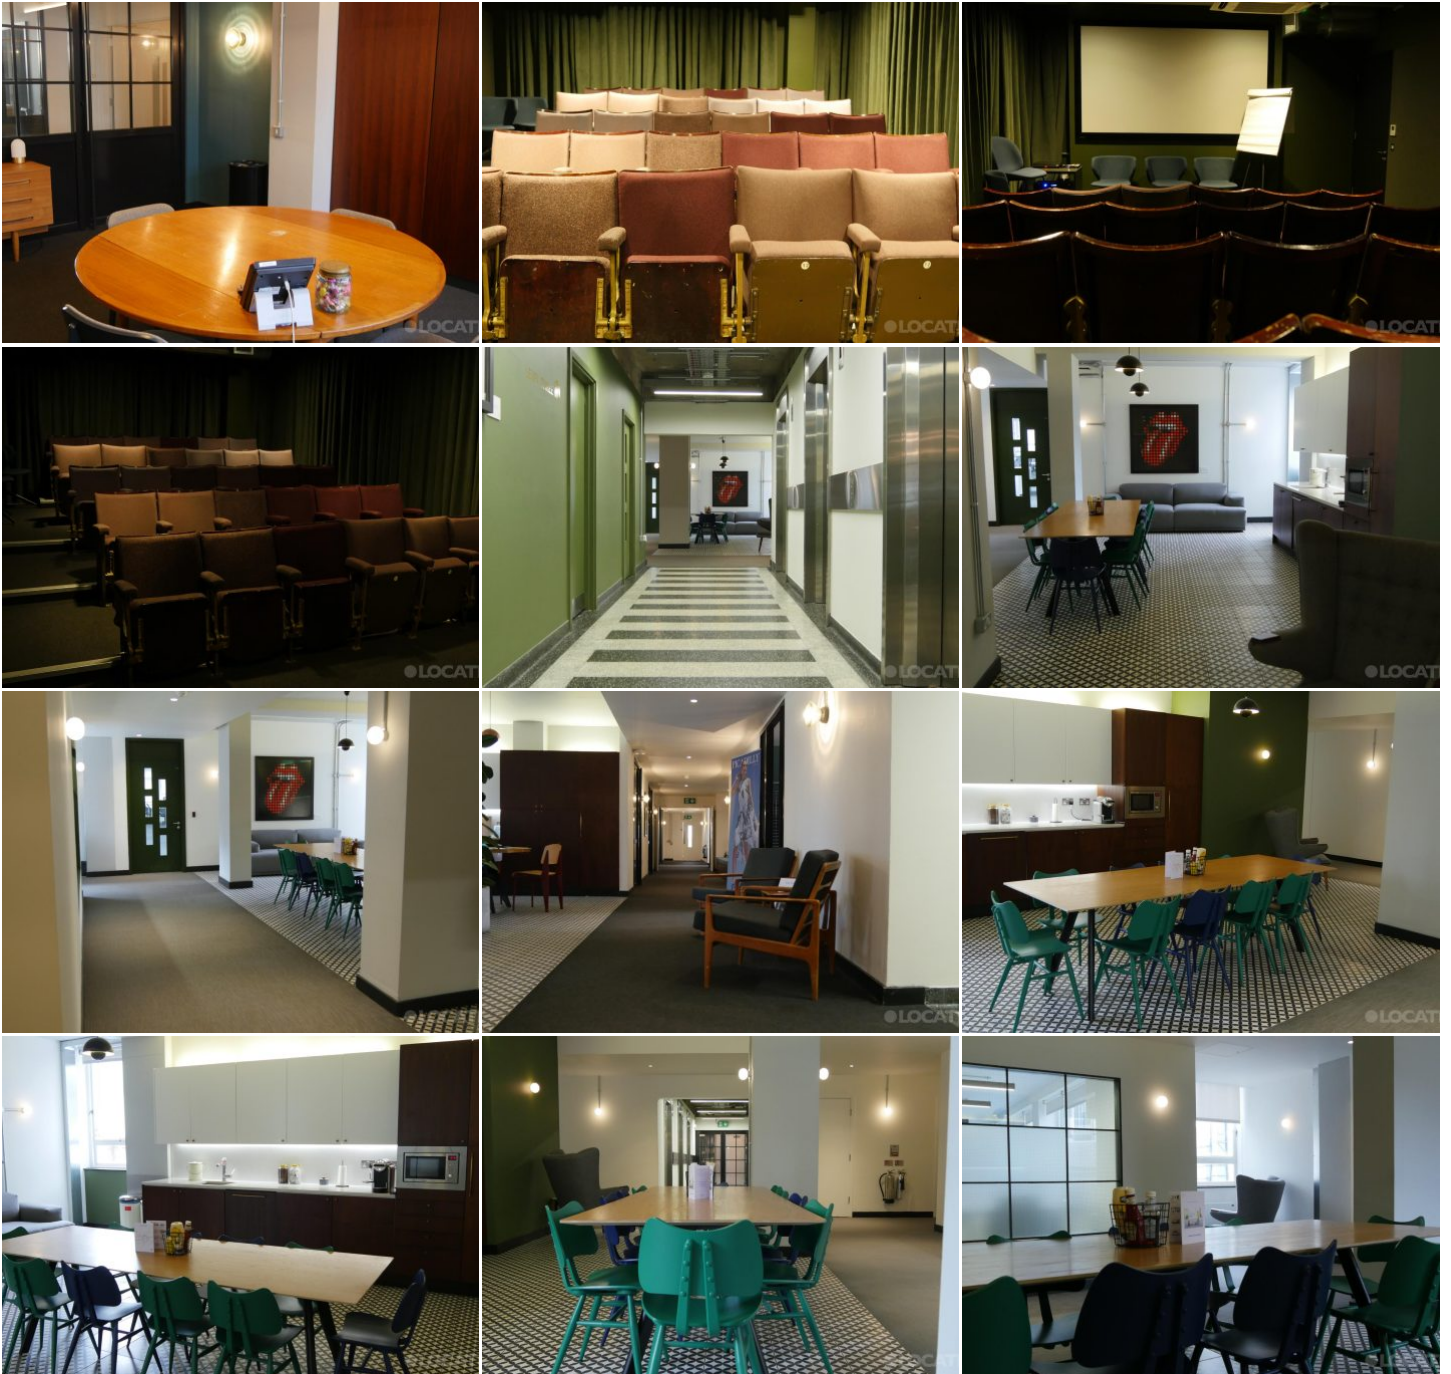

LOCATION HQ

More information available on the [Location HQ website](https://www.locationhq.co.uk)

Tel: +44 (0) 203 302 0664 | E-mail: info@locationhq.co.uk

REF: 157935 REGION: London DISTANCE FROM LONDON: Central London