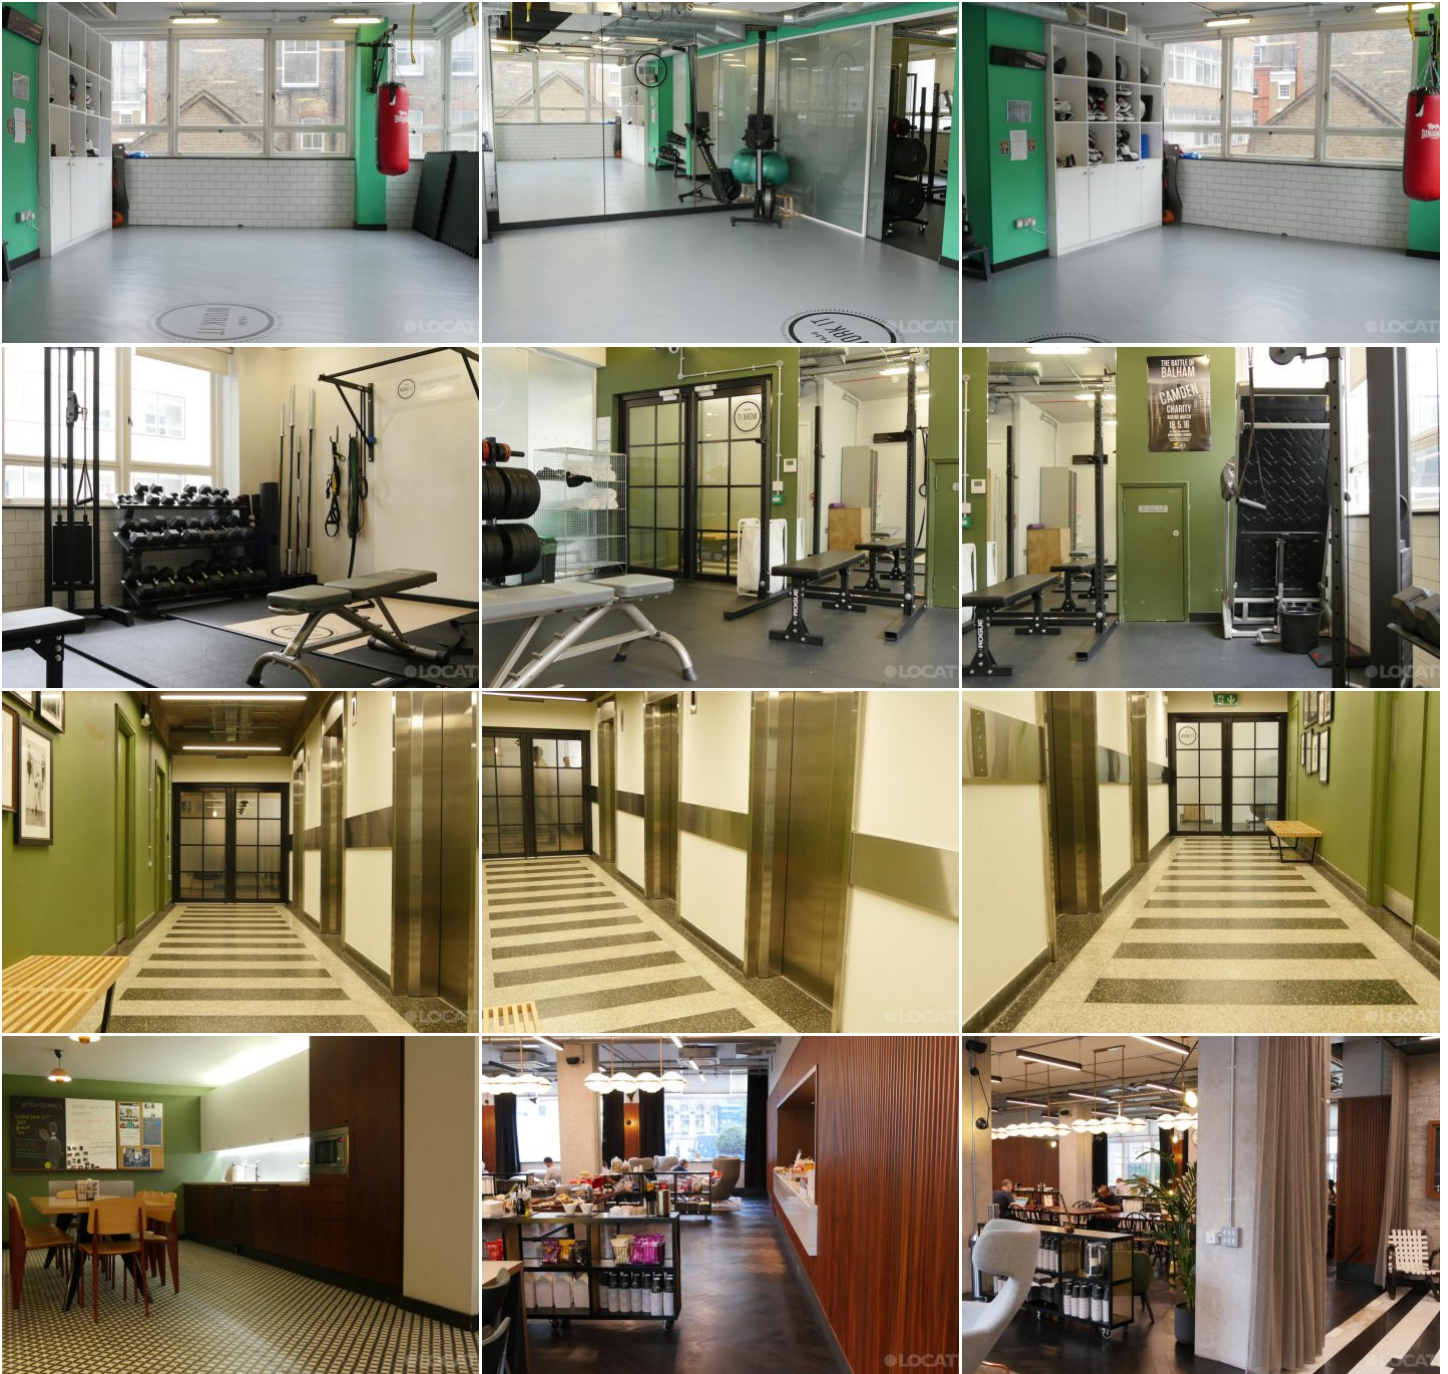

LOCATION HQ

More information available on the [Location HQ website](https://www.locationhq.co.uk)

Tel: +44 (0) 203 302 0664 | E-mail: info@locationhq.co.uk

REF: 157935 REGION: London DISTANCE FROM LONDON: Central London