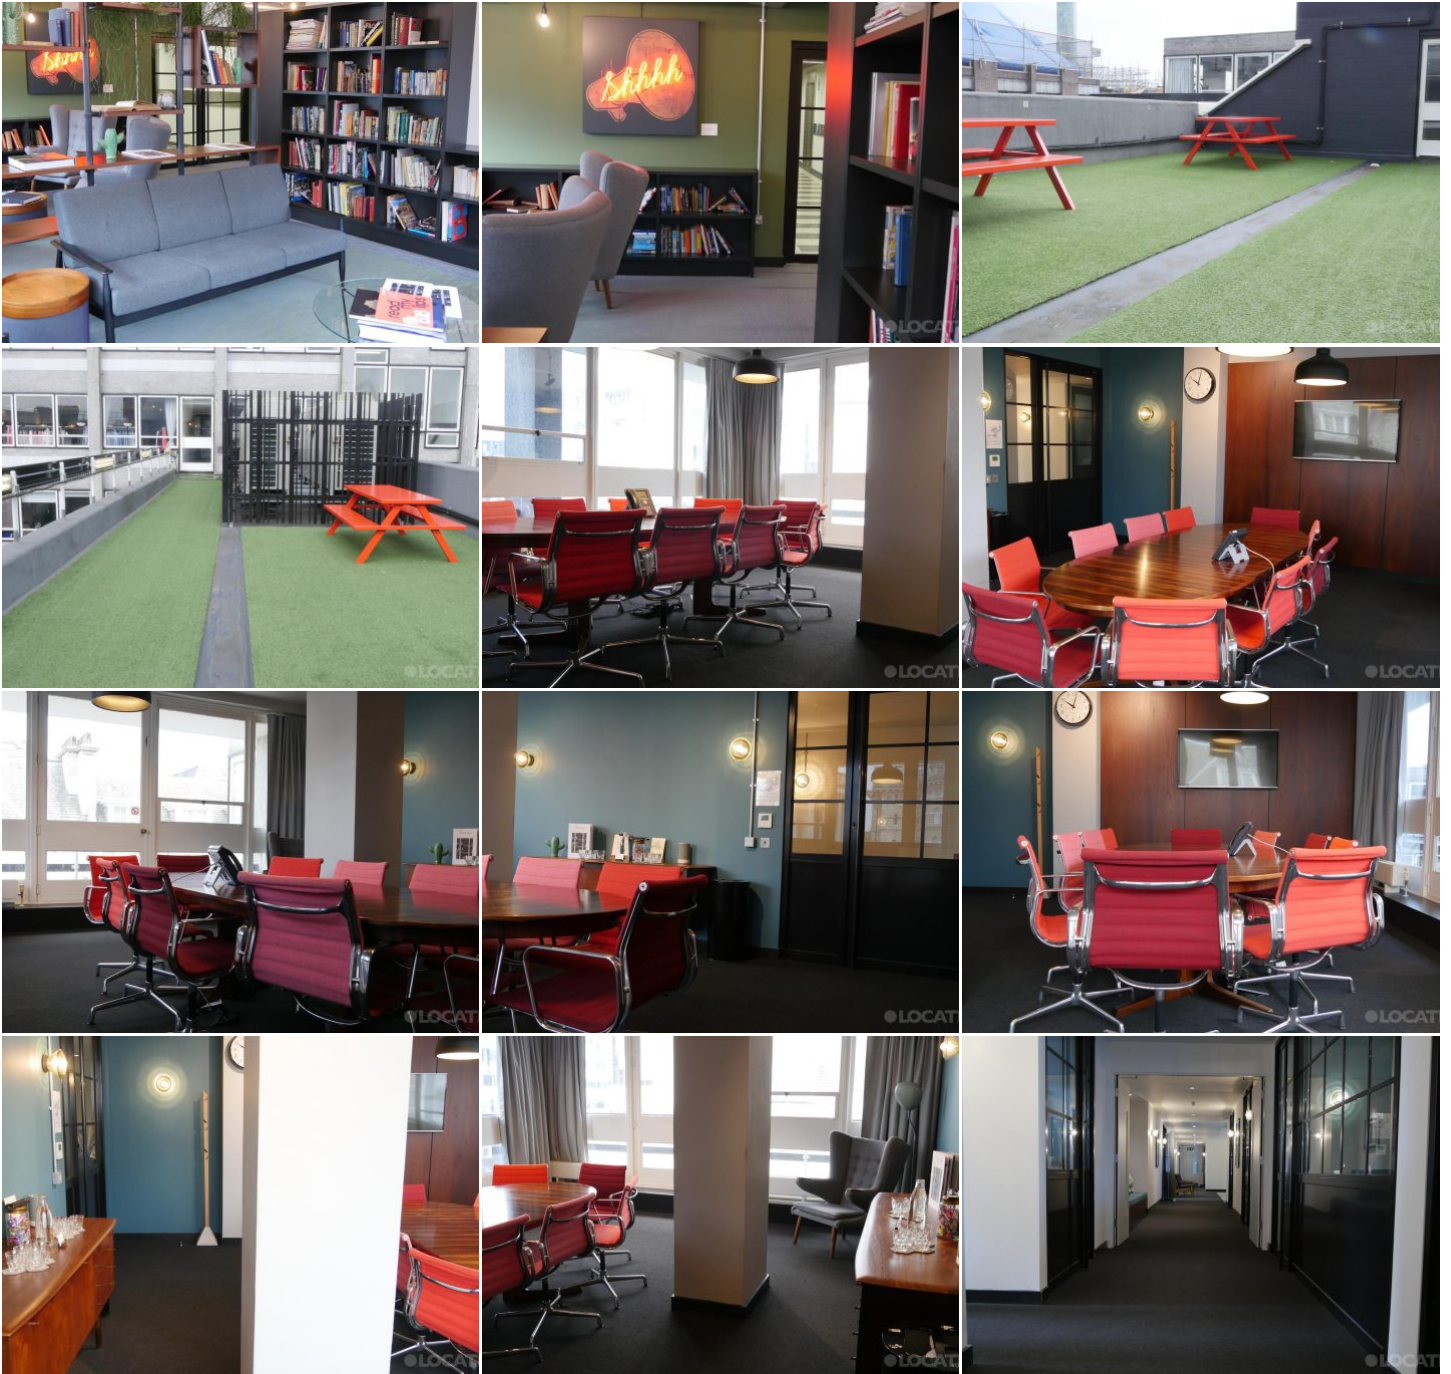

LOCATION HQ

More information available on the [Location HQ website](https://www.locationhq.co.uk)

Tel: +44 (0) 203 302 0664 | E-mail: info@locationhq.co.uk

REF: 157935 REGION: London DISTANCE FROM LONDON: Central London