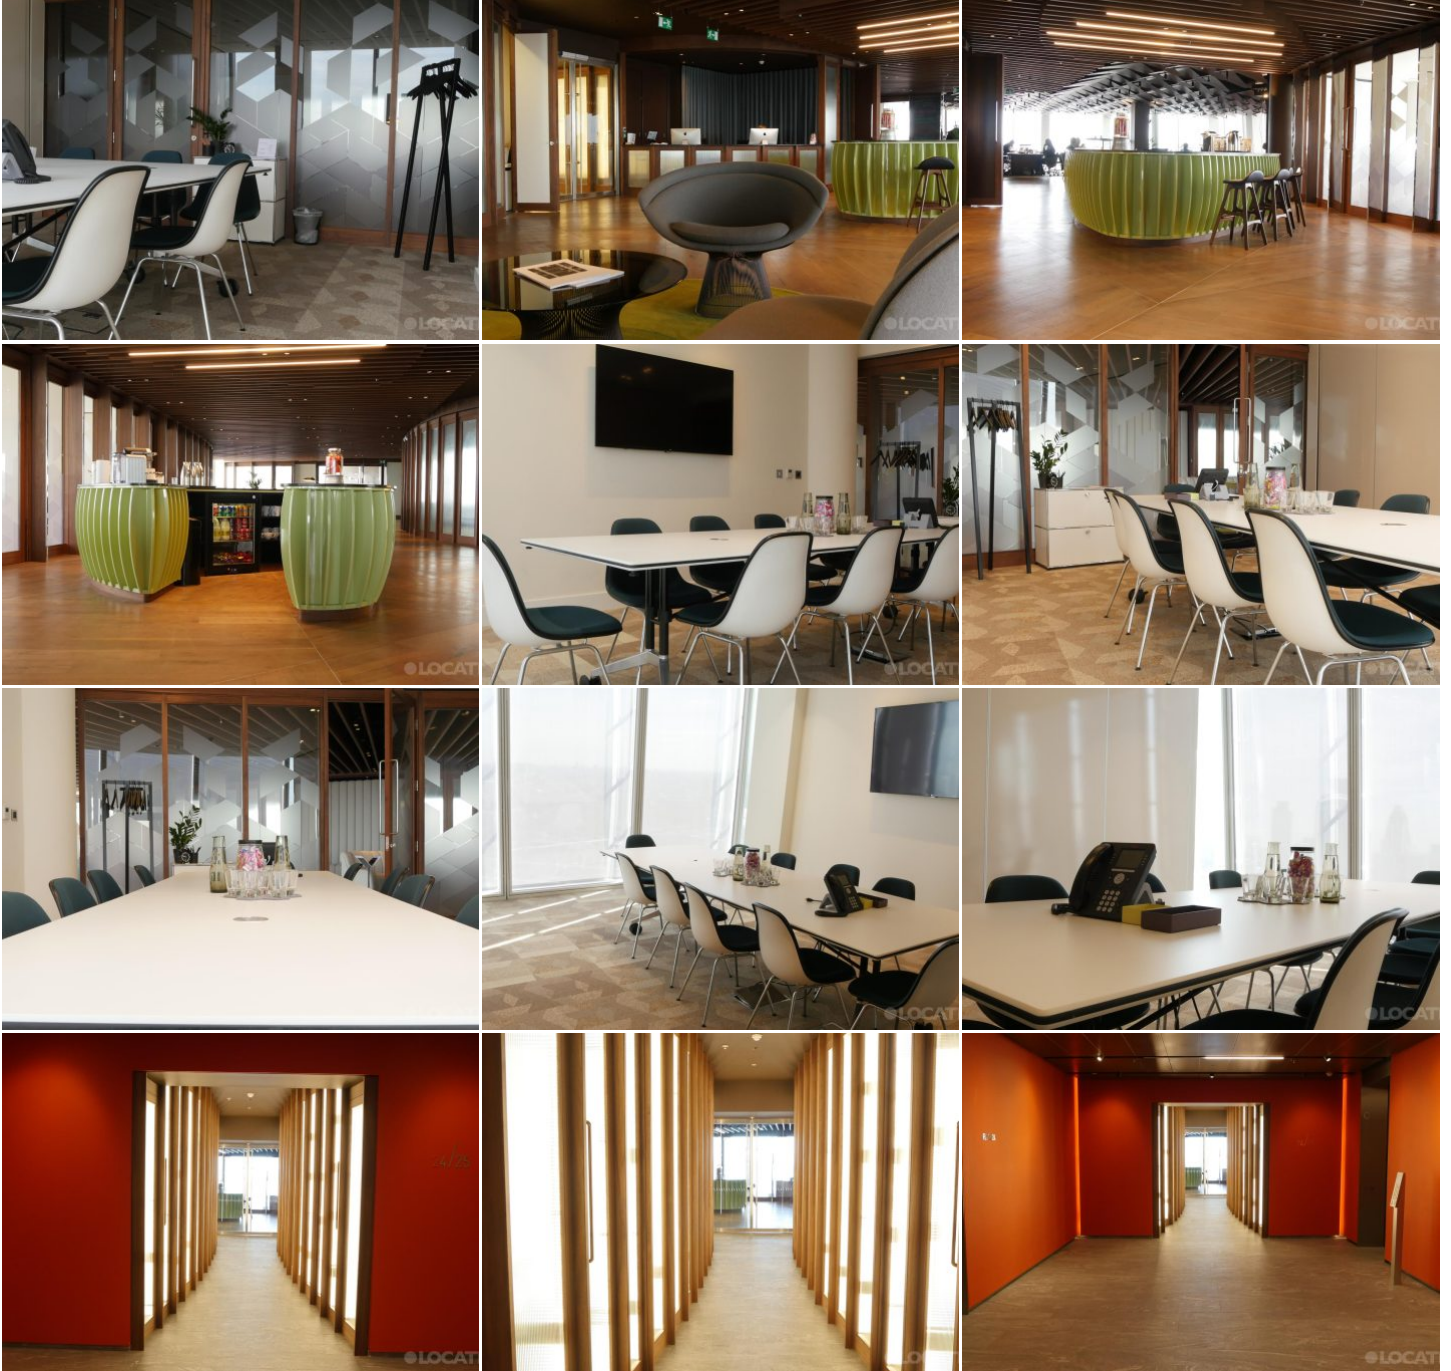

LOCATION HQ

More information available on the [Location HQ website](https://www.locationhq.co.uk)

Tel: +44 (0) 203 302 0664 | E-mail: info@locationhq.co.uk

REF: 946964 REGION: London DISTANCE FROM LONDON: Central London