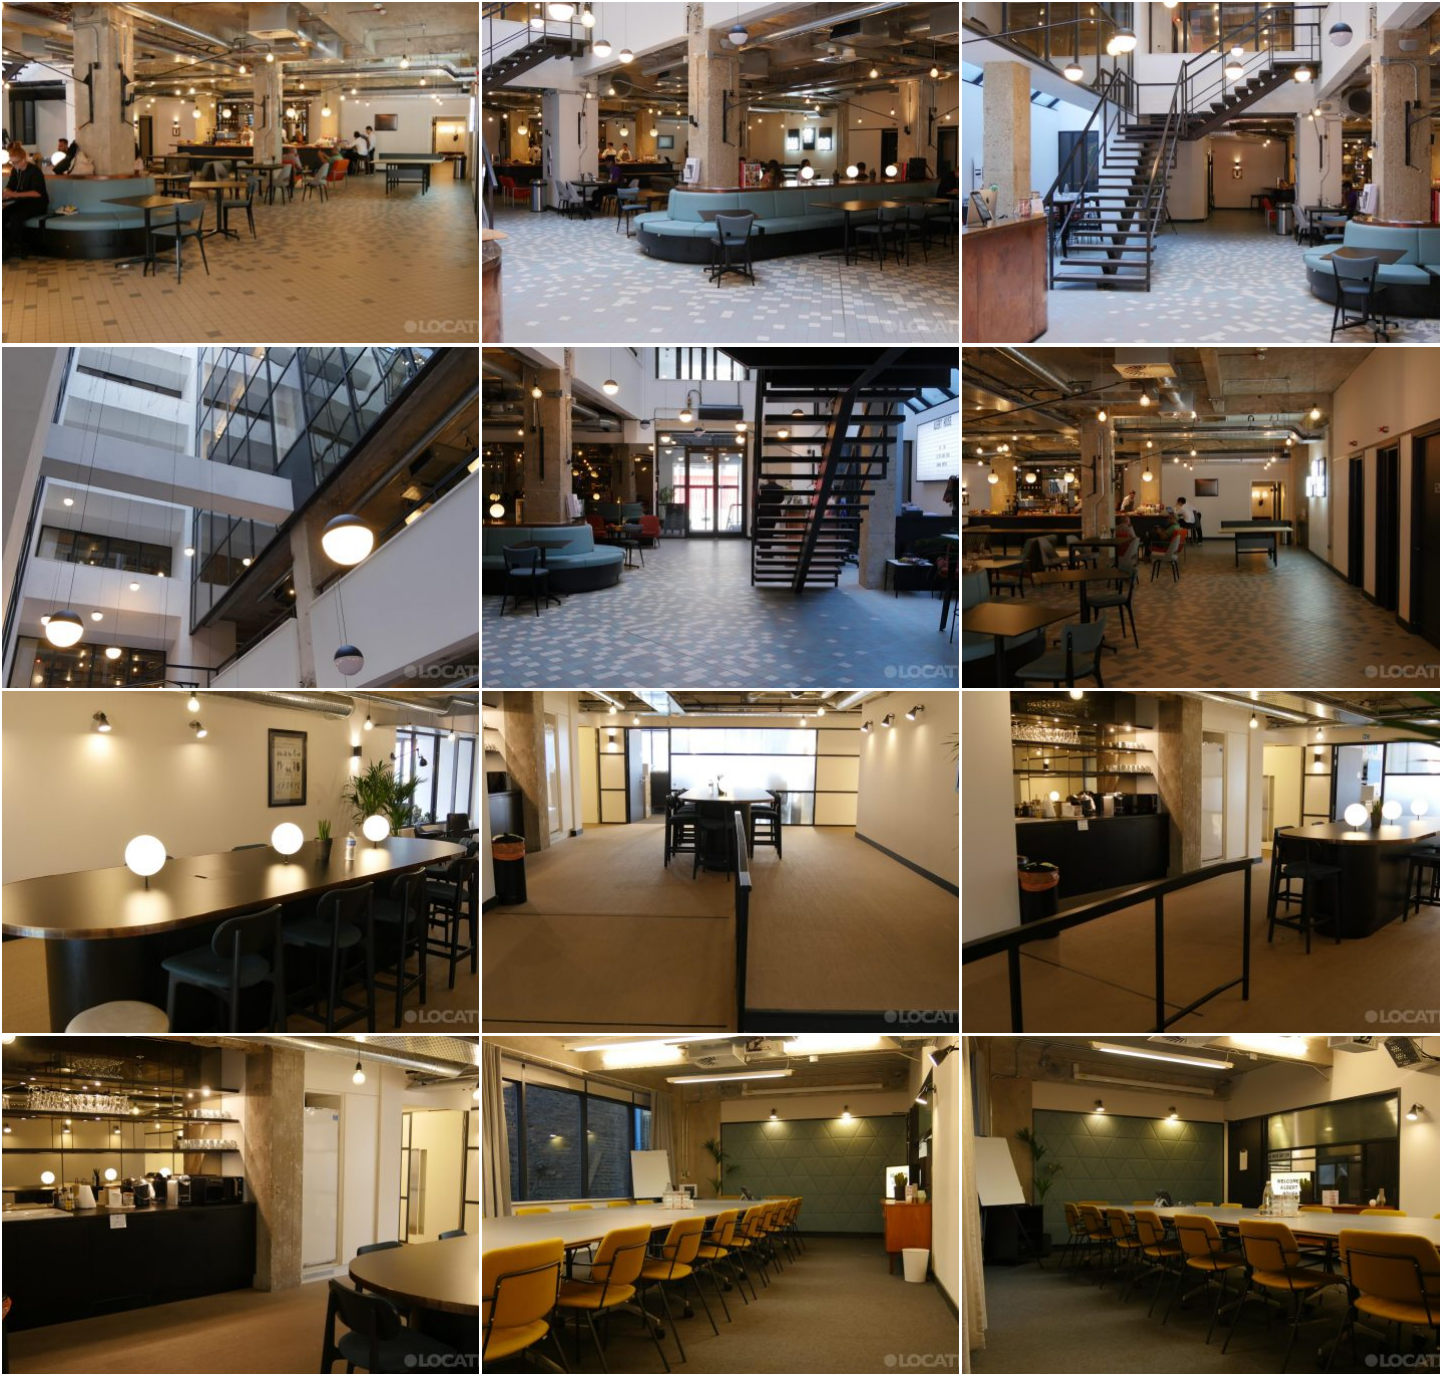

LOCATION HQ

More information available on the [Location HQ website](https://www.locationhq.co.uk)

Tel: +44 (0) 203 302 0664 | E-mail: info@locationhq.co.uk

REF: 328731 REGION: London DISTANCE FROM LONDON: Central London