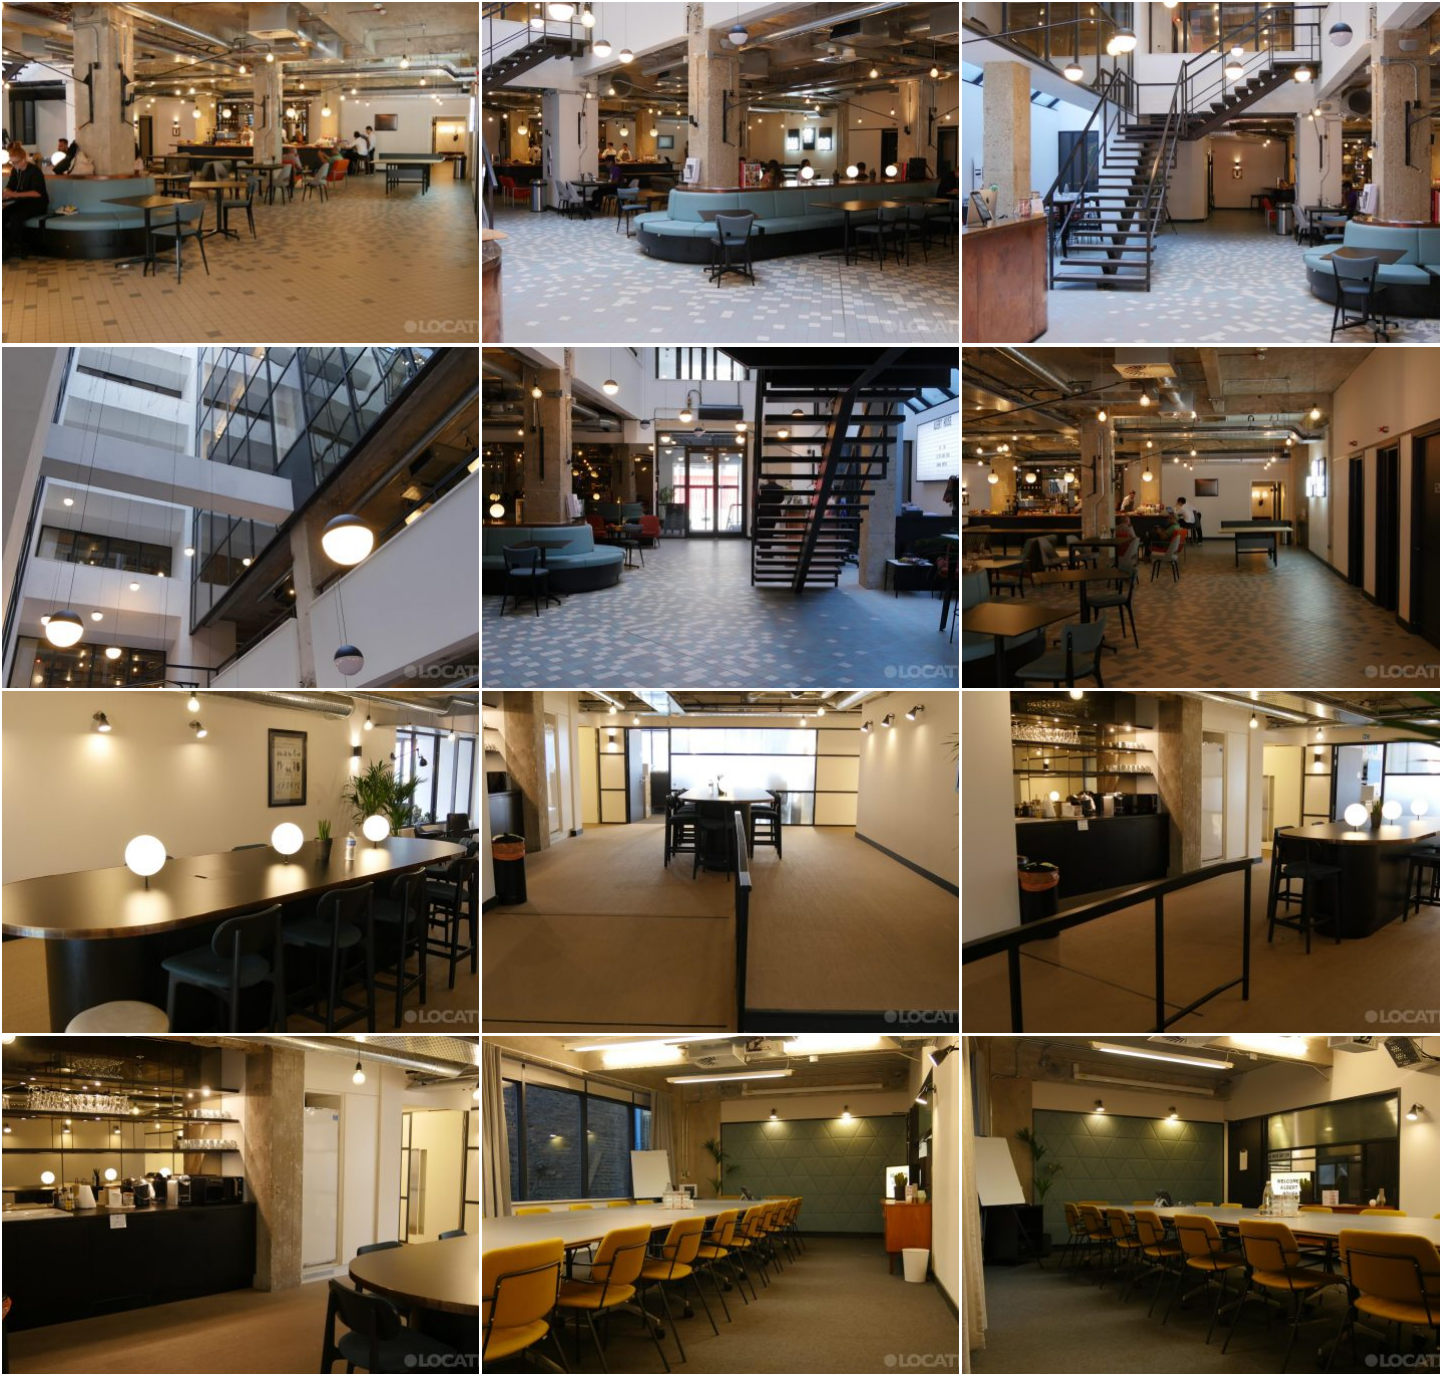

# LOCATION HQ

More information available on the [Location HQ website](https://www.locationhq.co.uk)

Tel: +44 (0) 203 302 0664 | E-mail: [info@locationhq.co.uk](mailto:info@locationhq.co.uk)

REF: 328731 REGION: London DISTANCE FROM LONDON: Central London