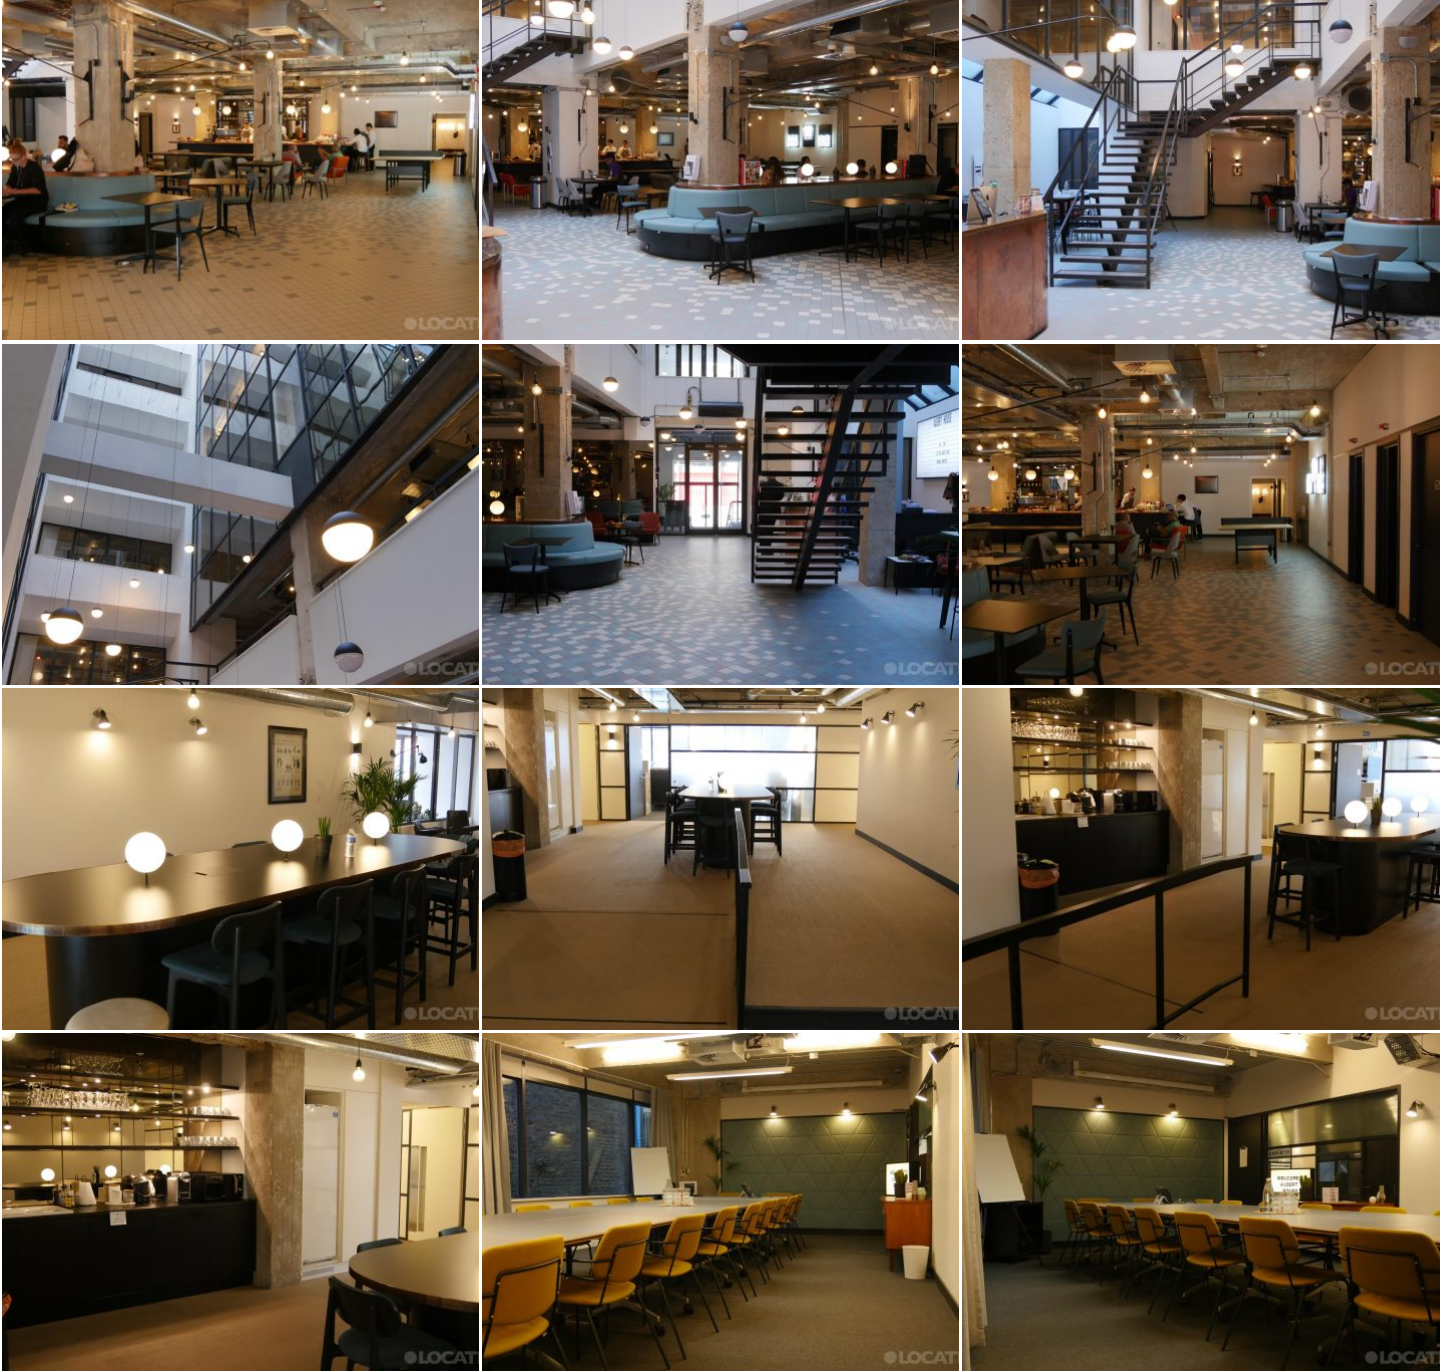

LOCATION HQ

More information available on the [Location HQ website](https://www.locationhq.co.uk)

Tel: +44 (0) 203 302 0664 | E-mail: info@locationhq.co.uk

REF: 328731 REGION: London DISTANCE FROM LONDON: Central London