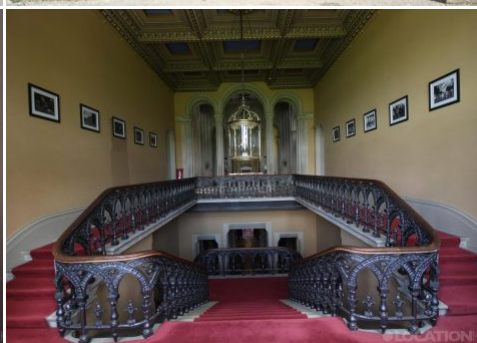

LOCATION HQ

More information available on the [Location HQ website](https://www.locationhq.co.uk)

Tel: +44 (0) 203 302 0664 | E-mail: info@locationhq.co.uk

REF: 823759 REGION: Wiltshire DISTANCE FROM LONDON: 86 Miles