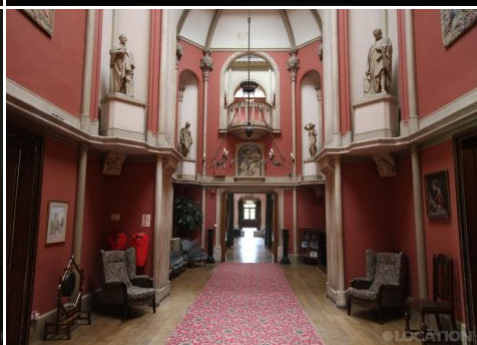

LOCATION HQ

More information available on the [Location HQ website](https://www.locationhq.co.uk)

Tel: +44 (0) 203 302 0664 | E-mail: info@locationhq.co.uk

REF: 823759 REGION: Wiltshire DISTANCE FROM LONDON: 86 Miles