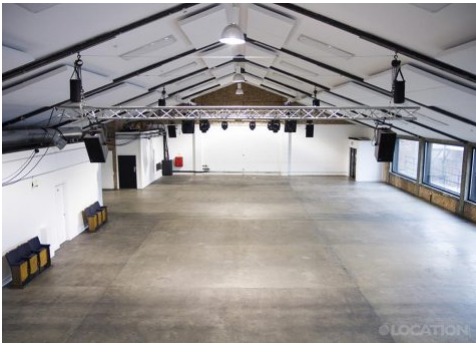

More information available on the [Location HQ website](#)

Tel: +44 (0) 203 302 0664 | E-mail: info@locationhq.co.uk

REF: 153796 REGION: London DISTANCE FROM LONDON: 6 Miles