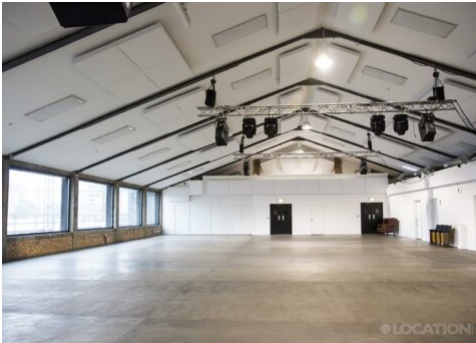

LOCATION HQ

More information available on the [Location HQ website](https://www.locationhq.co.uk)

Tel: +44 (0) 203 302 0664 | E-mail: info@locationhq.co.uk

REF: 153796 REGION: London DISTANCE FROM LONDON: 6 Miles