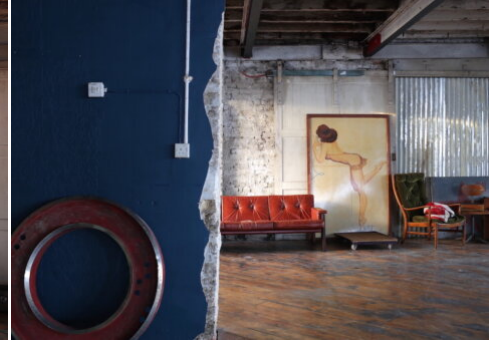

More information available on the [Location HQ website](https://www.locationhq.co.uk)

Tel: +44 (0) 203 302 0664 | E-mail: info@locationhq.co.uk

REF: 195695 REGION: London DISTANCE FROM LONDON: Within M25