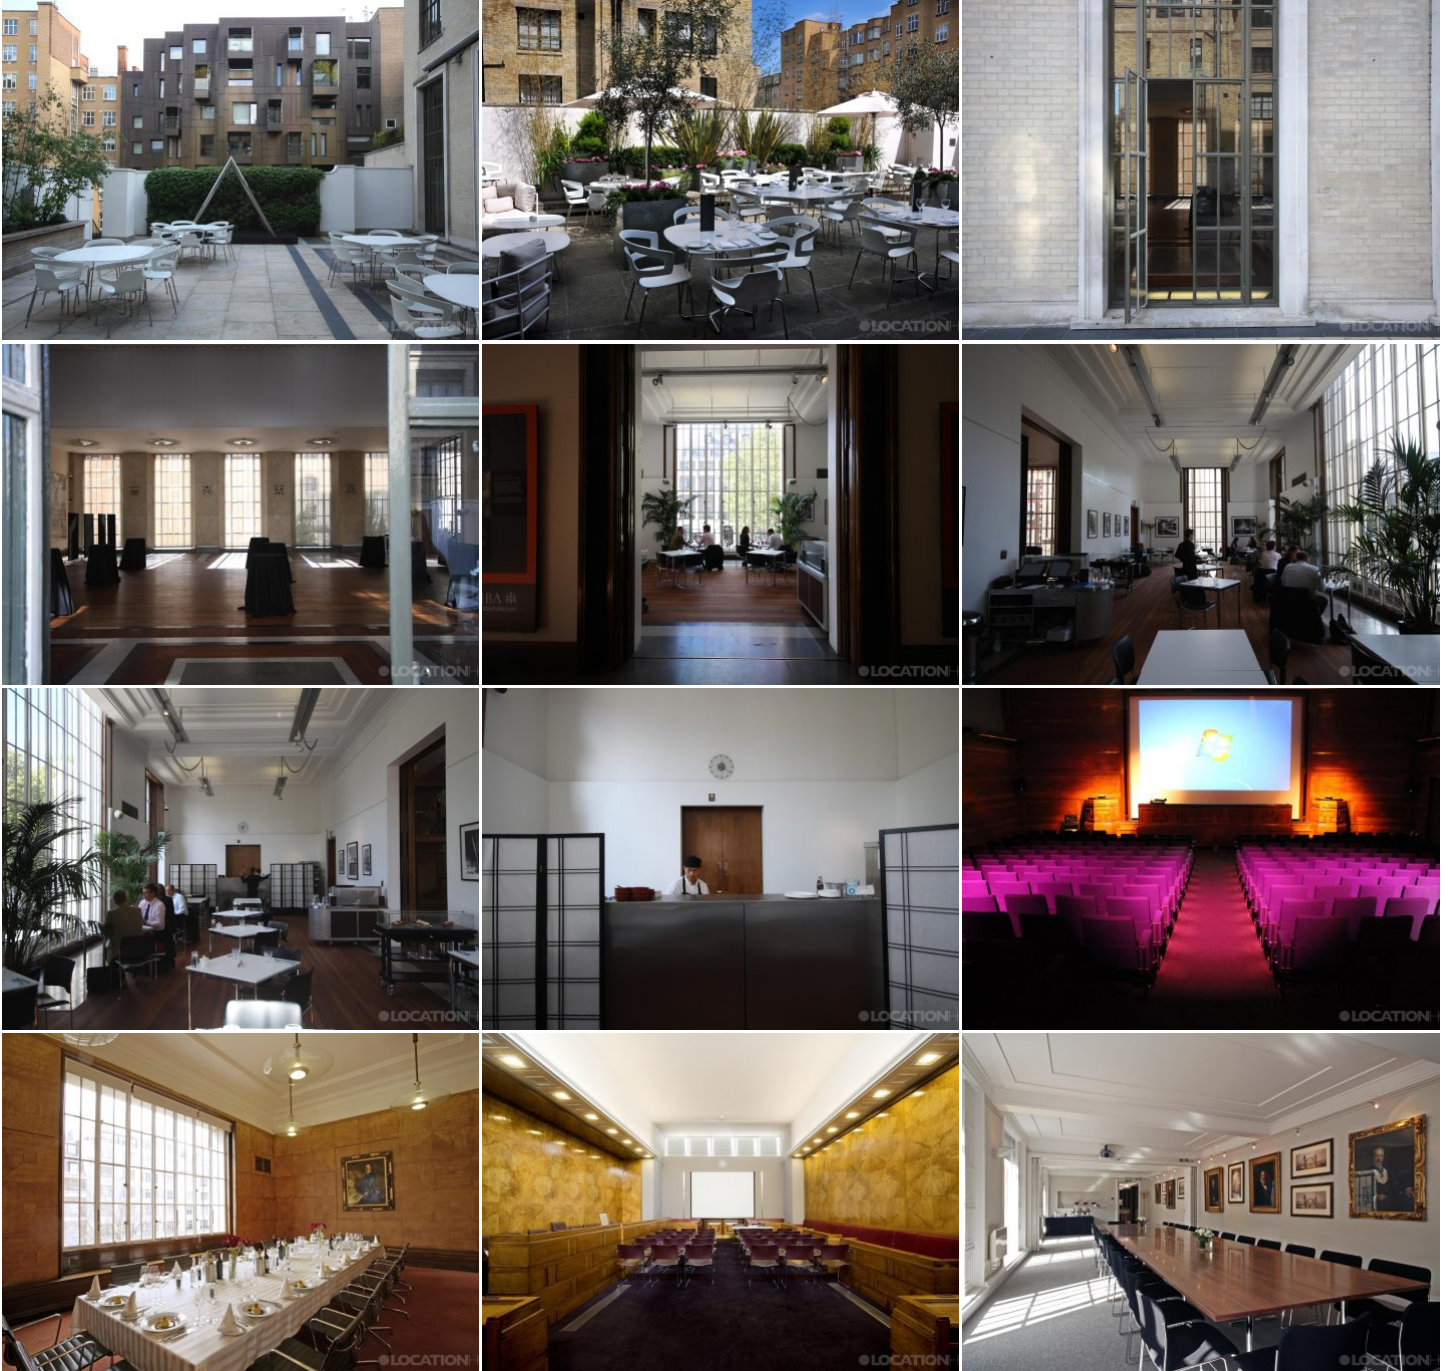

LOCATION HQ

More information available on the [Location HQ website](https://www.locationhq.co.uk)

Tel: +44 (0) 203 302 0664 | E-mail: info@locationhq.co.uk

REF: 159742 REGION: Central London DISTANCE FROM LONDON: Central London