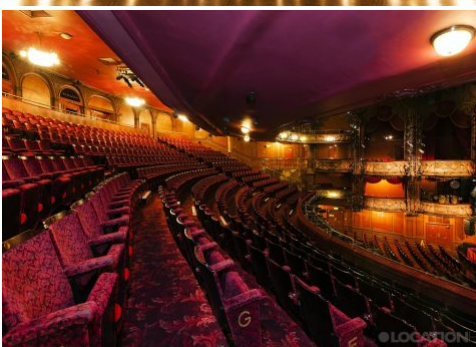

LOCATION HQ

More information available on the [Location HQ website](#)

Tel: +44 (0) 203 302 0664 | E-mail: info@locationhq.co.uk

REF: 165184 REGION: London DISTANCE FROM LONDON: Within M25