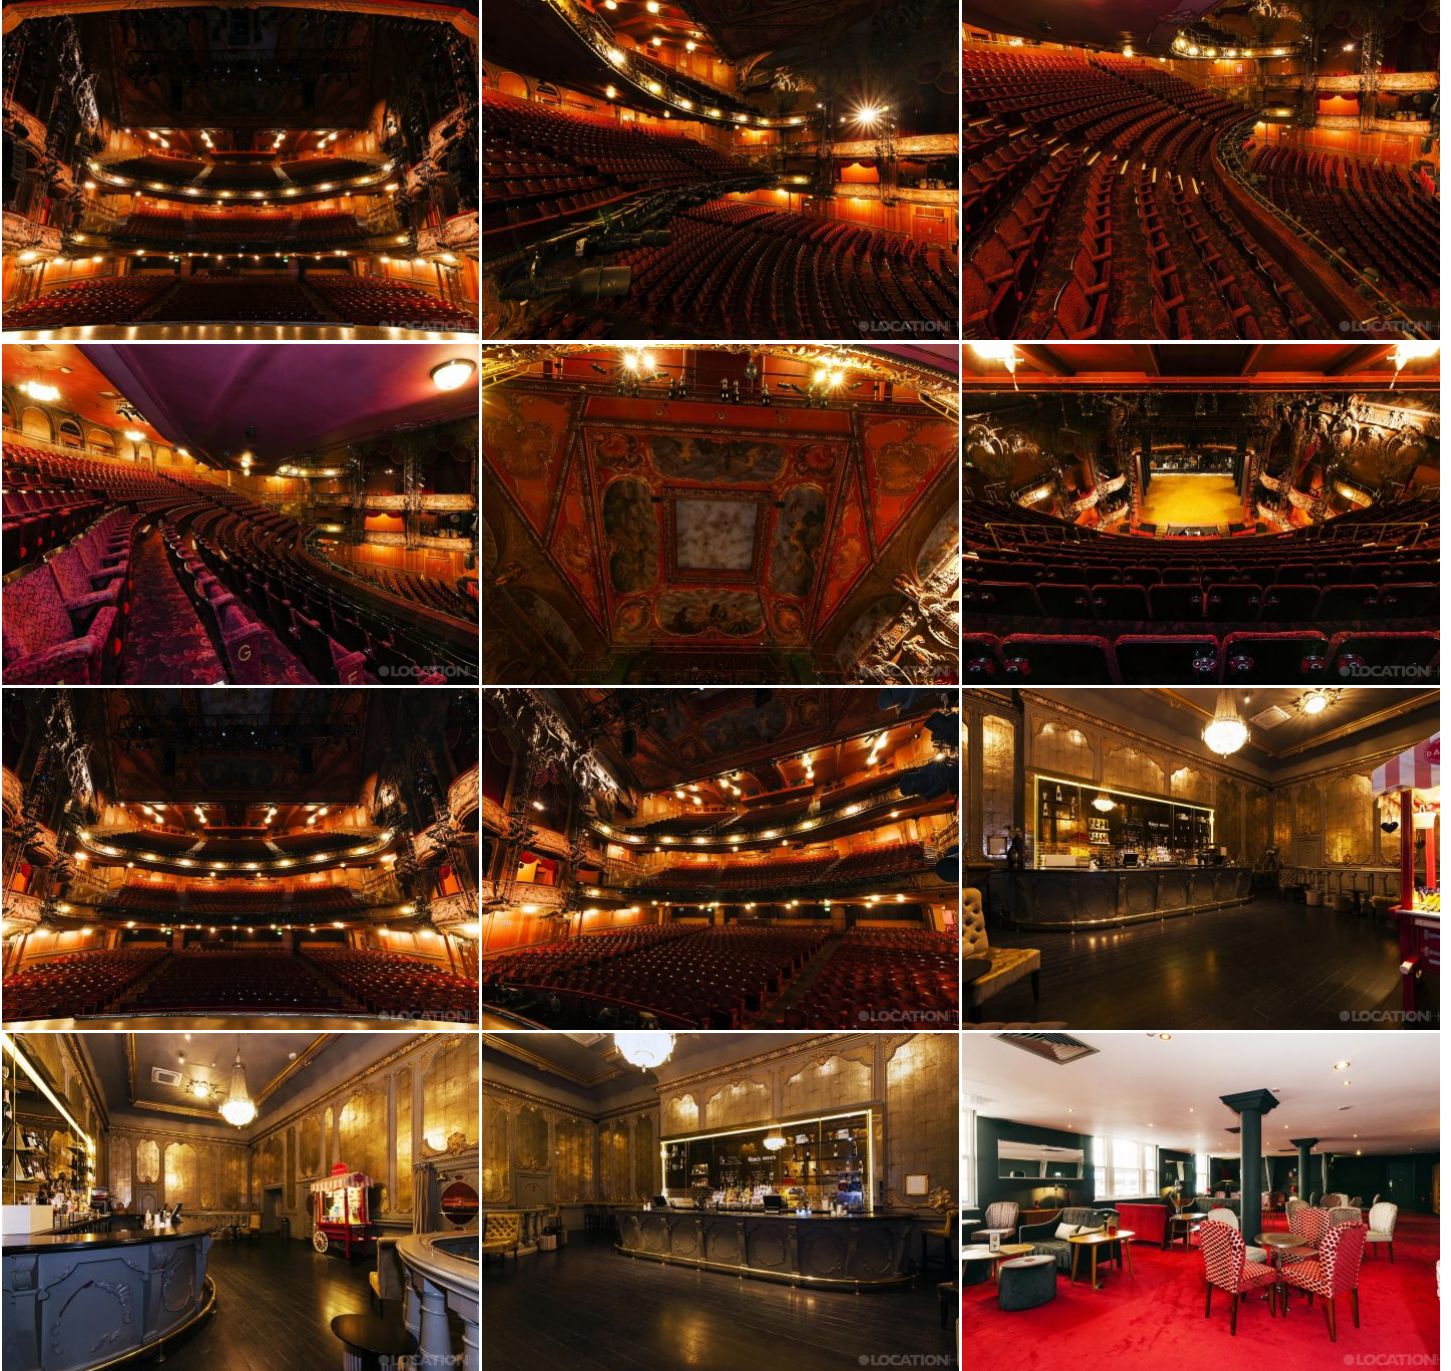

LOCATION HQ

More information available on the [Location HQ website](#)

Tel: +44 (0) 203 302 0664 | E-mail: info@locationhq.co.uk

REF: 165184 REGION: London DISTANCE FROM LONDON: Within M25