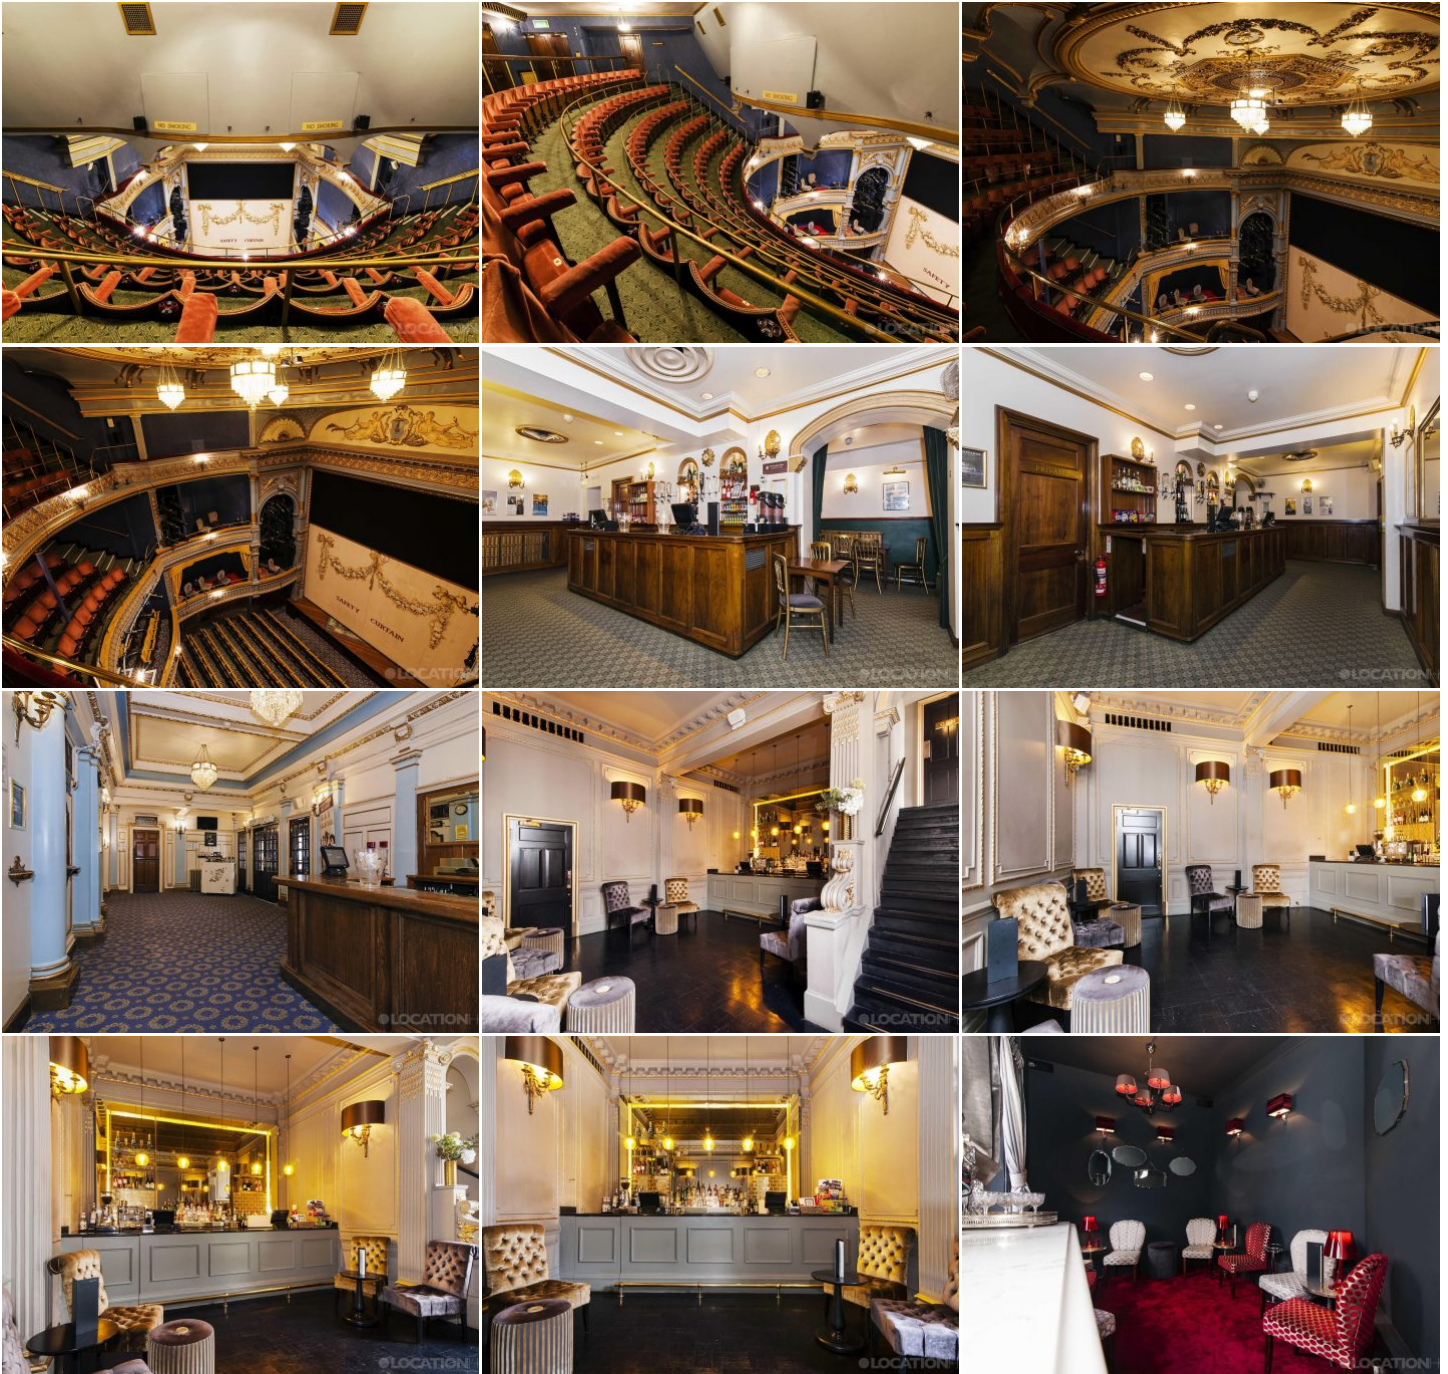

More information available on the [Location HQ website](https://www.locationhq.co.uk)

Tel: +44 (0) 203 302 0664 | E-mail: [info@locationhq.co.uk](mailto:info@locationhq.co.uk)

REF: 144125 REGION: London DISTANCE FROM LONDON: Within M25