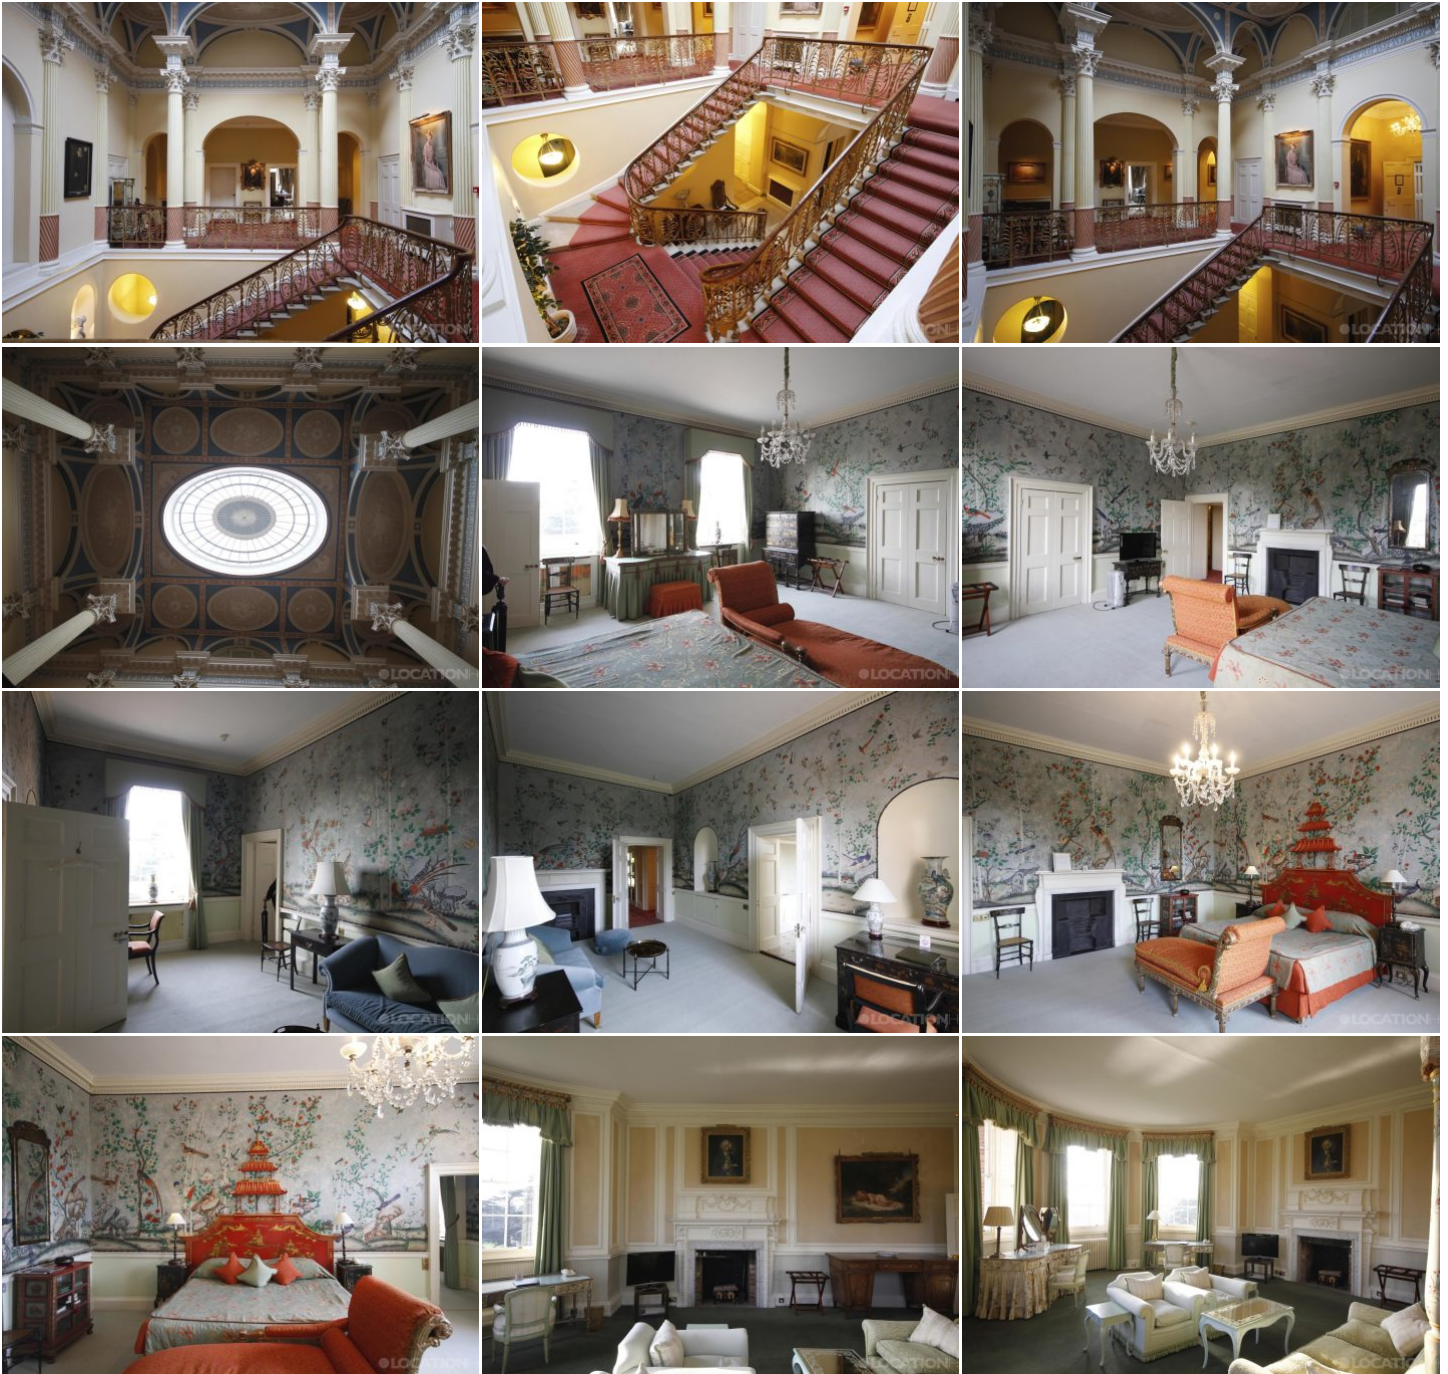

More information available on the [Location HQ website](https://www.locationhq.co.uk)

Tel: +44 (0) 203 302 0664 | E-mail: info@locationhq.co.uk

REF: 176148 REGION: Hertfordshire DISTANCE FROM LONDON: 9 Miles from the M25