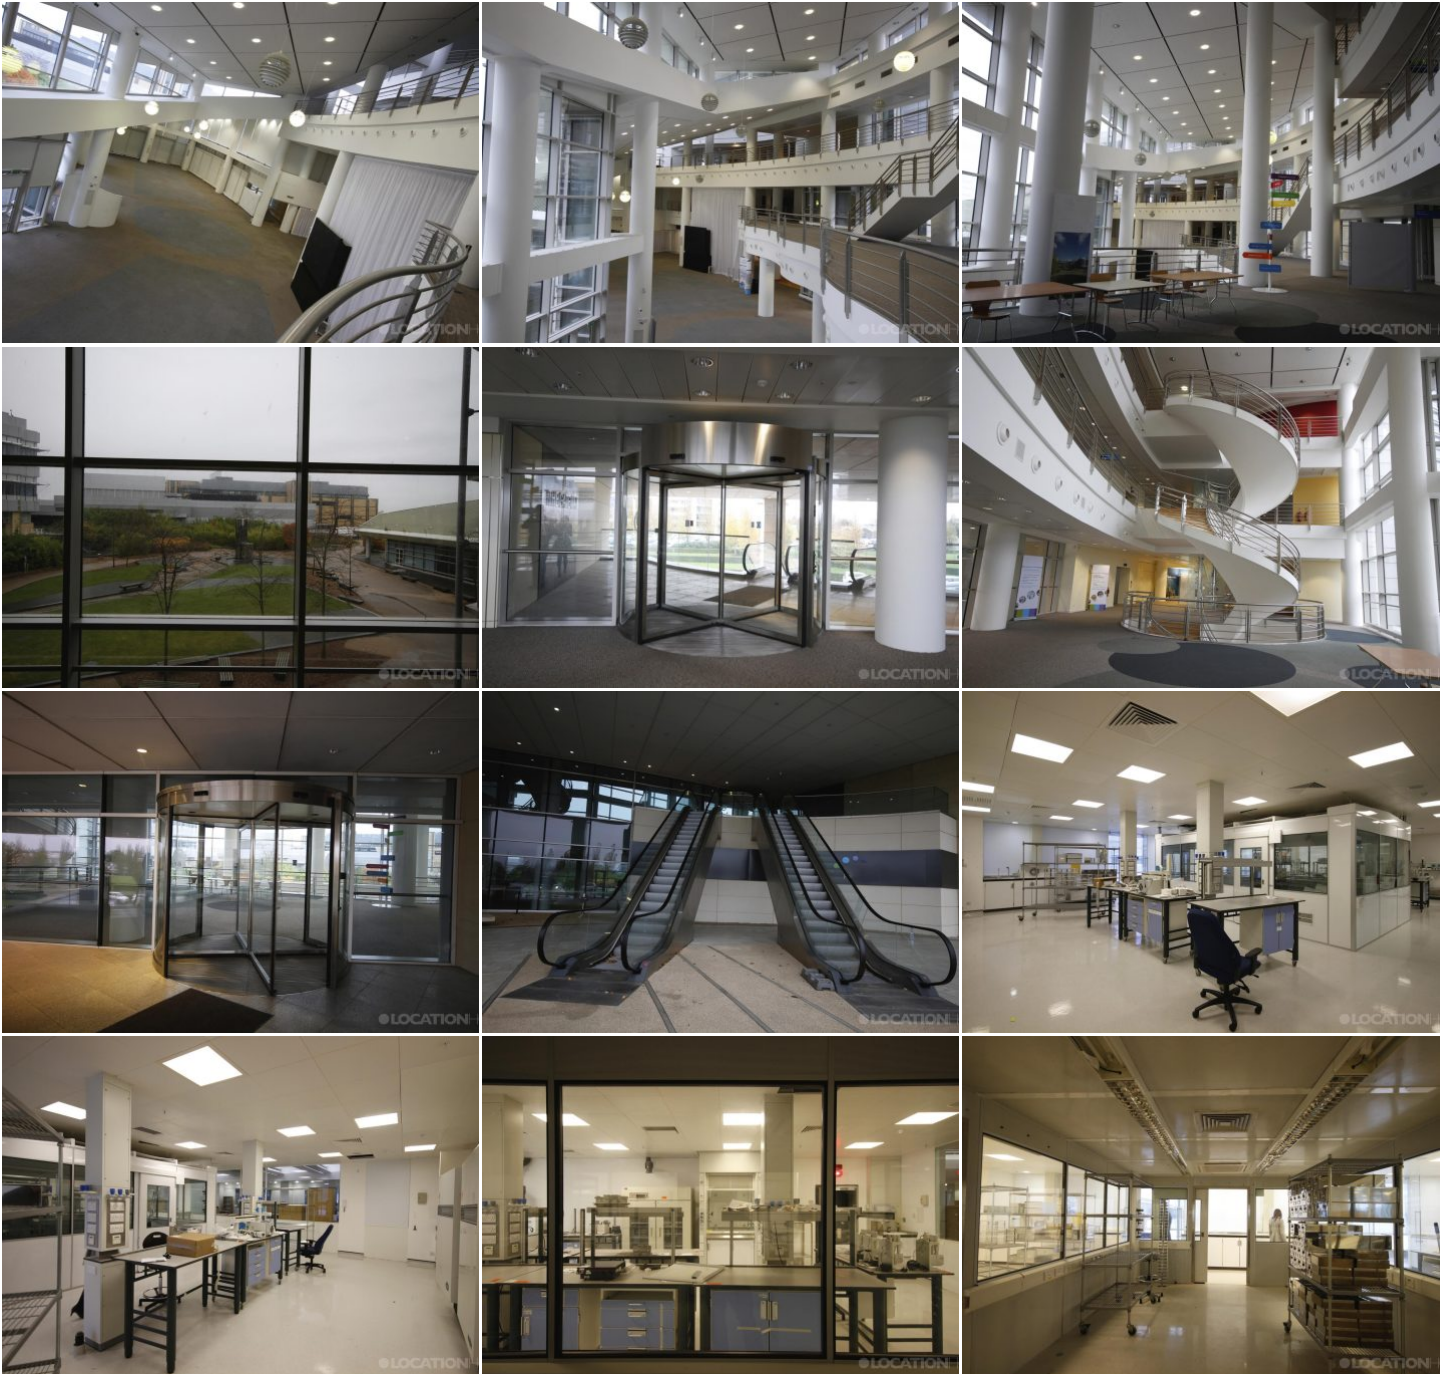

LOCATION HQ

More information available on the [Location HQ website](https://www.locationhq.co.uk)

Tel: +44 (0) 203 302 0664 | E-mail: info@locationhq.co.uk

REF: 586030 REGION: Kent DISTANCE FROM LONDON: 61 Miles from the M25