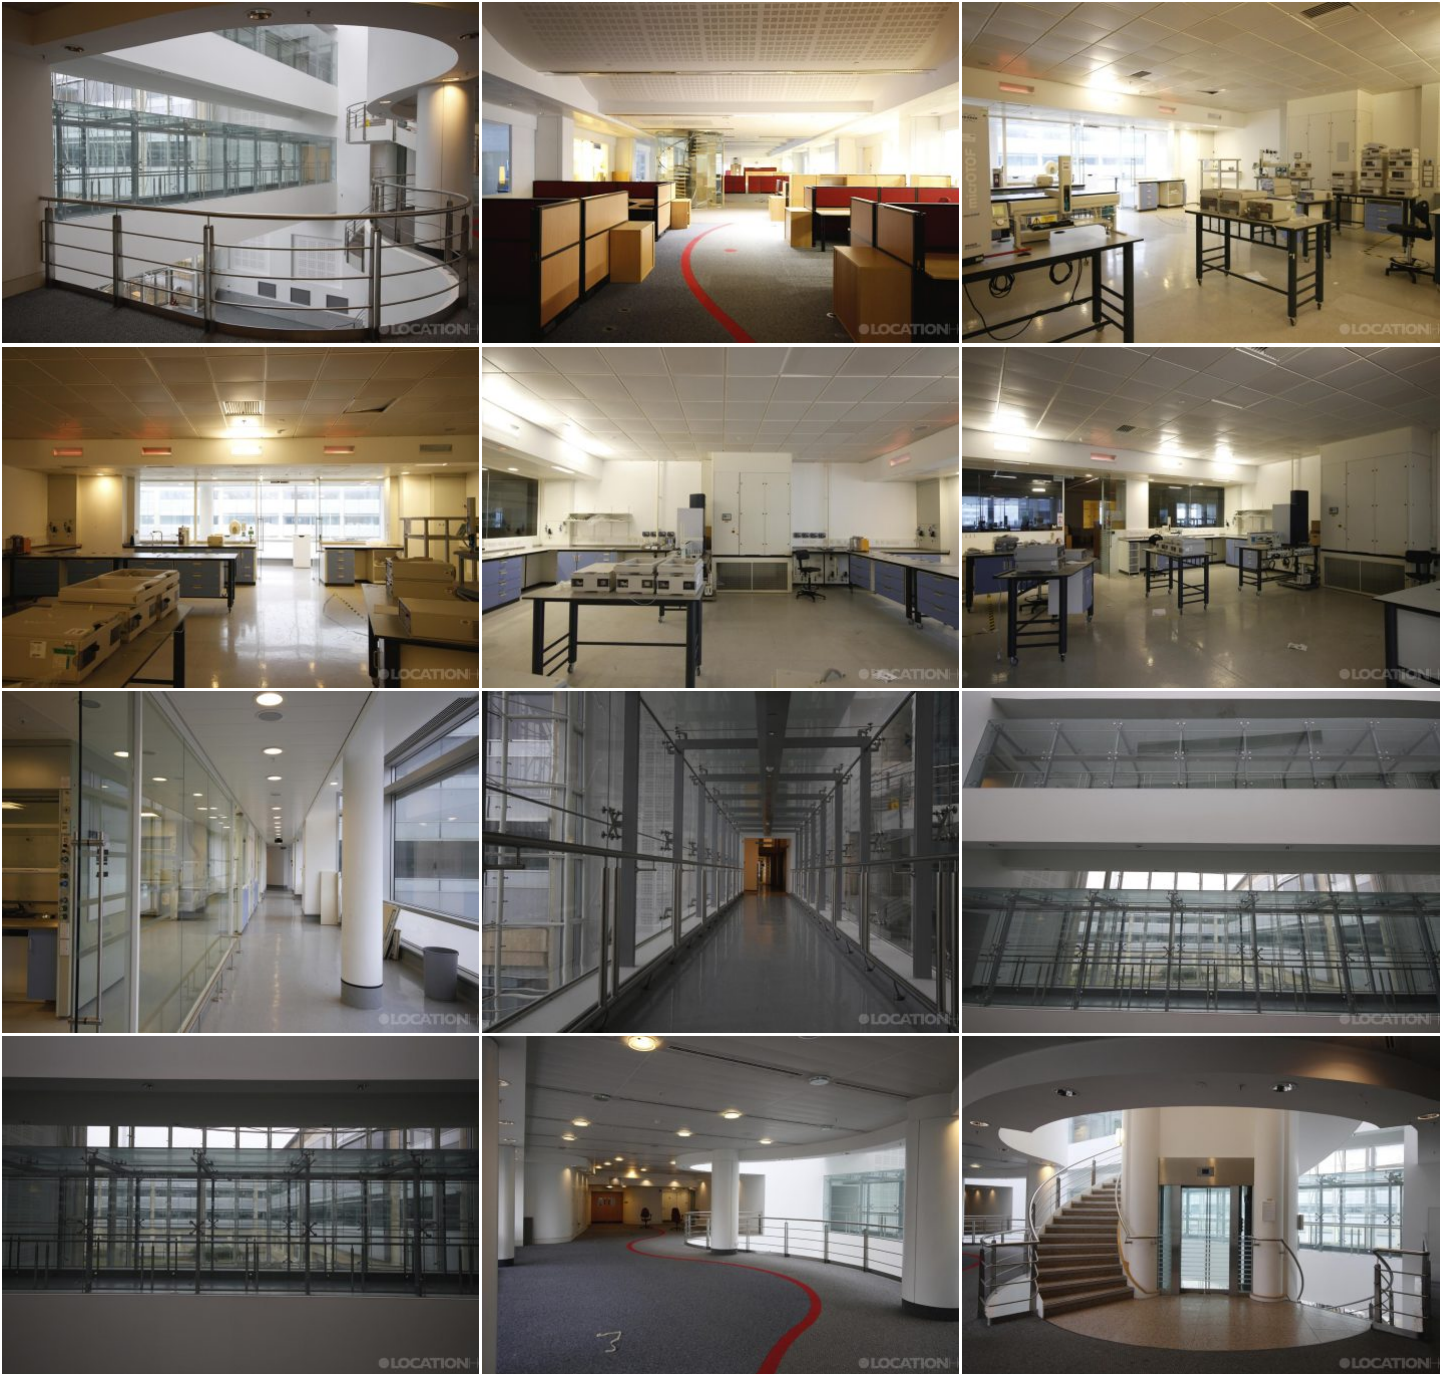

LOCATION HQ

More information available on the [Location HQ website](#)

Tel: +44 (0) 203 302 0664 | E-mail: info@locationhq.co.uk

REF: 586030 REGION: Kent DISTANCE FROM LONDON: 61 Miles from the M25