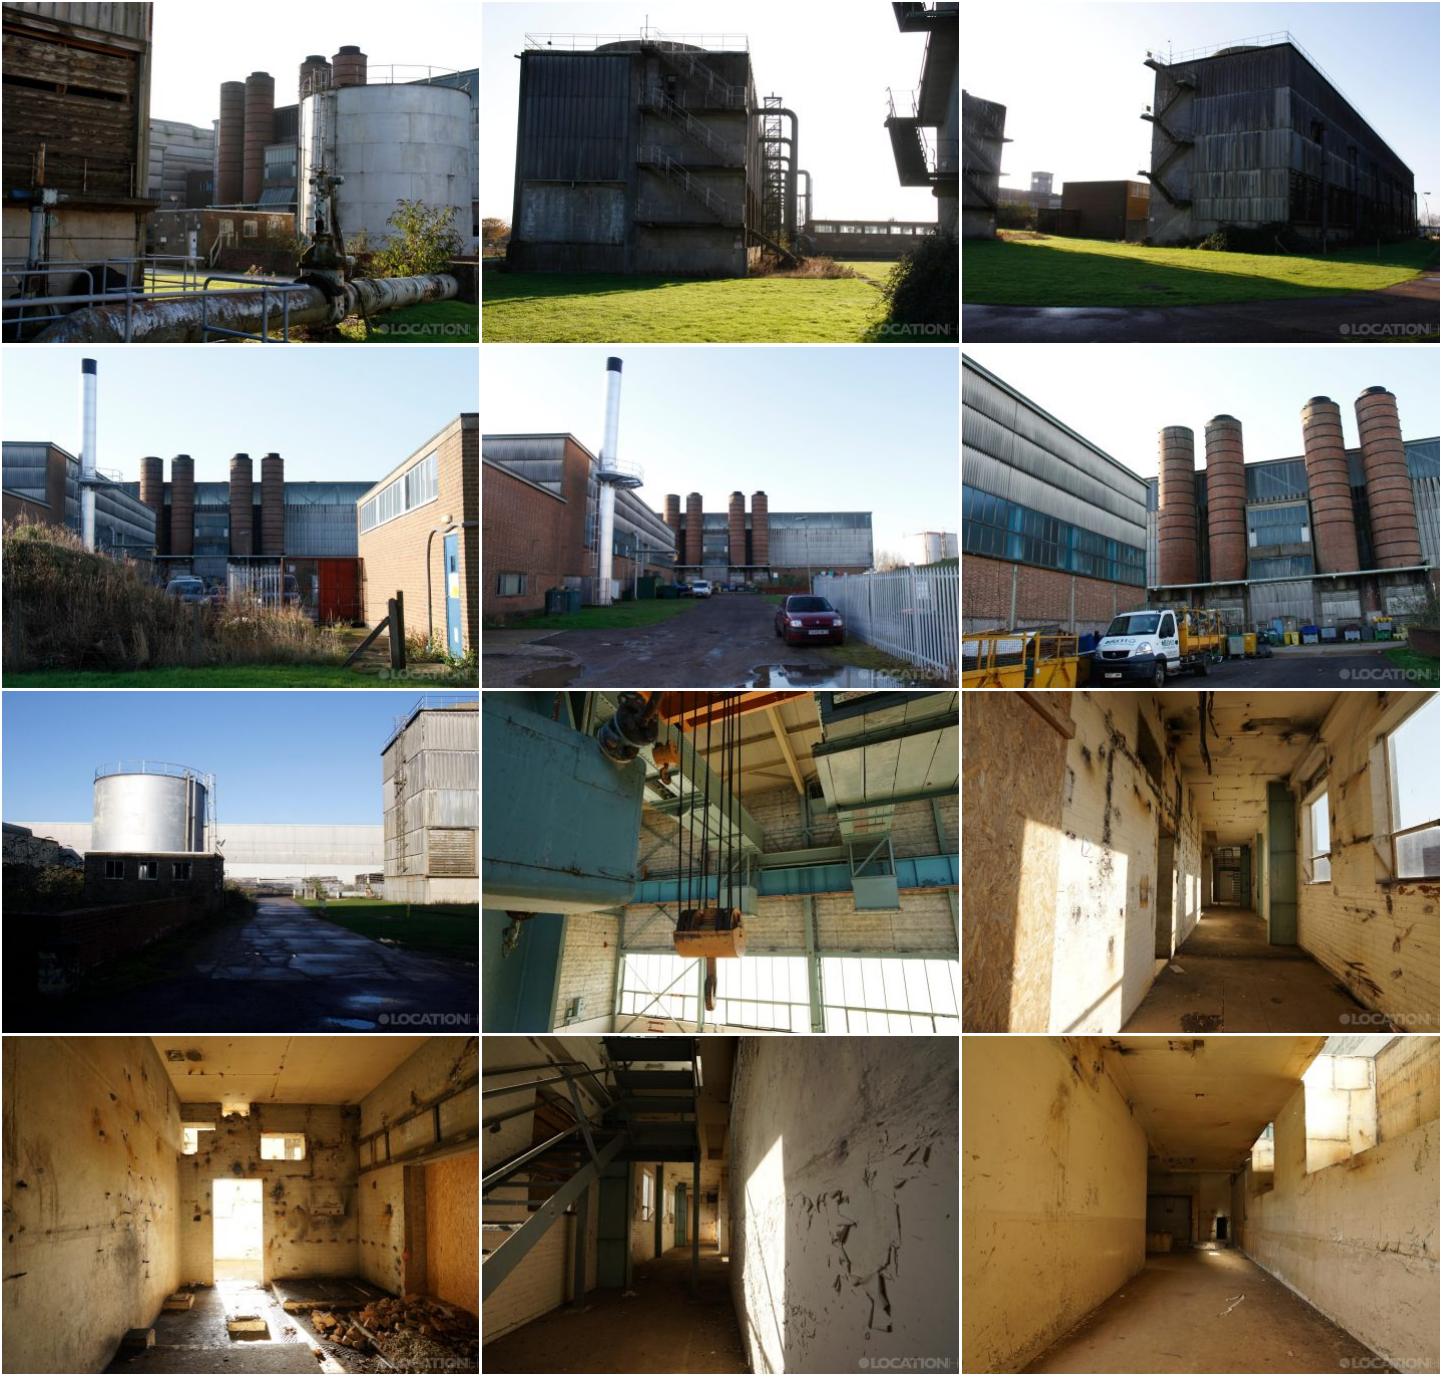

LOCATION HQ

More information available on the [Location HQ website](https://www.locationhq.co.uk)

Tel: +44 (0) 203 302 0664 | E-mail: info@locationhq.co.uk

REF: 914149 REGION: Bedfordshire DISTANCE FROM LONDON: 40 Miles from the M25