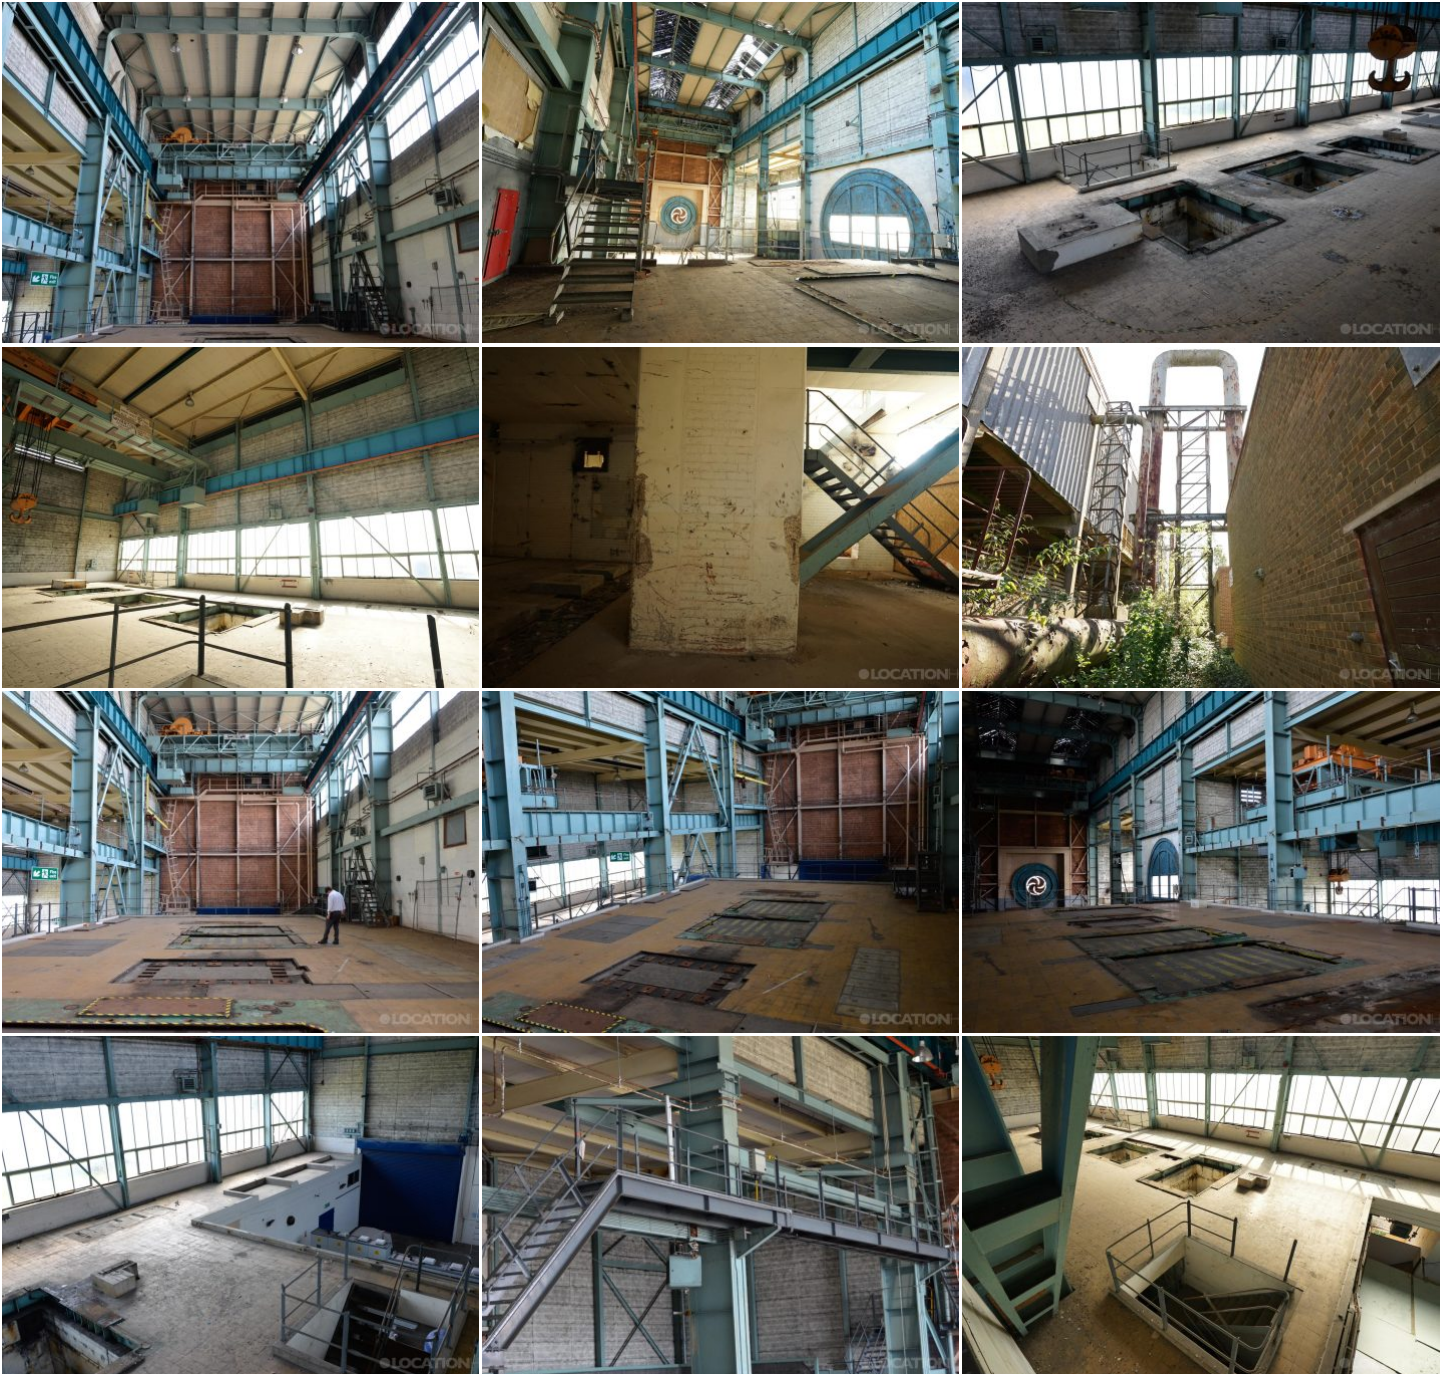

LOCATION HQ

More information available on the [Location HQ website](https://www.locationhq.co.uk)

Tel: +44 (0) 203 302 0664 | E-mail: info@locationhq.co.uk

REF: 914149 REGION: Bedfordshire DISTANCE FROM LONDON: 40 Miles from the M25