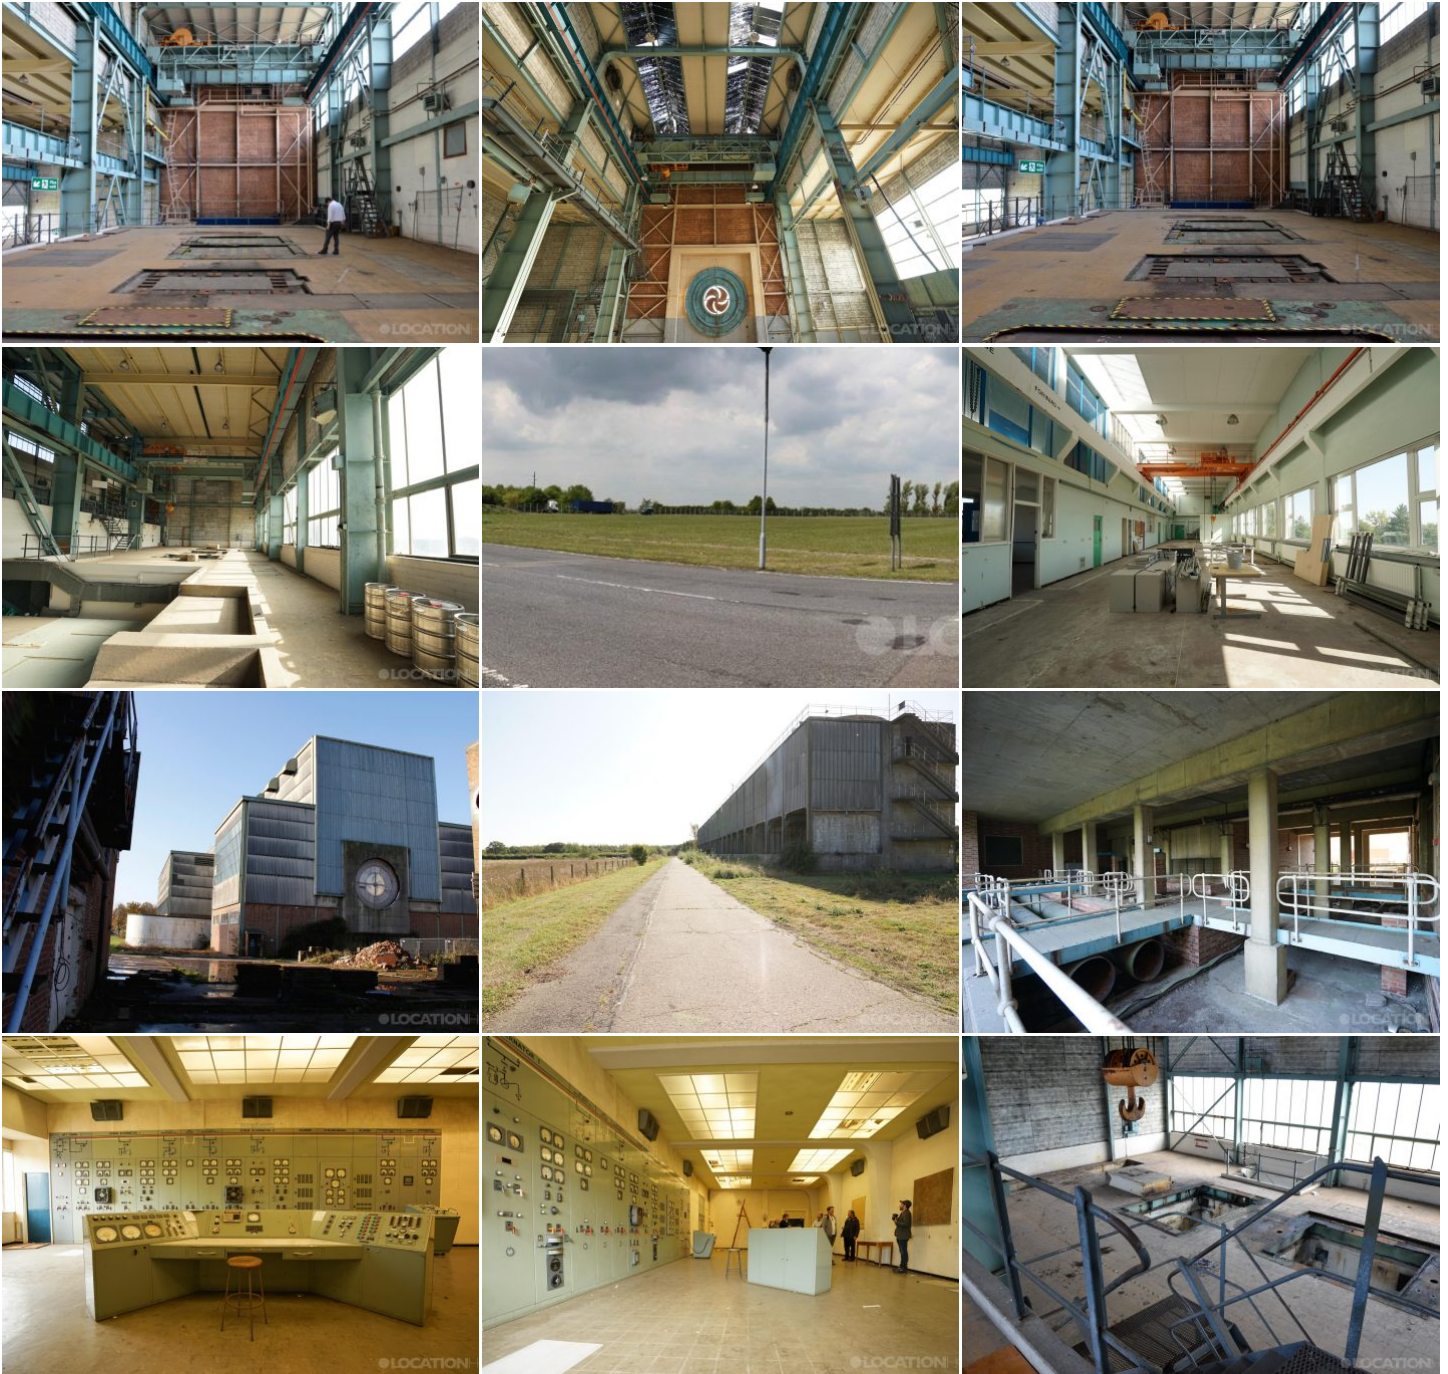

# LOCATION HQ

More information available on the [Location HQ website](https://www.locationhq.co.uk)

Tel: +44 (0) 203 302 0664 | E-mail: [info@locationhq.co.uk](mailto:info@locationhq.co.uk)

REF: 914149 REGION: Bedfordshire DISTANCE FROM LONDON: 40 Miles from the M25