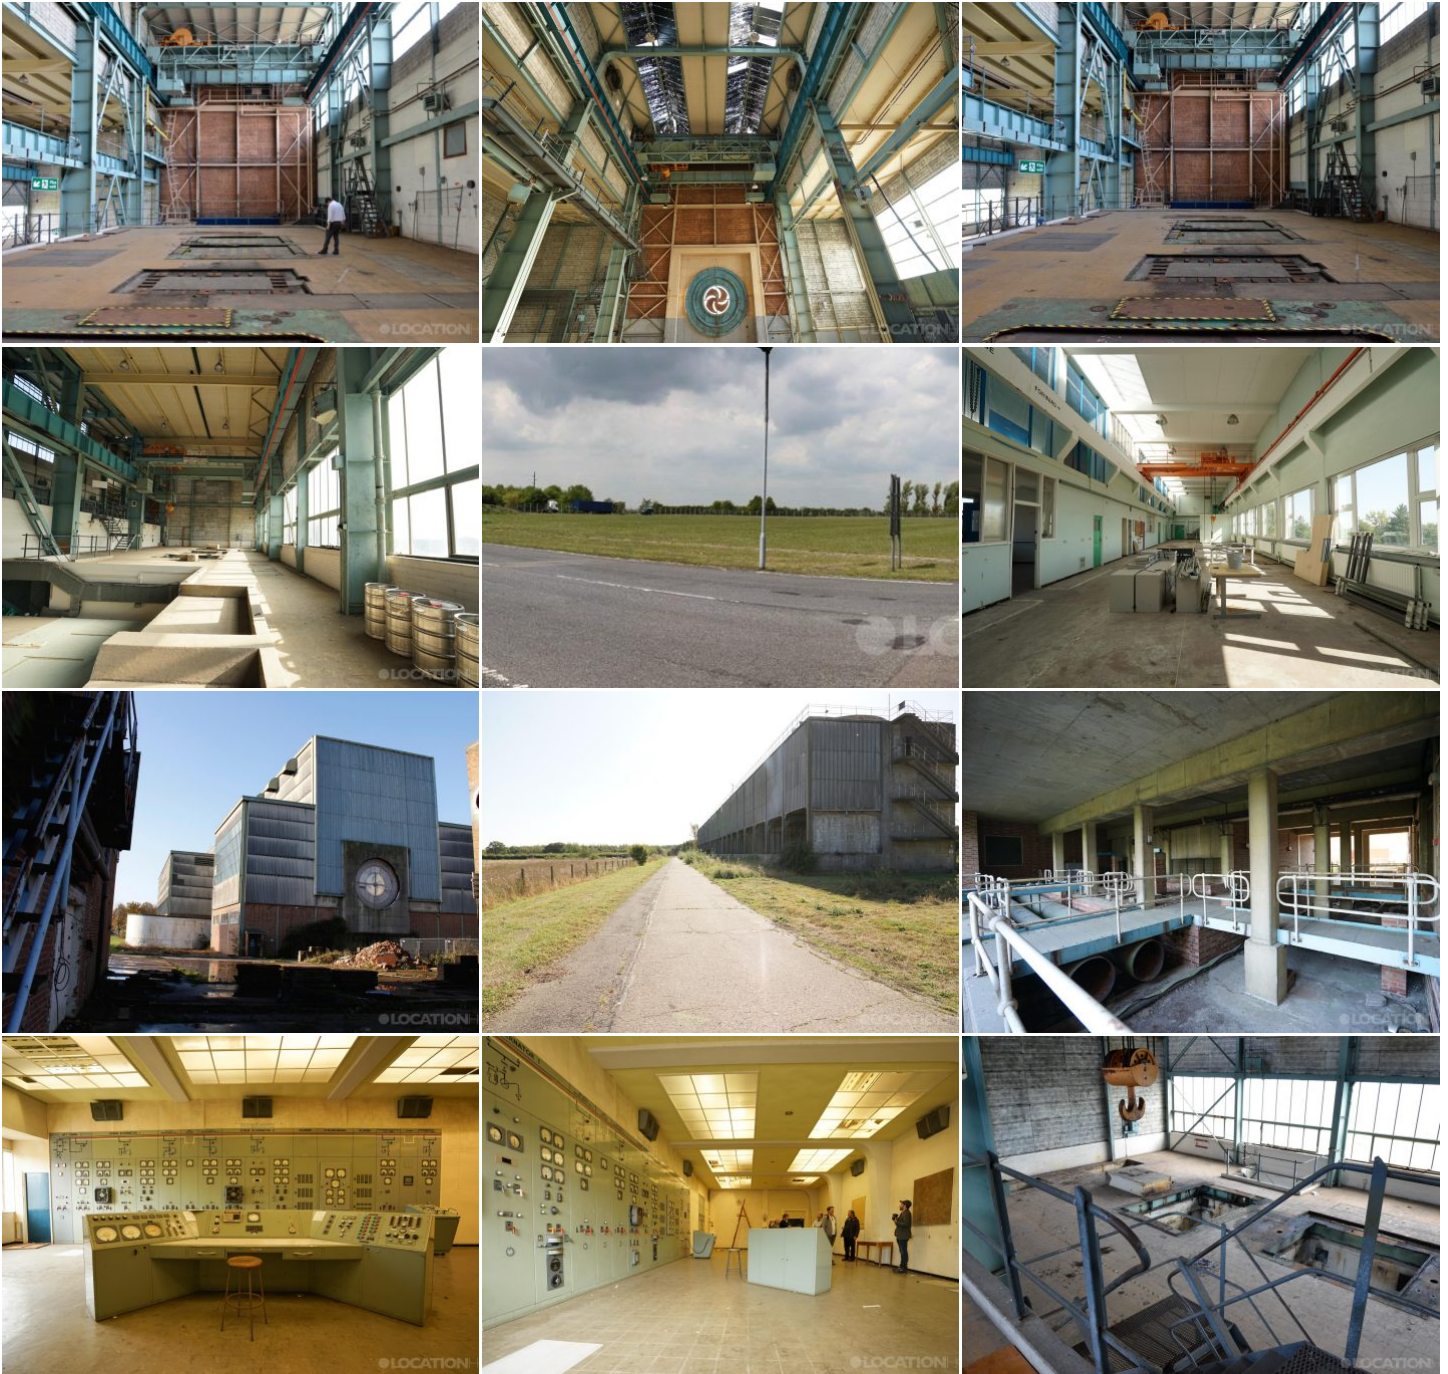

LOCATION HQ

More information available on the [Location HQ website](https://www.locationhq.co.uk)

Tel: +44 (0) 203 302 0664 | E-mail: info@locationhq.co.uk

REF: 914149 REGION: Bedfordshire DISTANCE FROM LONDON: 40 Miles from the M25