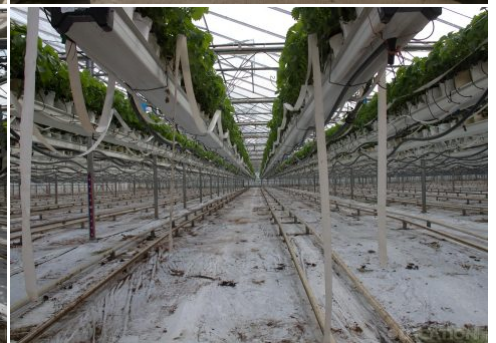

LOCATION HQ

More information available on the [Location HQ website](#)

Tel: +44 (0) 203 302 0664 | E-mail: info@locationhq.co.uk

REF: 269951 REGION: Sussex DISTANCE FROM LONDON: 50 Miles from the M25