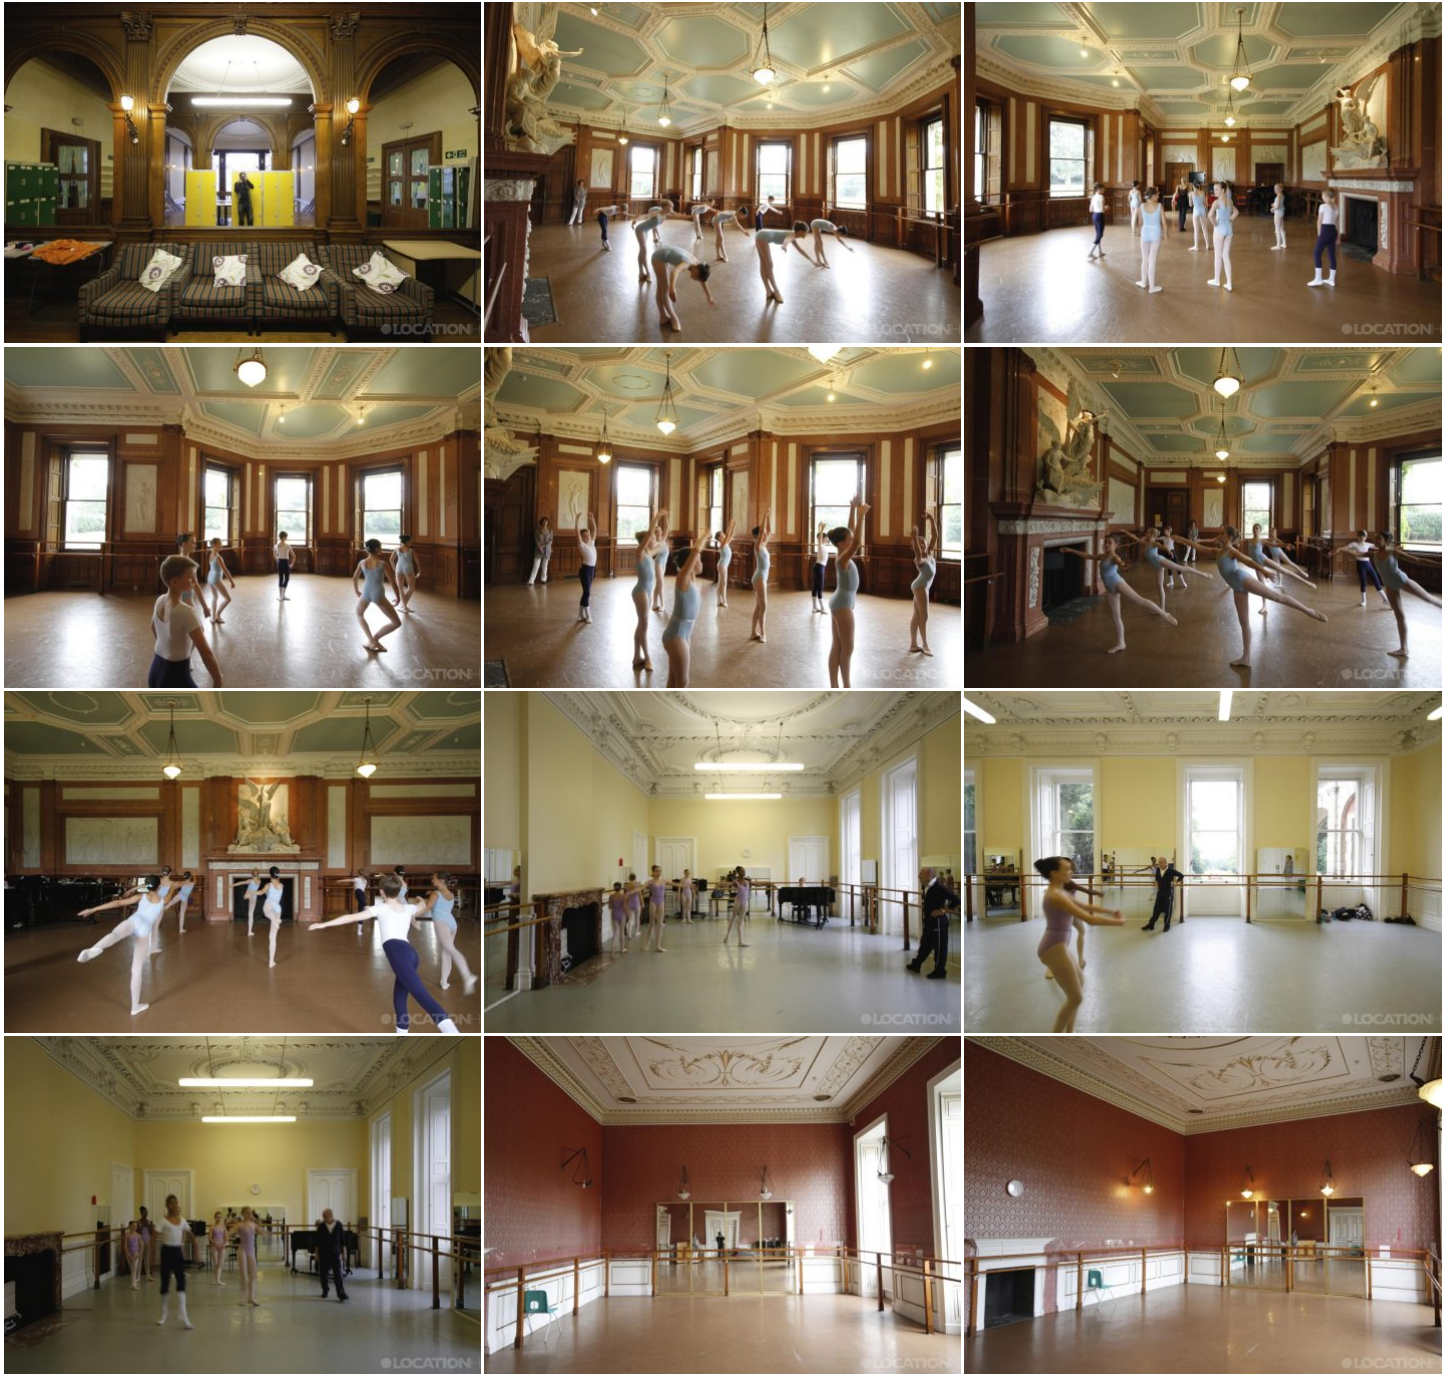

More information available on the [Location HQ website](https://www.locationhq.co.uk)

Tel: +44 (0) 203 302 0664 | E-mail: info@locationhq.co.uk

REF: 106670 REGION: Hertfordshire DISTANCE FROM LONDON: 42 Miles