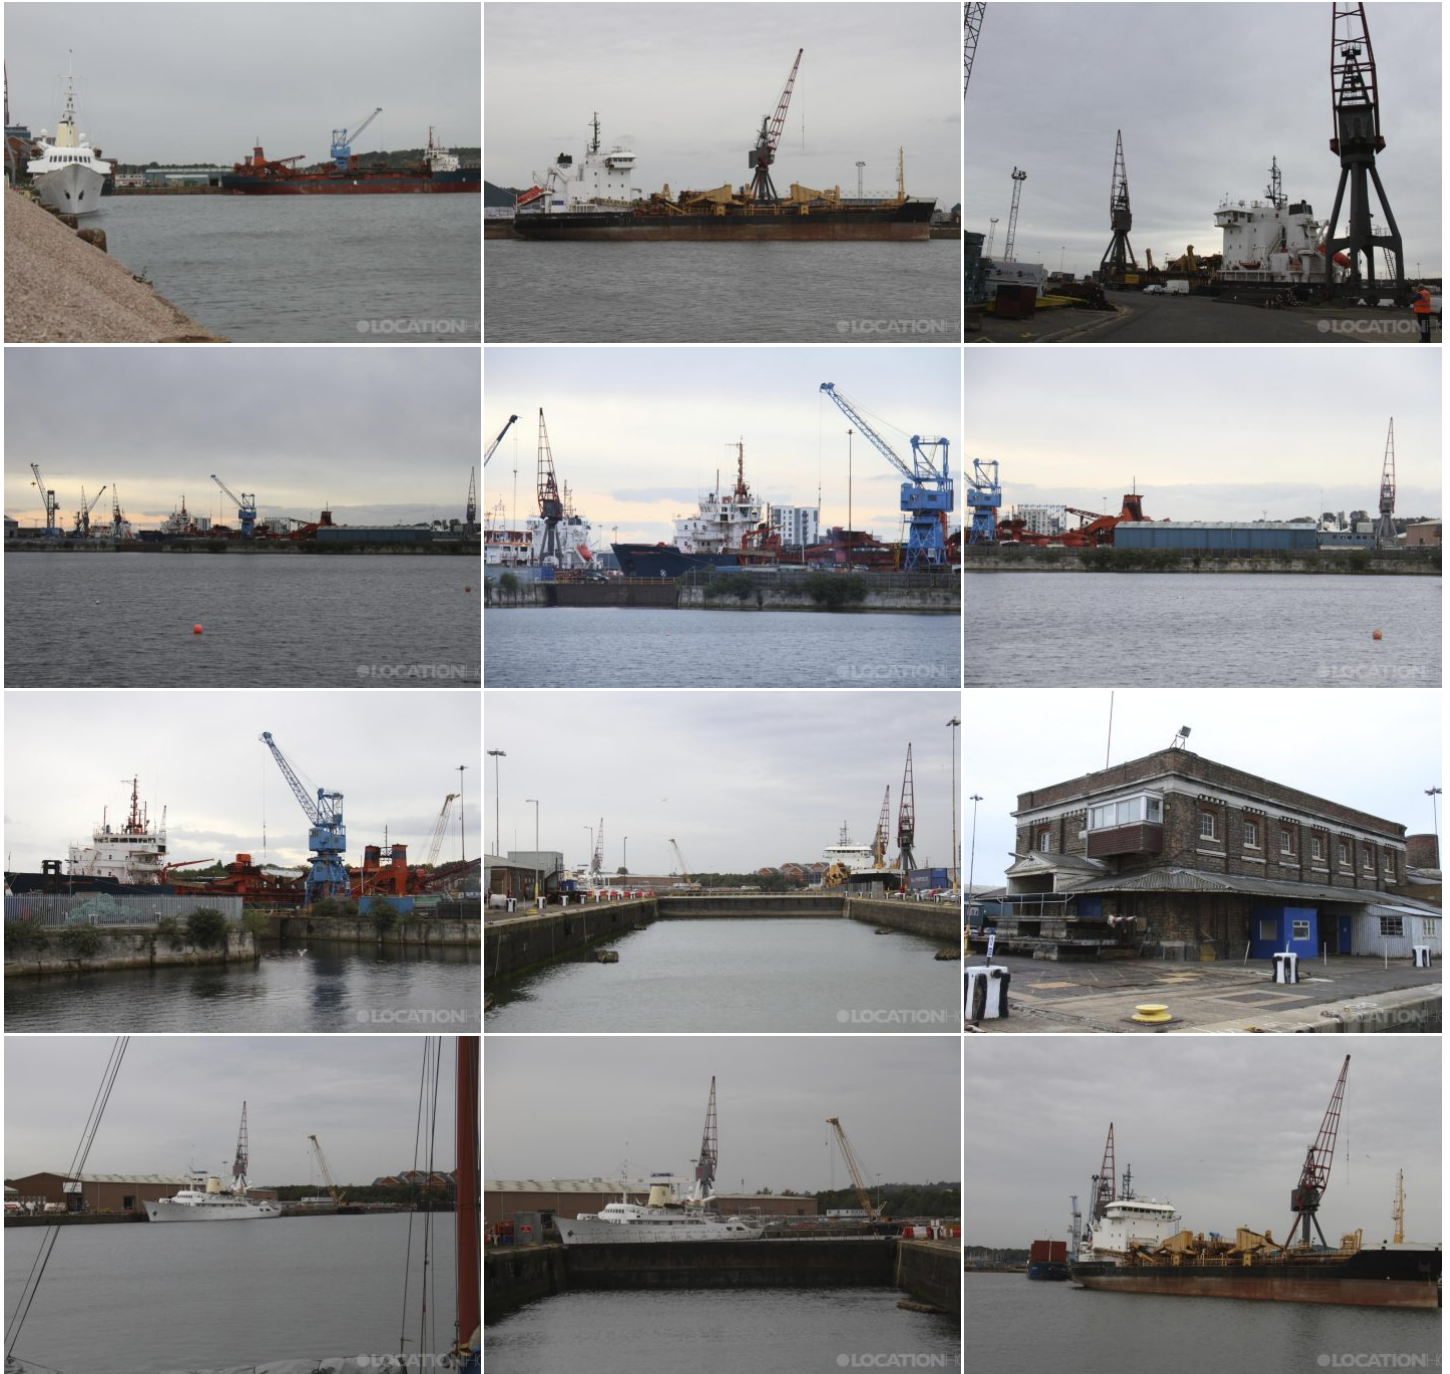

LOCATION HQ

More information available on the [Location HQ website](https://www.locationhq.co.uk)

Tel: +44 (0) 203 302 0664 | E-mail: info@locationhq.co.uk

REF: 188649 REGION: Kent DISTANCE FROM LONDON: 15 Miles from the M25

LOCATION HQ

More information available on the [Location HQ website](#)

Tel: +44 (0) 203 302 0664 | E-mail: info@locationhq.co.uk

REF: 188649 REGION: Kent DISTANCE FROM LONDON: 15 Miles from the M25

LOCATION HQ

[More information available on the Location HQ website](#)

Tel: +44 (0) 203 302 0664 | E-mail: info@locationhq.co.uk

REF: 188649 REGION: Kent DISTANCE FROM LONDON: 15 Miles from the M25