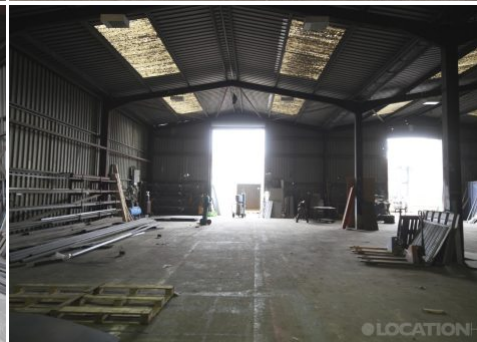

LOCATION HQ

More information available on the [Location HQ website](#)

Tel: +44 (0) 203 302 0664 | E-mail: info@locationhq.co.uk

REF: 162637 REGION: London DISTANCE FROM LONDON: East London