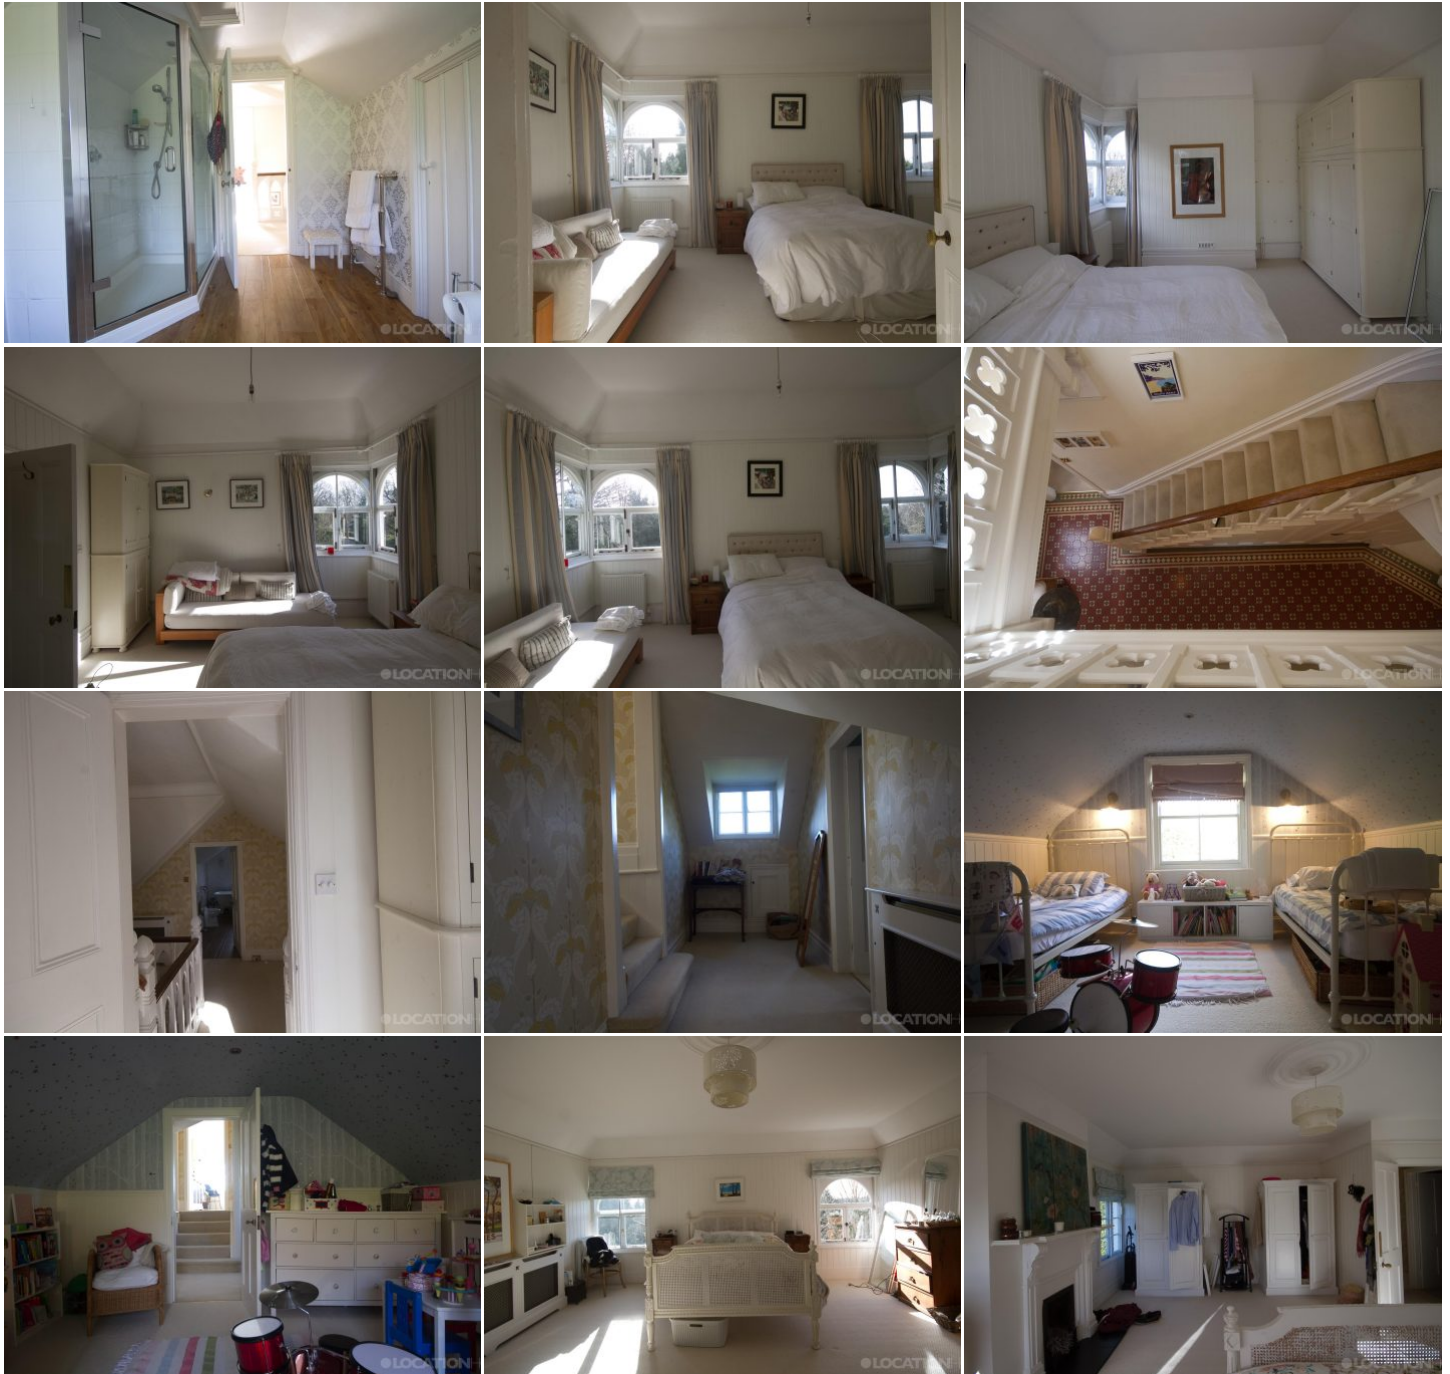

Tel: +44 (0) 203 302 0664 | E-mail: info@locationhq.co.uk

REF: 297699 REGION: Sussex DISTANCE FROM LONDON: 46 Miles

More information available on the [Location HQ website](#)

Tel: +44 (0) 203 302 0664 | E-mail: info@locationhq.co.uk