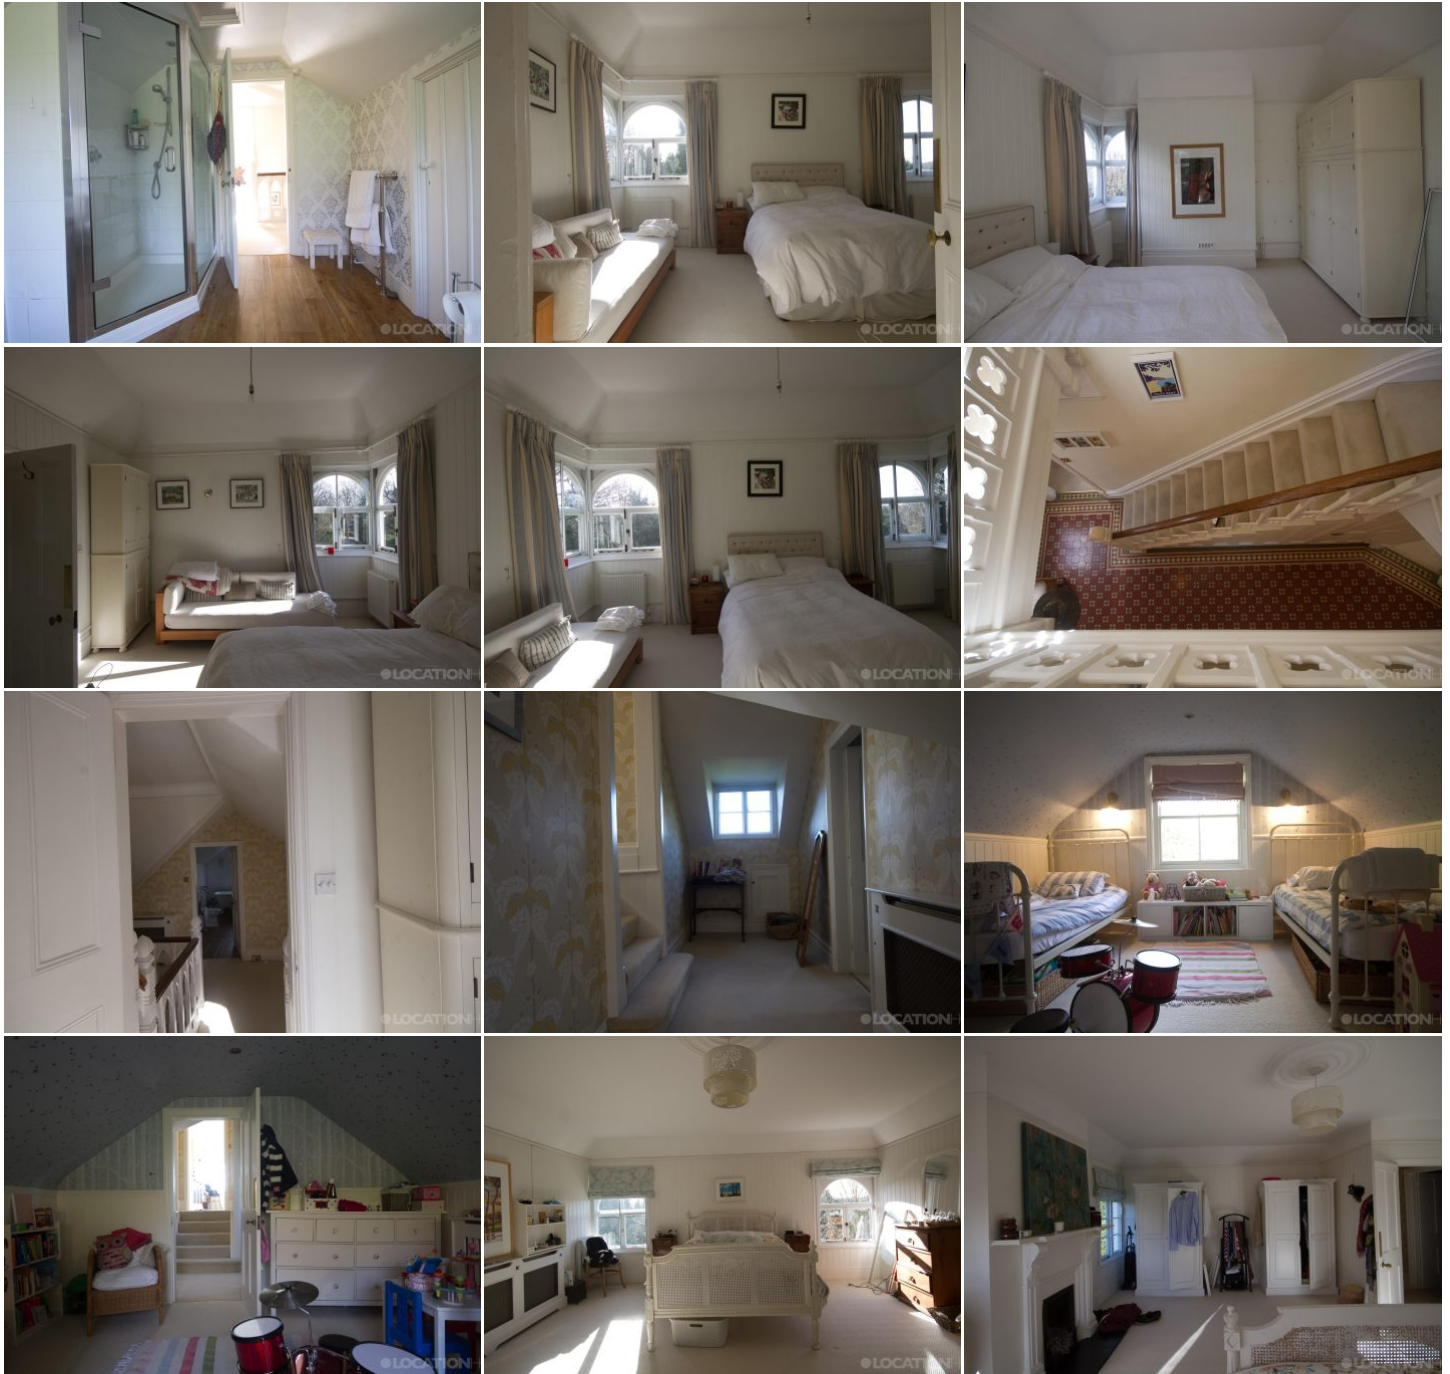

More information available on the [Location HQ website](http://www.locationhq.co.uk)

Tel: +44 (0) 203 302 0664 | E-mail: info@locationhq.co.uk

REF: 297699 REGION: Sussex DISTANCE FROM LONDON: 46 Miles