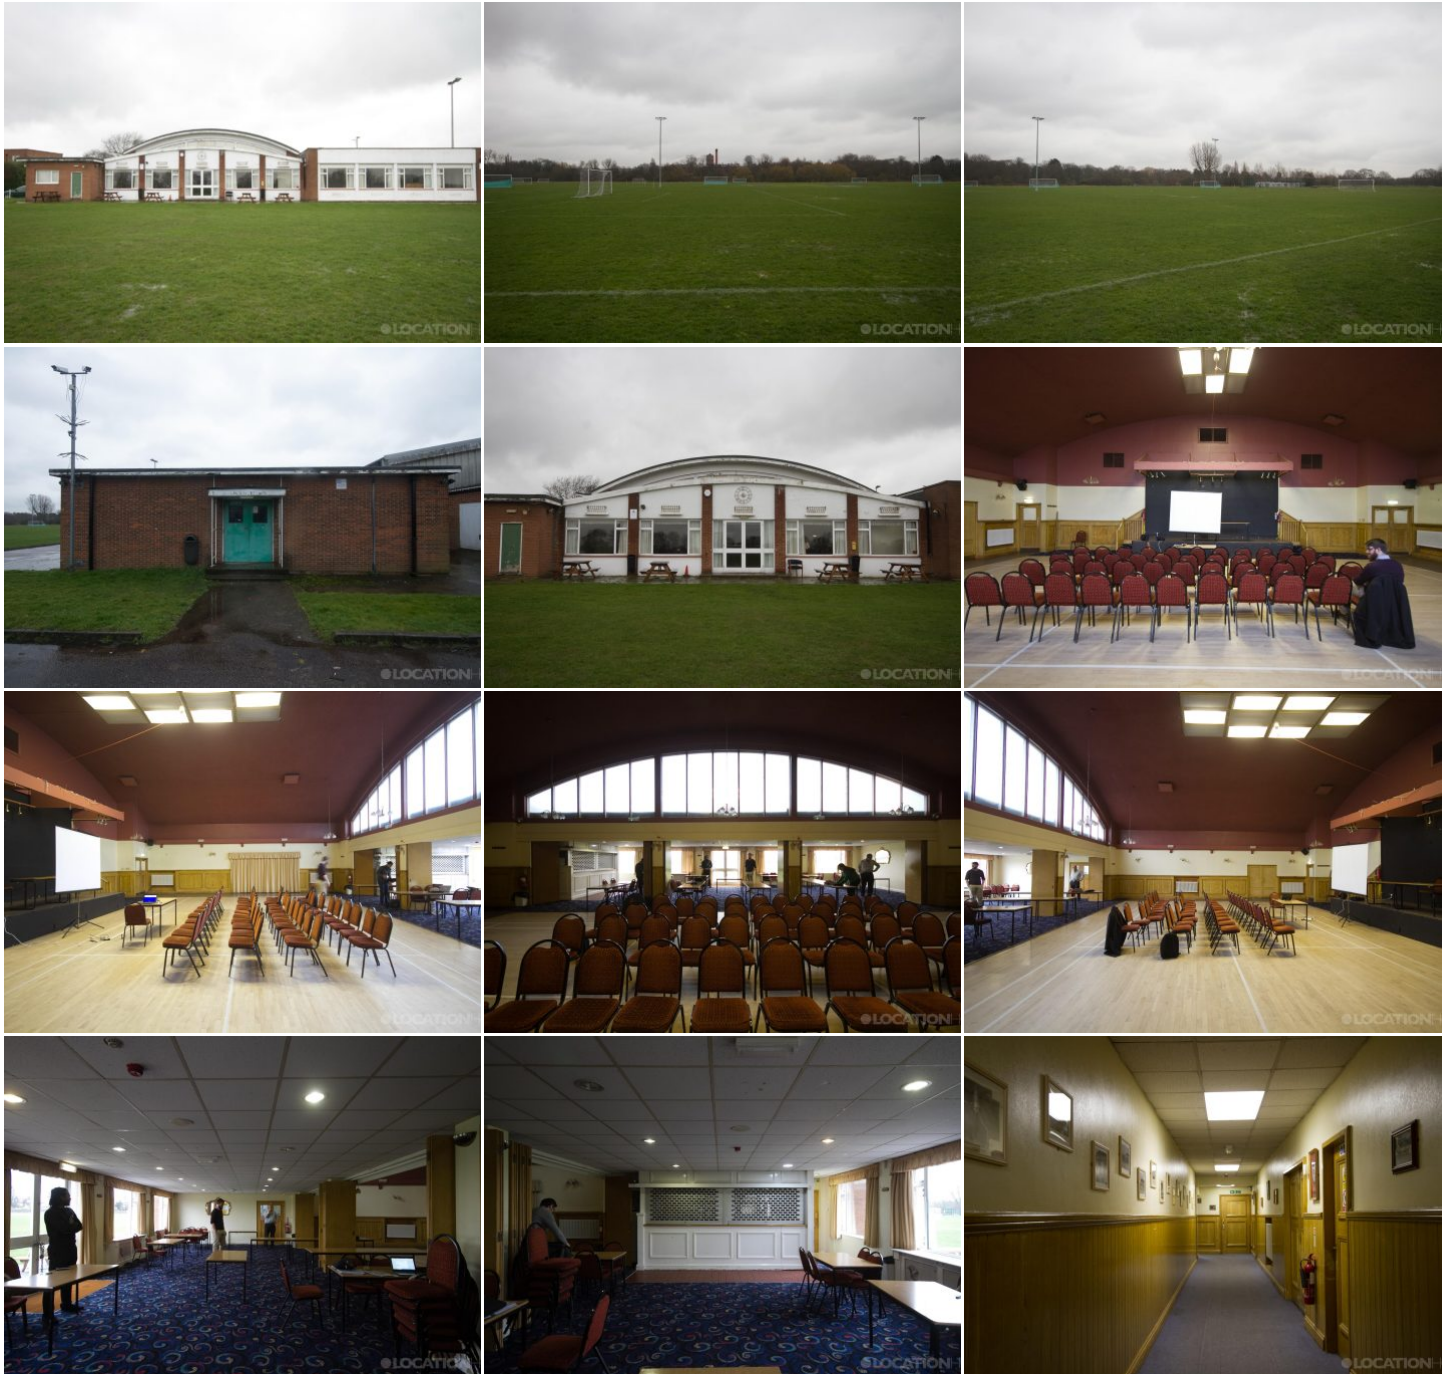

LOCATION HQ

More information available on the [Location HQ website](#)

Tel: +44 (0) 203 302 0664 | E-mail: info@locationhq.co.uk

REF: 116345 REGION: London DISTANCE FROM LONDON: East London