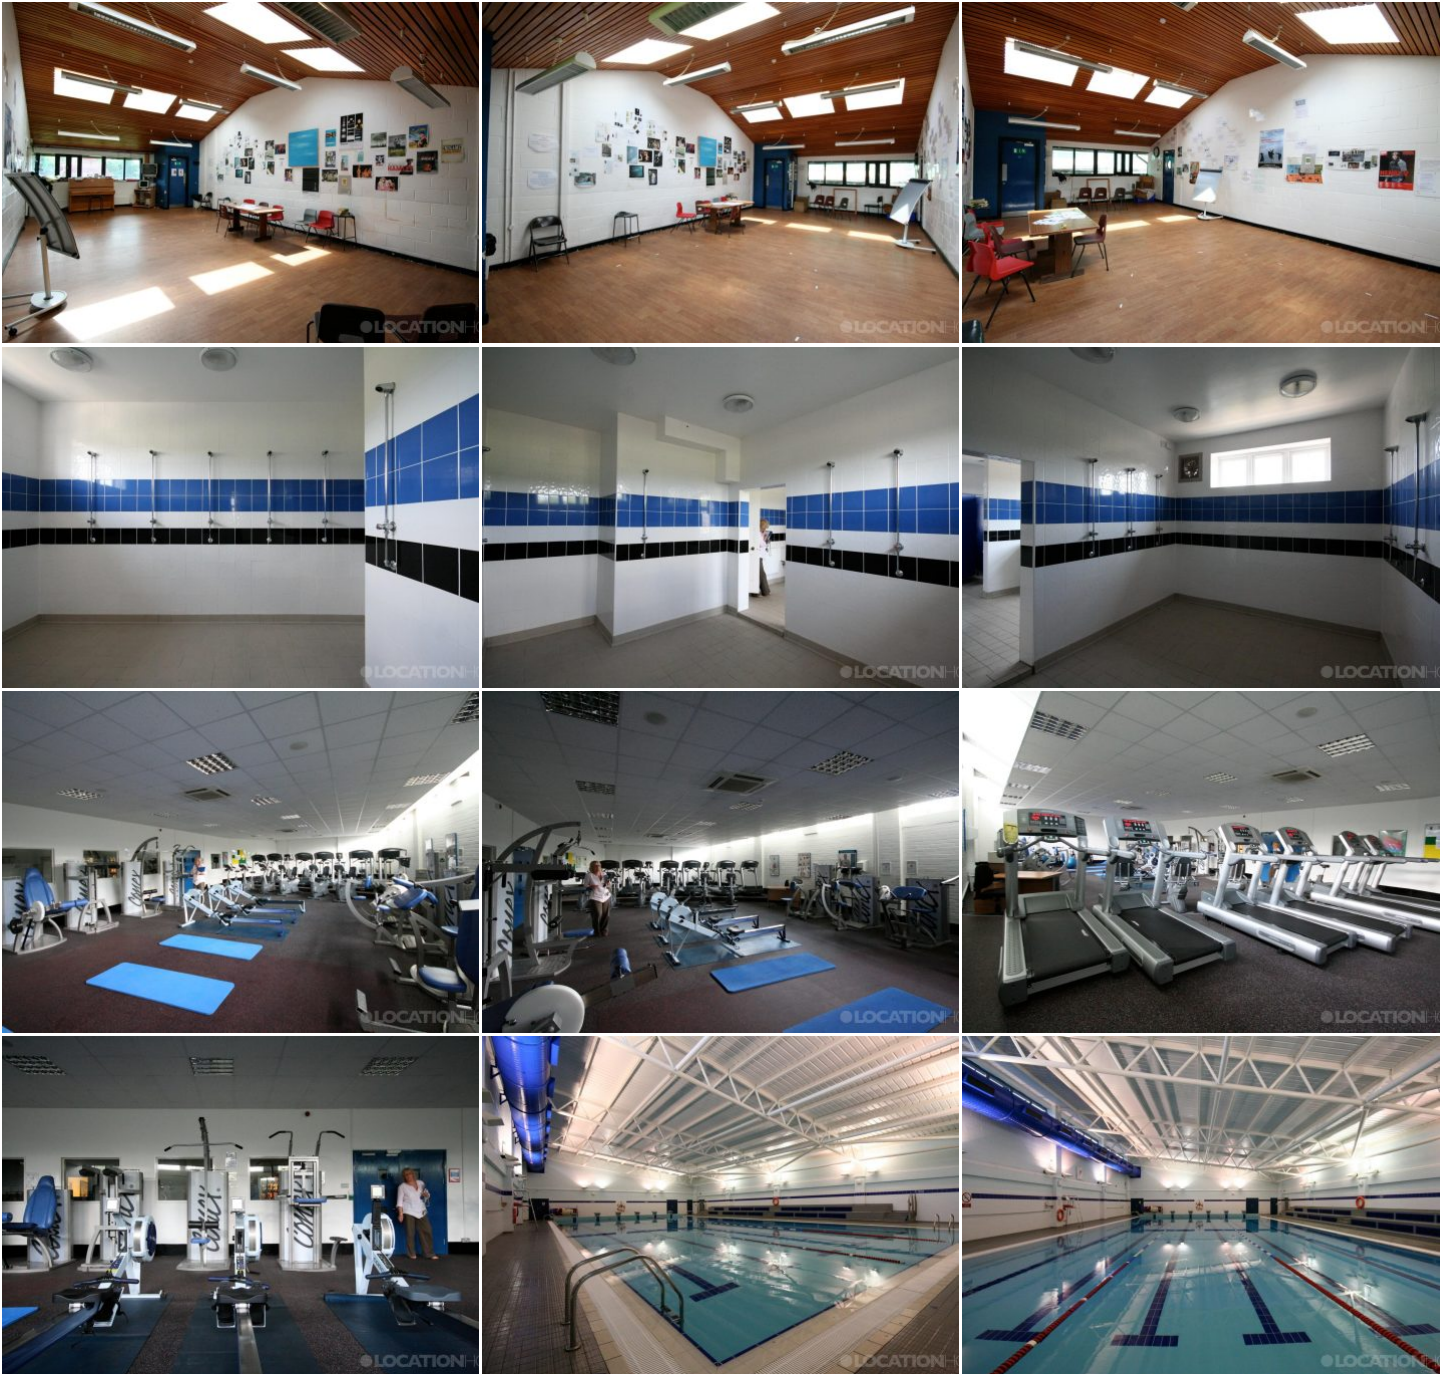

LOCATION HQ

More information available on the [Location HQ website](http://www.locationhq.co.uk)

Tel: +44 (0) 203 302 0664 | E-mail: info@locationhq.co.uk

REF: 639059 REGION: London DISTANCE FROM LONDON: South West London