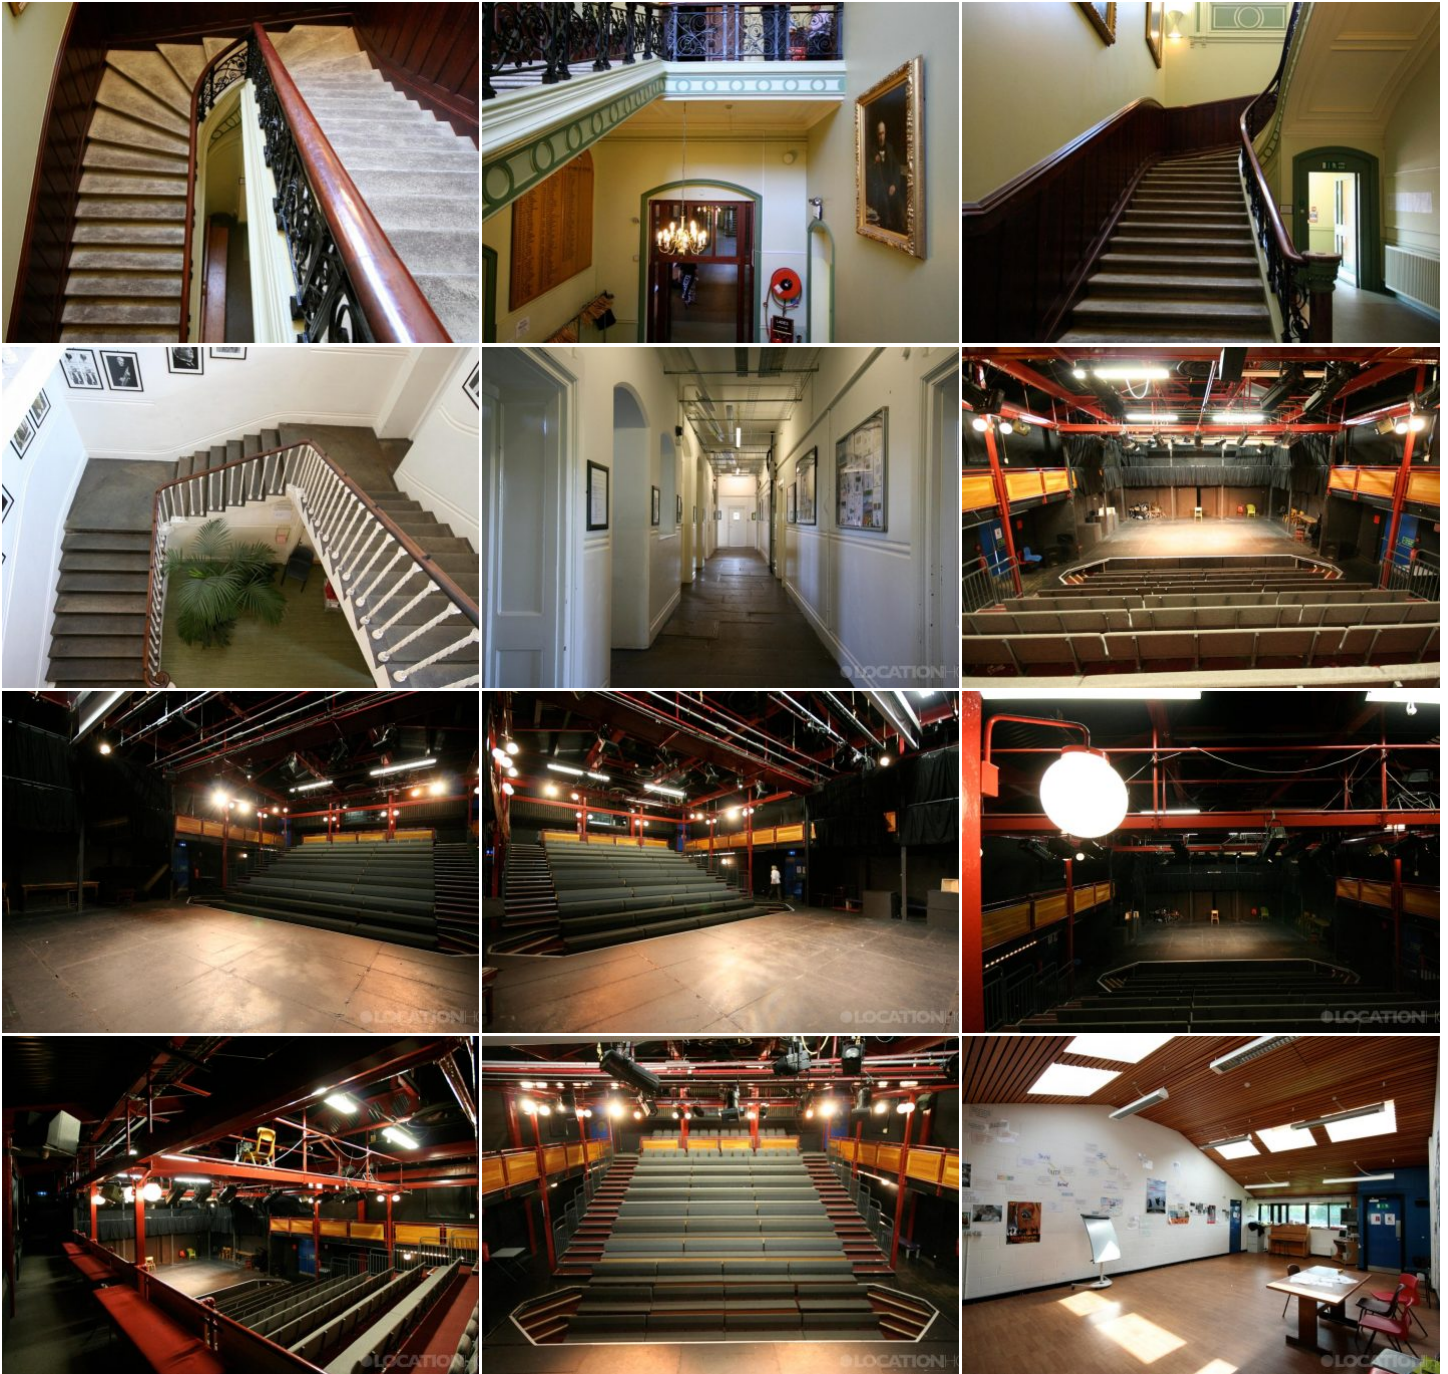

# LOCATION HQ

More information available on the [Location HQ website](https://www.locationhq.co.uk)

Tel: +44 (0) 203 302 0664 | E-mail: [info@locationhq.co.uk](mailto:info@locationhq.co.uk)

REF: 639059 REGION: London DISTANCE FROM LONDON: South West London