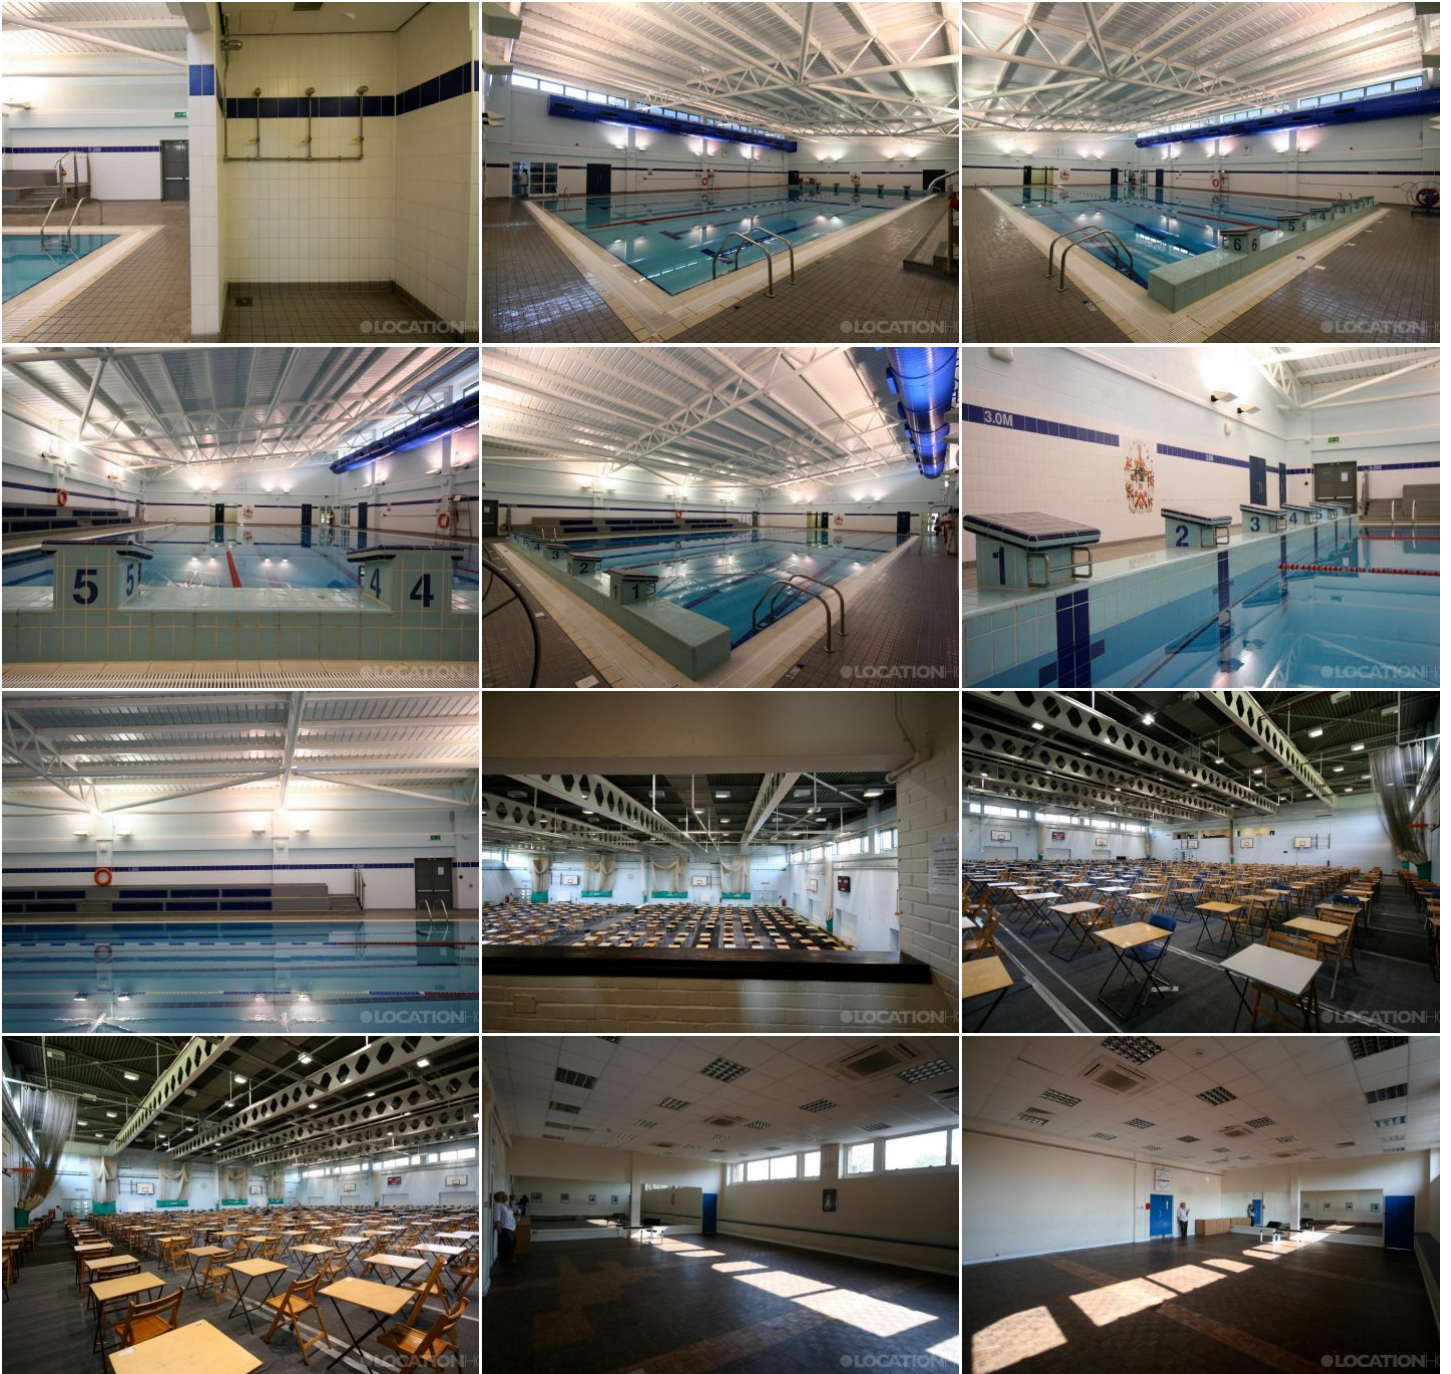

LOCATION HQ

More information available on the [Location HQ website](https://www.locationhq.co.uk)

Tel: +44 (0) 203 302 0664 | E-mail: info@locationhq.co.uk

REF: 639059 REGION: London DISTANCE FROM LONDON: South West London