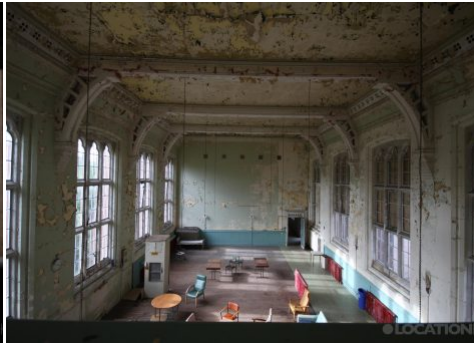

More information available on the [Location HQ website](https://www.locationhq.co.uk)

Tel: +44 (0) 203 302 0664 | E-mail: info@locationhq.co.uk

REF: 246749 DISTANCE FROM LONDON: 196 miles from the M25