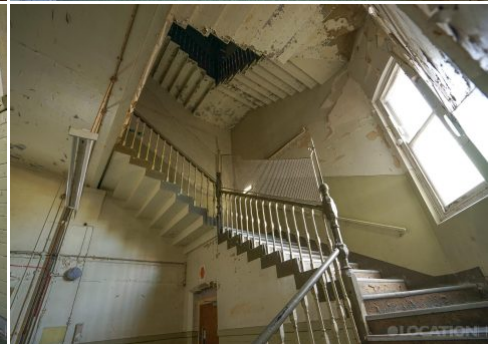

More information available on the [Location HQ website](https://www.locationhq.co.uk)

Tel: +44 (0) 203 302 0664 | E-mail: info@locationhq.co.uk

REF: 246749 DISTANCE FROM LONDON: 196 miles from the M25