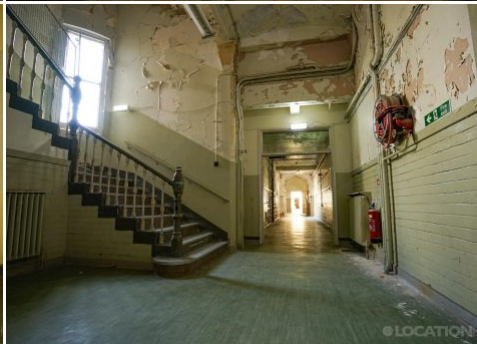

More information available on the [Location HQ website](https://www.locationhq.co.uk)

Tel: +44 (0) 203 302 0664 | E-mail: info@locationhq.co.uk

REF: 246749 DISTANCE FROM LONDON: 196 miles from the M25