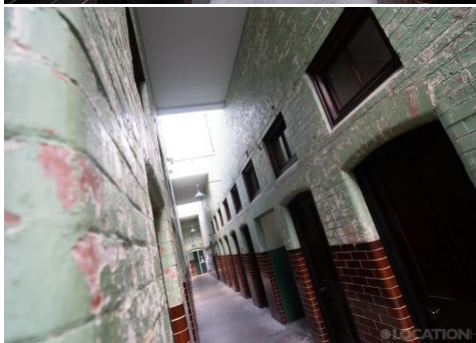

More information available on the [Location HQ website](https://www.locationhq.co.uk)

Tel: +44 (0) 203 302 0664 | E-mail: info@locationhq.co.uk

REF: 139414 REGION: Surrey DISTANCE FROM LONDON: 8 miles from the M25