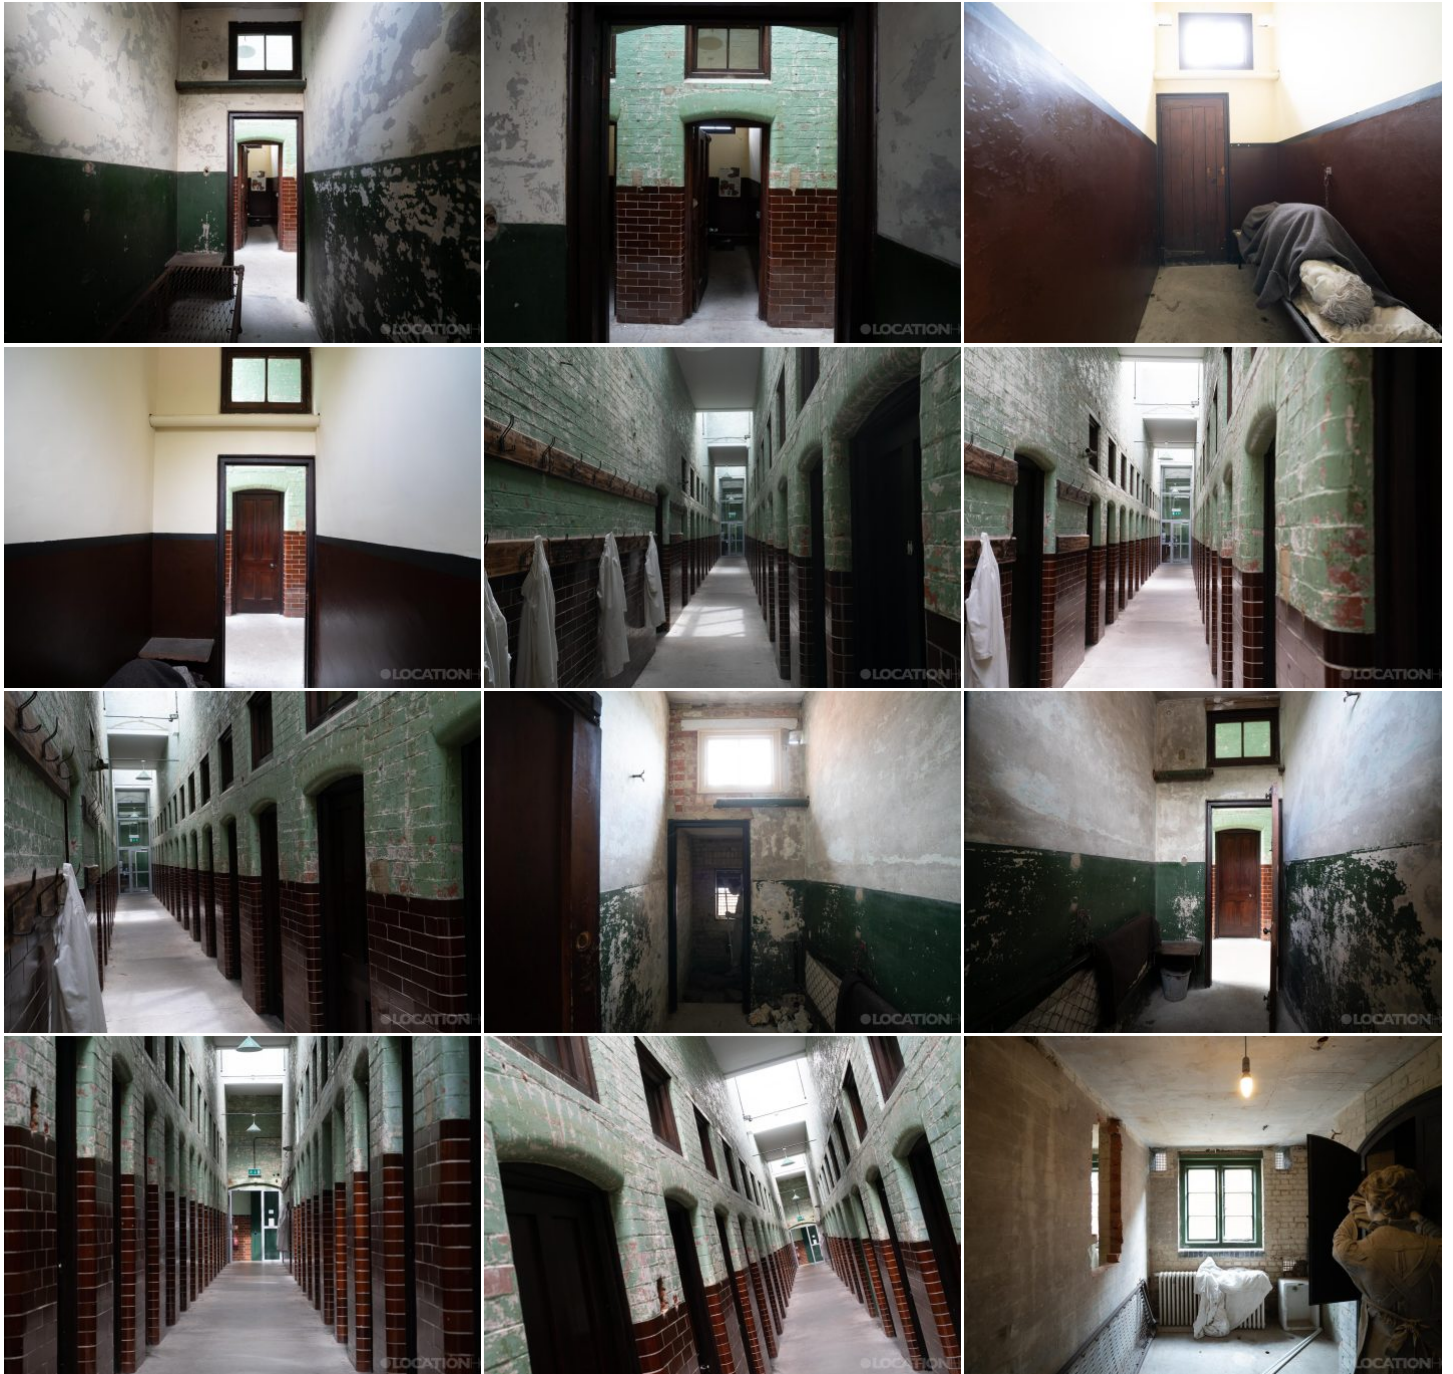

More information available on the [Location HQ website](https://www.locationhq.co.uk)

Tel: +44 (0) 203 302 0664 | E-mail: info@locationhq.co.uk

REF: 139414 REGION: Surrey DISTANCE FROM LONDON: 8 miles from the M25