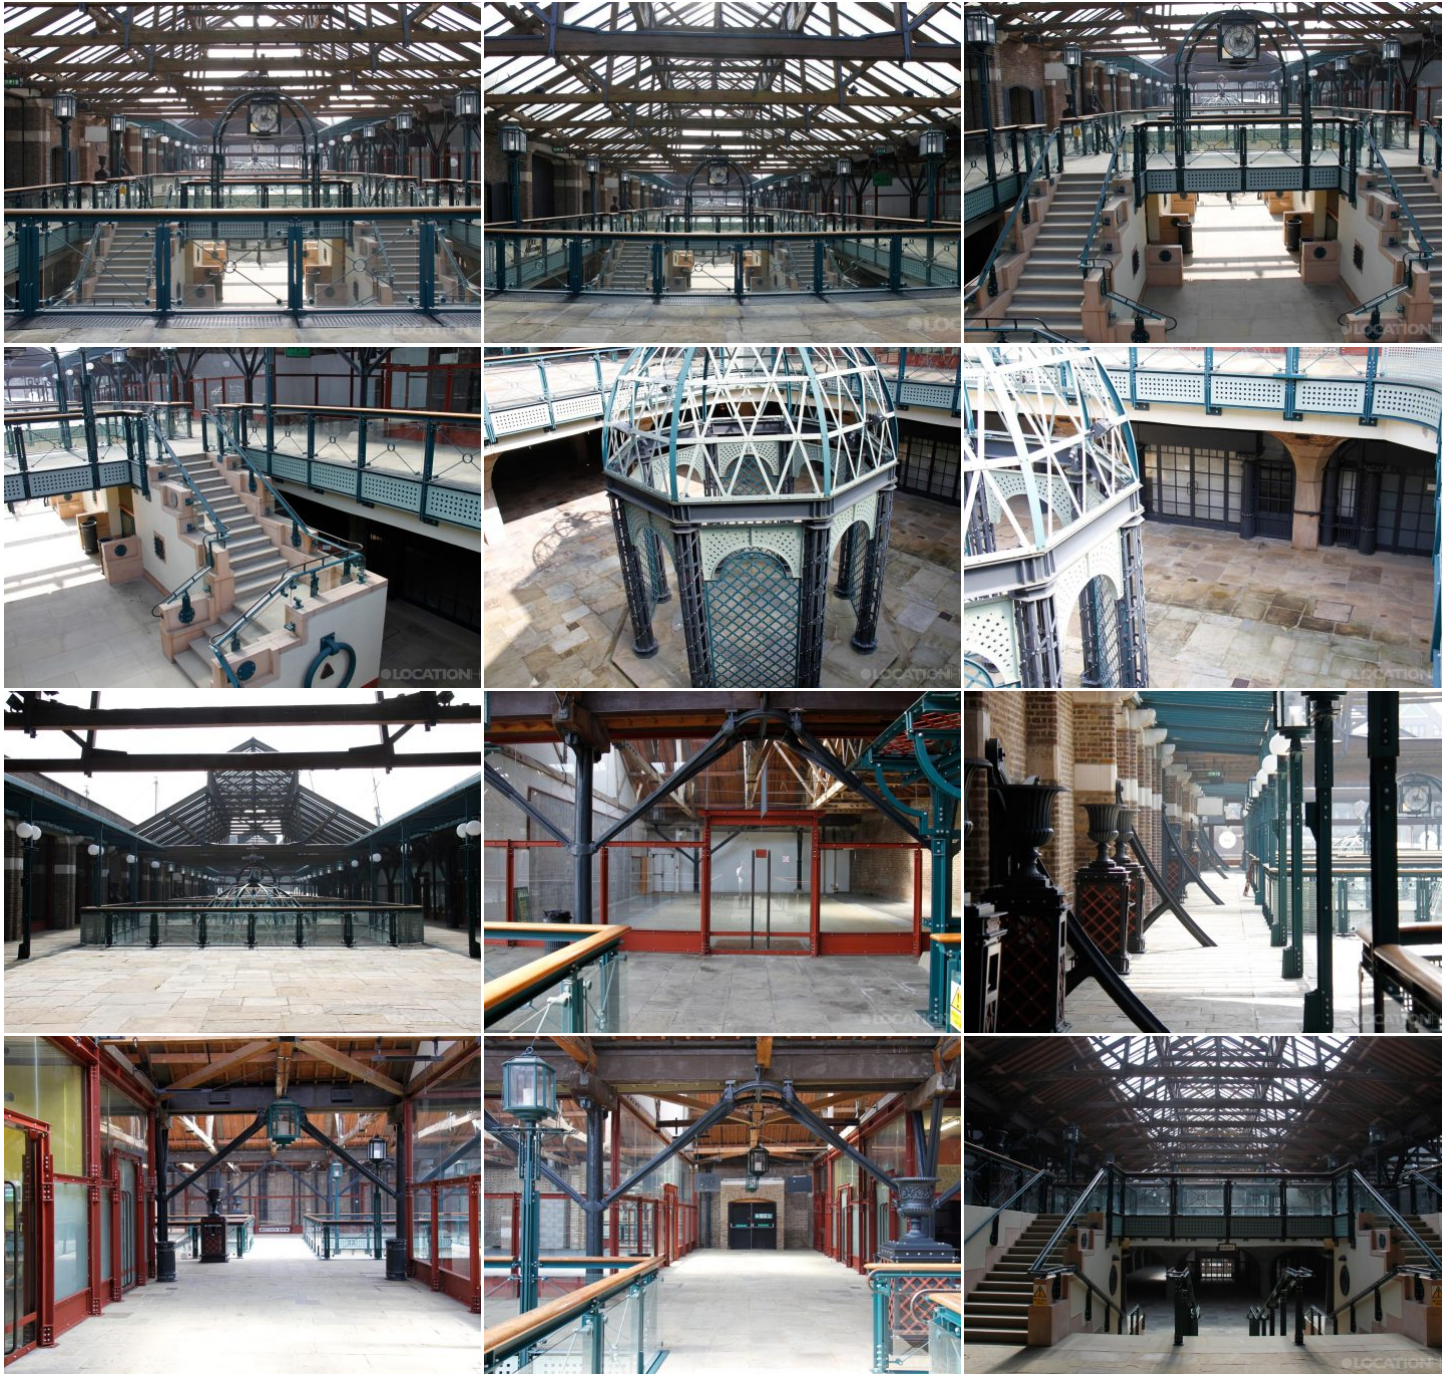

LOCATION HQ

More information available on the [Location HQ website](https://www.locationhq.co.uk)

Tel: +44 (0) 203 302 0664 | E-mail: info@locationhq.co.uk

REF: 110502 REGION: Central London DISTANCE FROM LONDON: East London