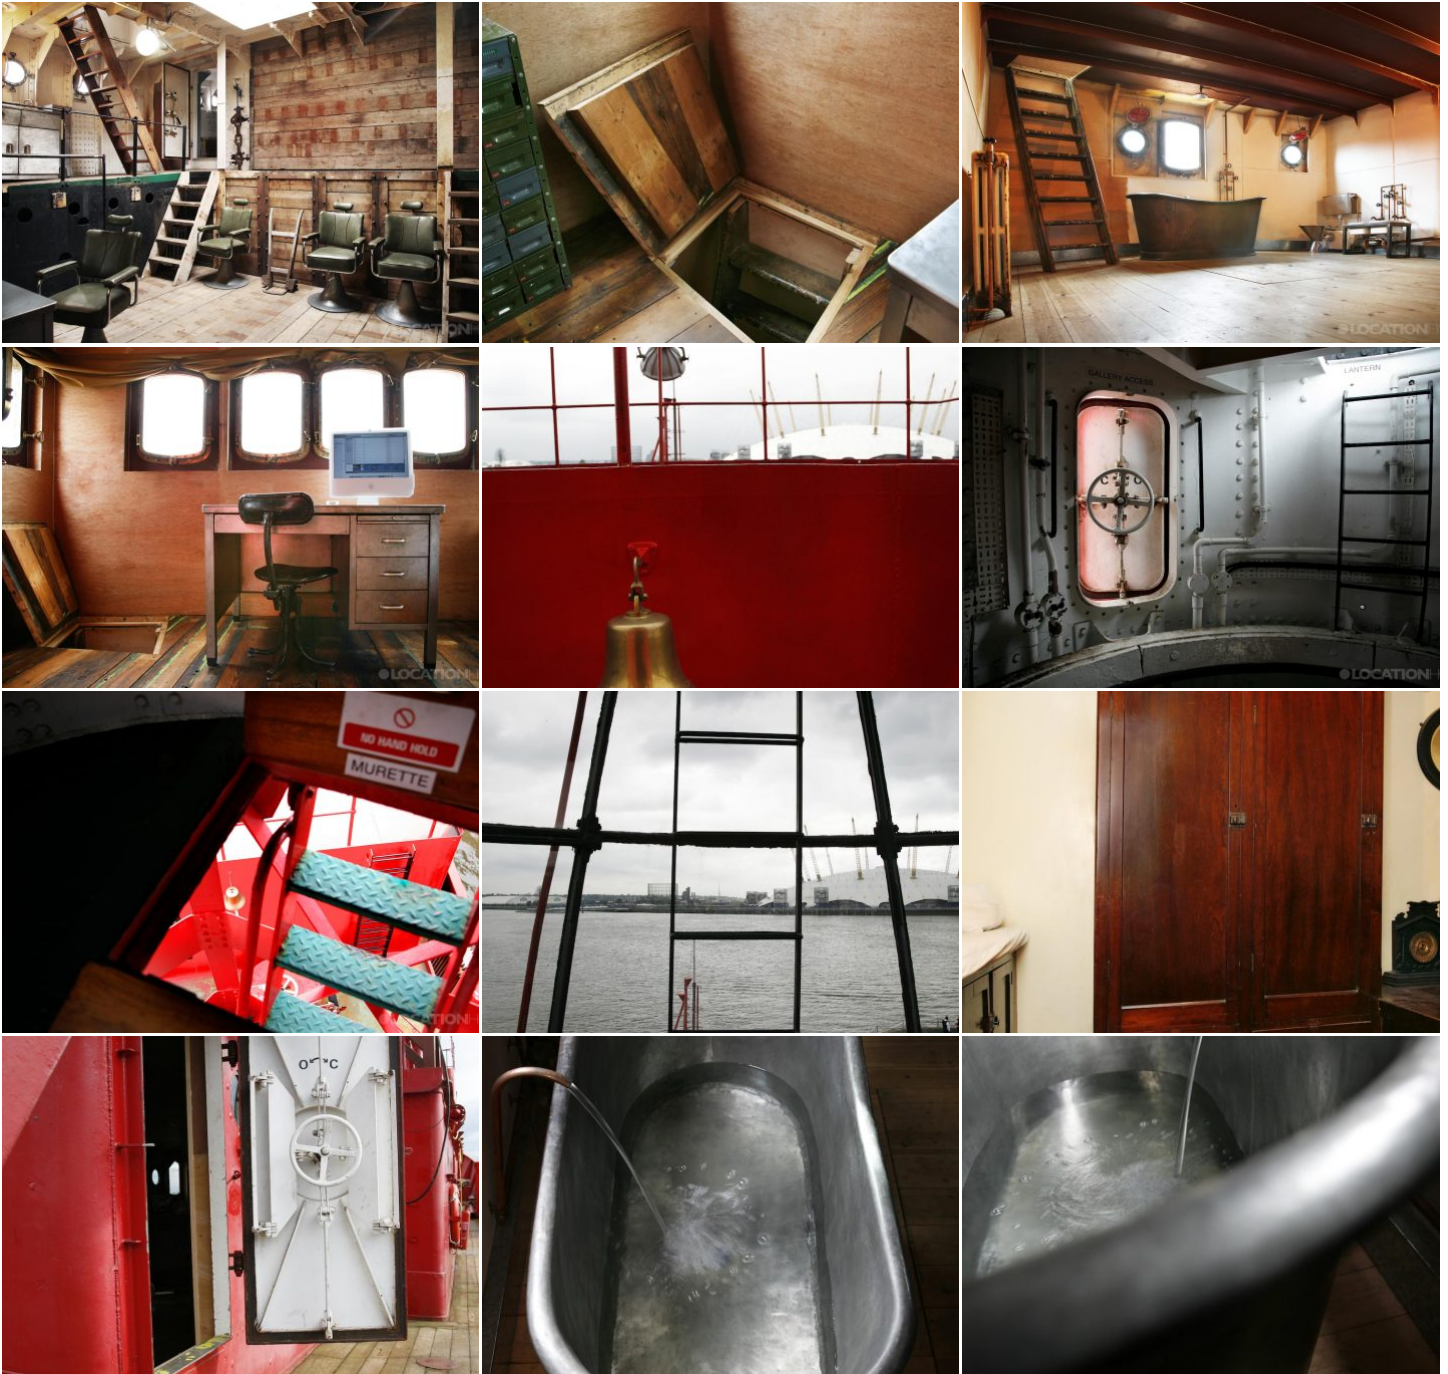

LOCATION HQ

More information available on the [Location HQ website](http://www.locationhq.co.uk)

Tel: +44 (0) 203 302 0664 | E-mail: info@locationhq.co.uk

REF: 179501 REGION: London DISTANCE FROM LONDON: Within M25