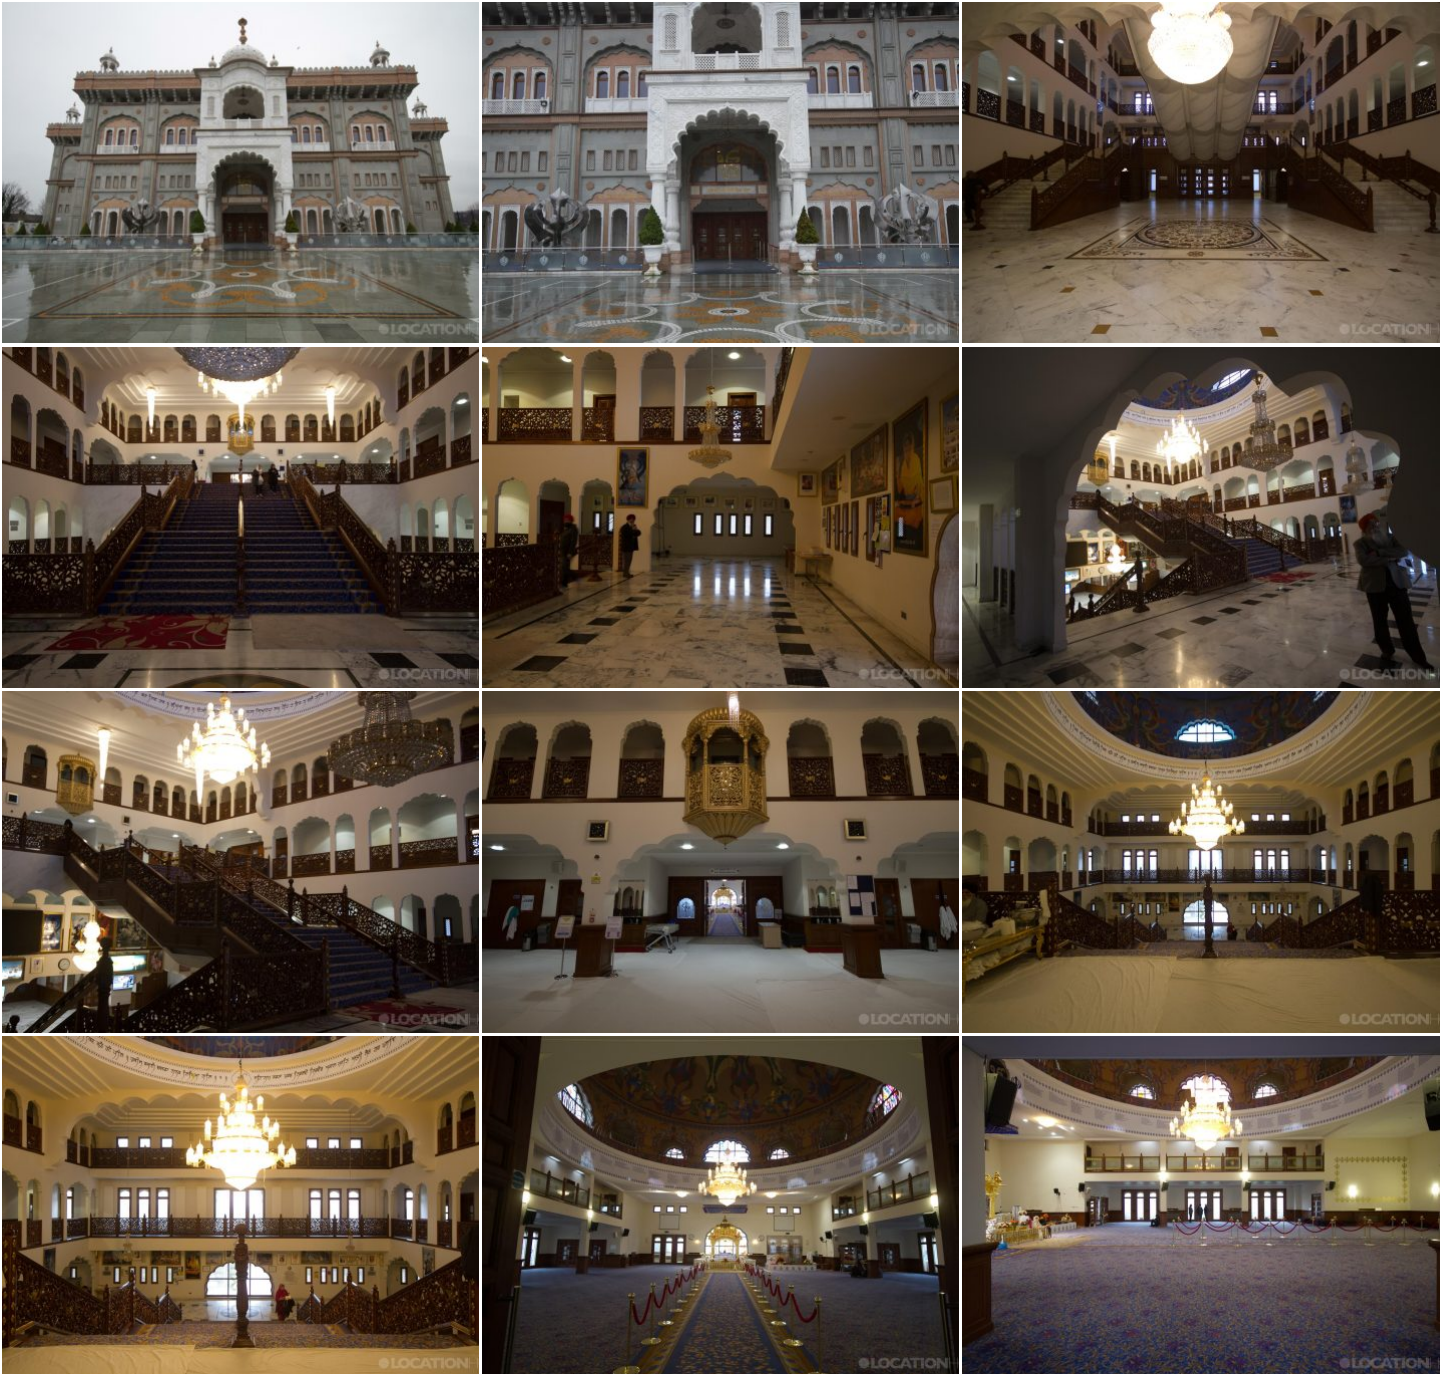

[More information available on the Location HQ website](#)

Tel: +44 (0) 203 302 0664 | E-mail: [info@locationhq.co.uk](mailto:info@locationhq.co.uk)

REF: 316668 REGION: Kent DISTANCE FROM LONDON: 11 miles from the M25