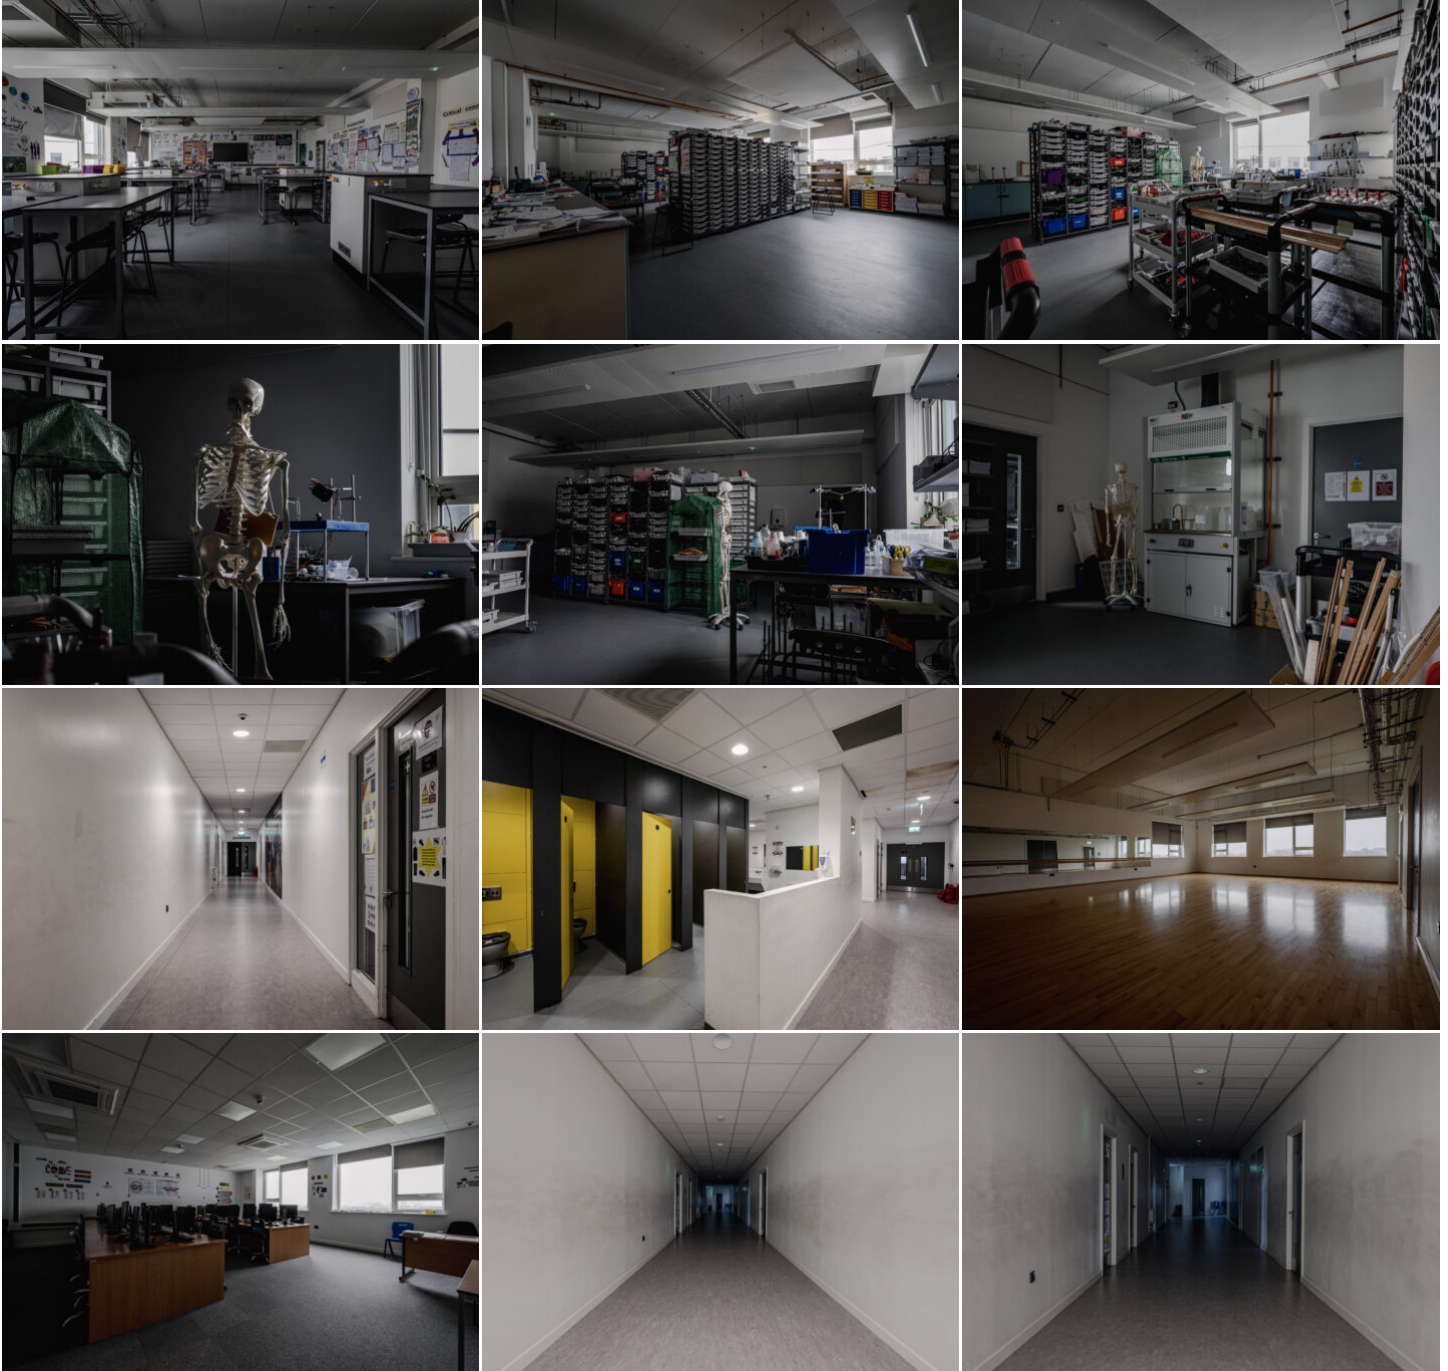

LOCATION HQ

More information available on the [Location HQ website](https://www.locationhq.co.uk)

Tel: +44 (0) 203 302 0664 | E-mail: info@locationhq.co.uk

REF: 277658 REGION: Buckinghamshire DISTANCE FROM LONDON: 5 miles from the M25