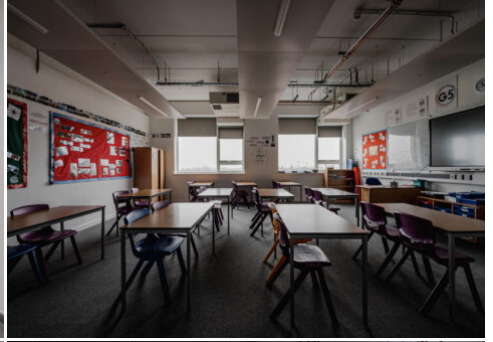

More information available on the [Location HQ website](https://www.locationhq.co.uk)

Tel: +44 (0) 203 302 0664 | E-mail: info@locationhq.co.uk

REF: 277658 REGION: Buckinghamshire DISTANCE FROM LONDON: 5 miles from the M25