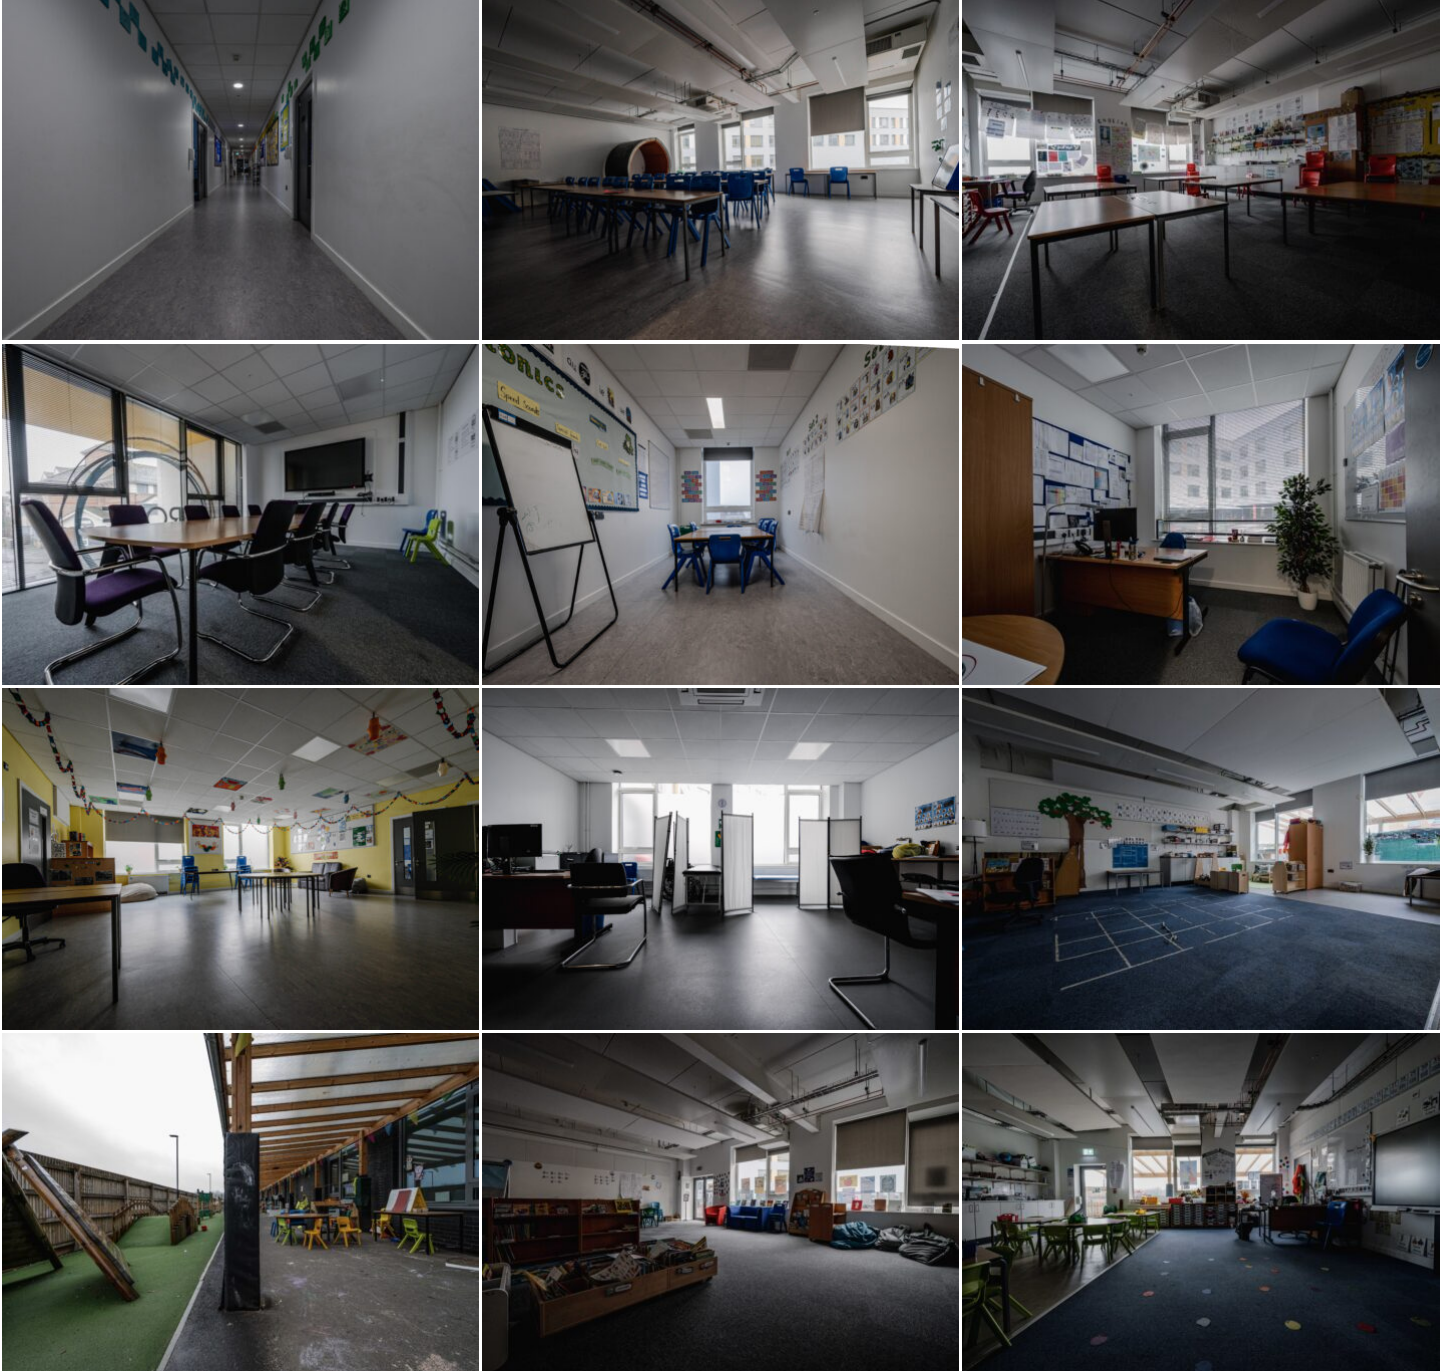

LOCATION HQ

More information available on the [Location HQ website](https://www.locationhq.co.uk)

Tel: +44 (0) 203 302 0664 | E-mail: info@locationhq.co.uk

REF: 277658 REGION: Buckinghamshire DISTANCE FROM LONDON: 5 miles from the M25