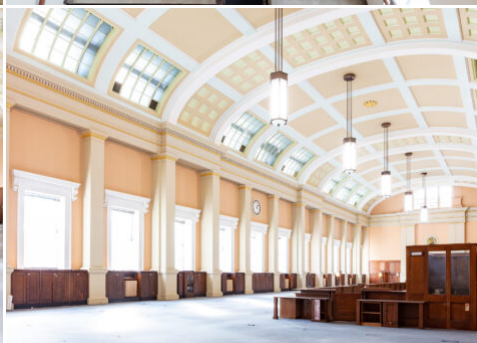

LOCATION HQ

More information available on the [Location HQ website](https://www.locationhq.co.uk)

Tel: +44 (0) 203 302 0664 | E-mail: info@locationhq.co.uk

REF: 350178 REGION: Central London DISTANCE FROM LONDON: Central London