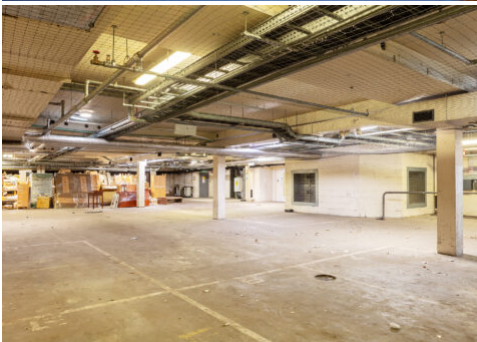

LOCATION HQ

More information available on the [Location HQ website](https://www.locationhq.co.uk)

Tel: +44 (0) 203 302 0664 | E-mail: info@locationhq.co.uk

REF: 350178 REGION: Central London DISTANCE FROM LONDON: Central London