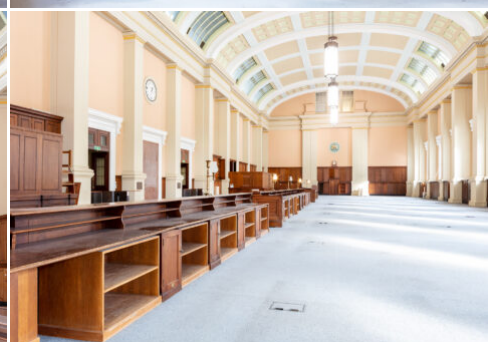

LOCATION HQ

More information available on the [Location HQ website](https://www.locationhq.co.uk)

Tel: +44 (0) 203 302 0664 | E-mail: info@locationhq.co.uk

REF: 350178 REGION: Central London DISTANCE FROM LONDON: Central London