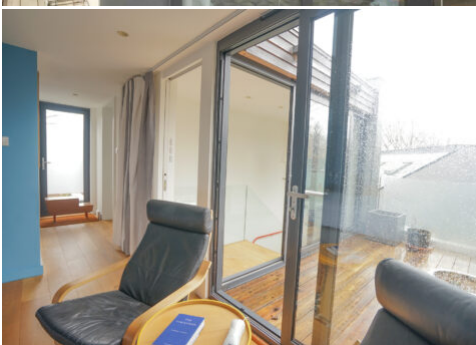

More information available on the [Location HQ website](https://www.locationhq.co.uk)

Tel: +44 (0) 203 302 0664 | E-mail: info@locationhq.co.uk

REF: 371534 REGION: London DISTANCE FROM LONDON: London

More information available on the [Location HQ website](https://www.locationhq.co.uk)