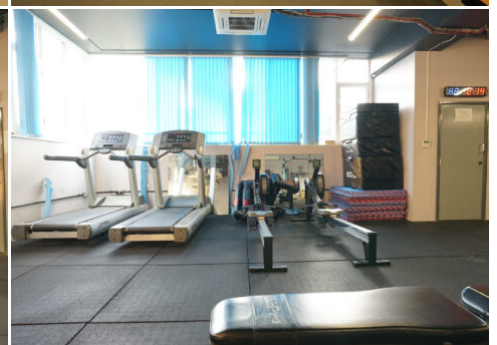

LOCATION HQ

More information available on the [Location HQ website](https://www.locationhq.co.uk)

Tel: +44 (0) 203 302 0664 | E-mail: info@locationhq.co.uk

REF: 971918 REGION: London