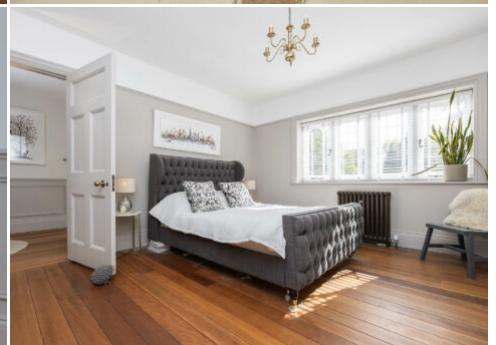

More information available on the [Location HQ website](https://www.locationhq.co.uk)

Tel: +44 (0) 203 302 0664 | E-mail: info@locationhq.co.uk

REF: 746695 REGION: Surrey DISTANCE FROM LONDON: 15 miles to M25