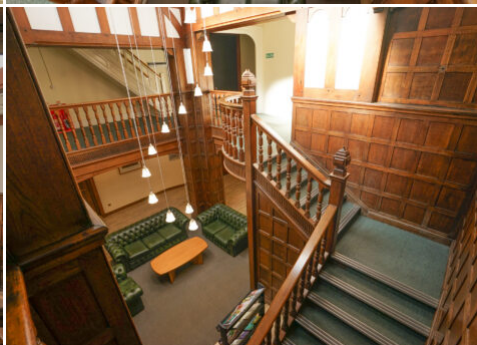

LOCATION HQ

More information available on the [Location HQ website](https://www.locationhq.co.uk)

Tel: +44 (0) 203 302 0664 | E-mail: info@locationhq.co.uk

REF: 669687 REGION: Surrey DISTANCE FROM LONDON: 15 miles from M25