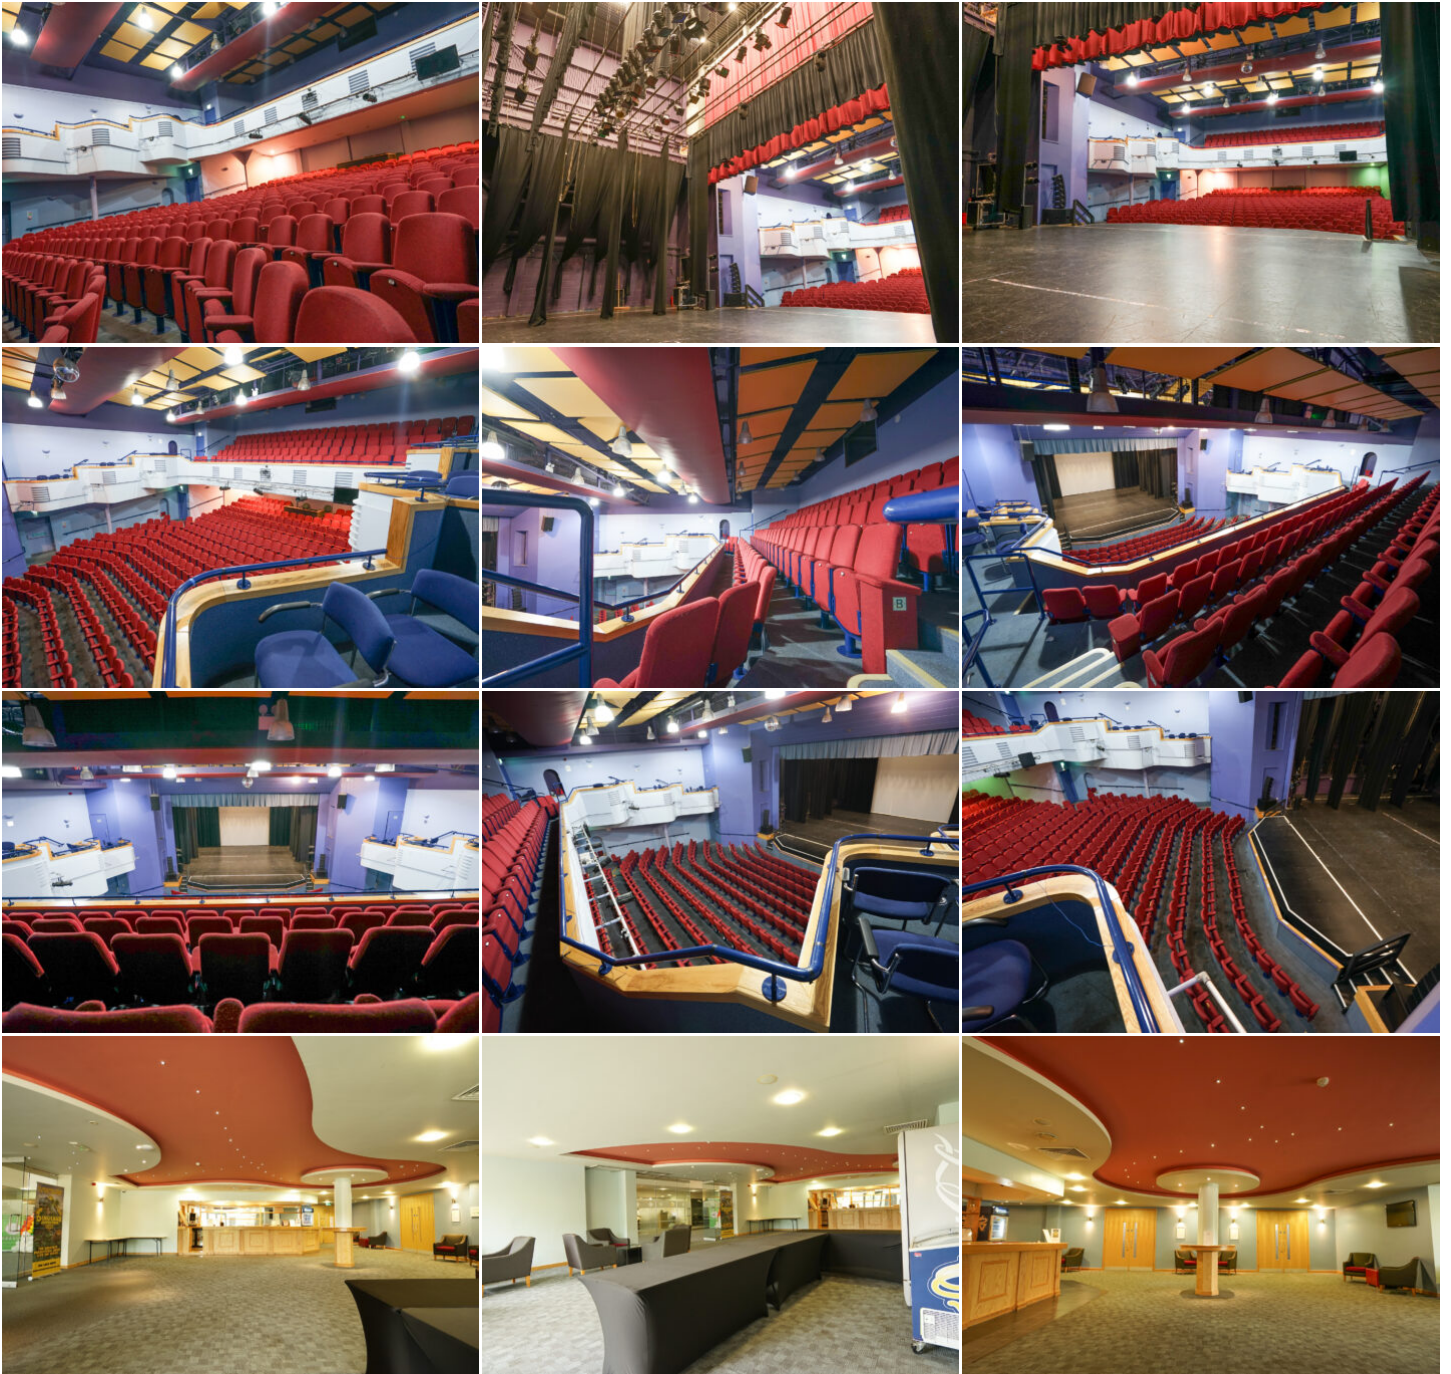

LOCATION HQ

More information available on the [Location HQ website](http://www.locationhq.co.uk)

Tel: +44 (0) 203 302 0664 | E-mail: info@locationhq.co.uk

REF: 480395 DISTANCE FROM LONDON: 57 miles from M25