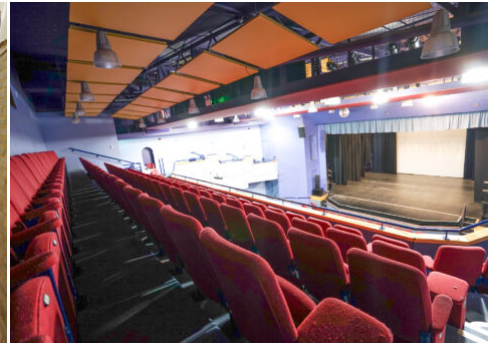

LOCATION HQ

More information available on the [Location HQ website](https://www.locationhq.co.uk)

Tel: +44 (0) 203 302 0664 | E-mail: info@locationhq.co.uk

REF: 480395 DISTANCE FROM LONDON: 57 miles from M25