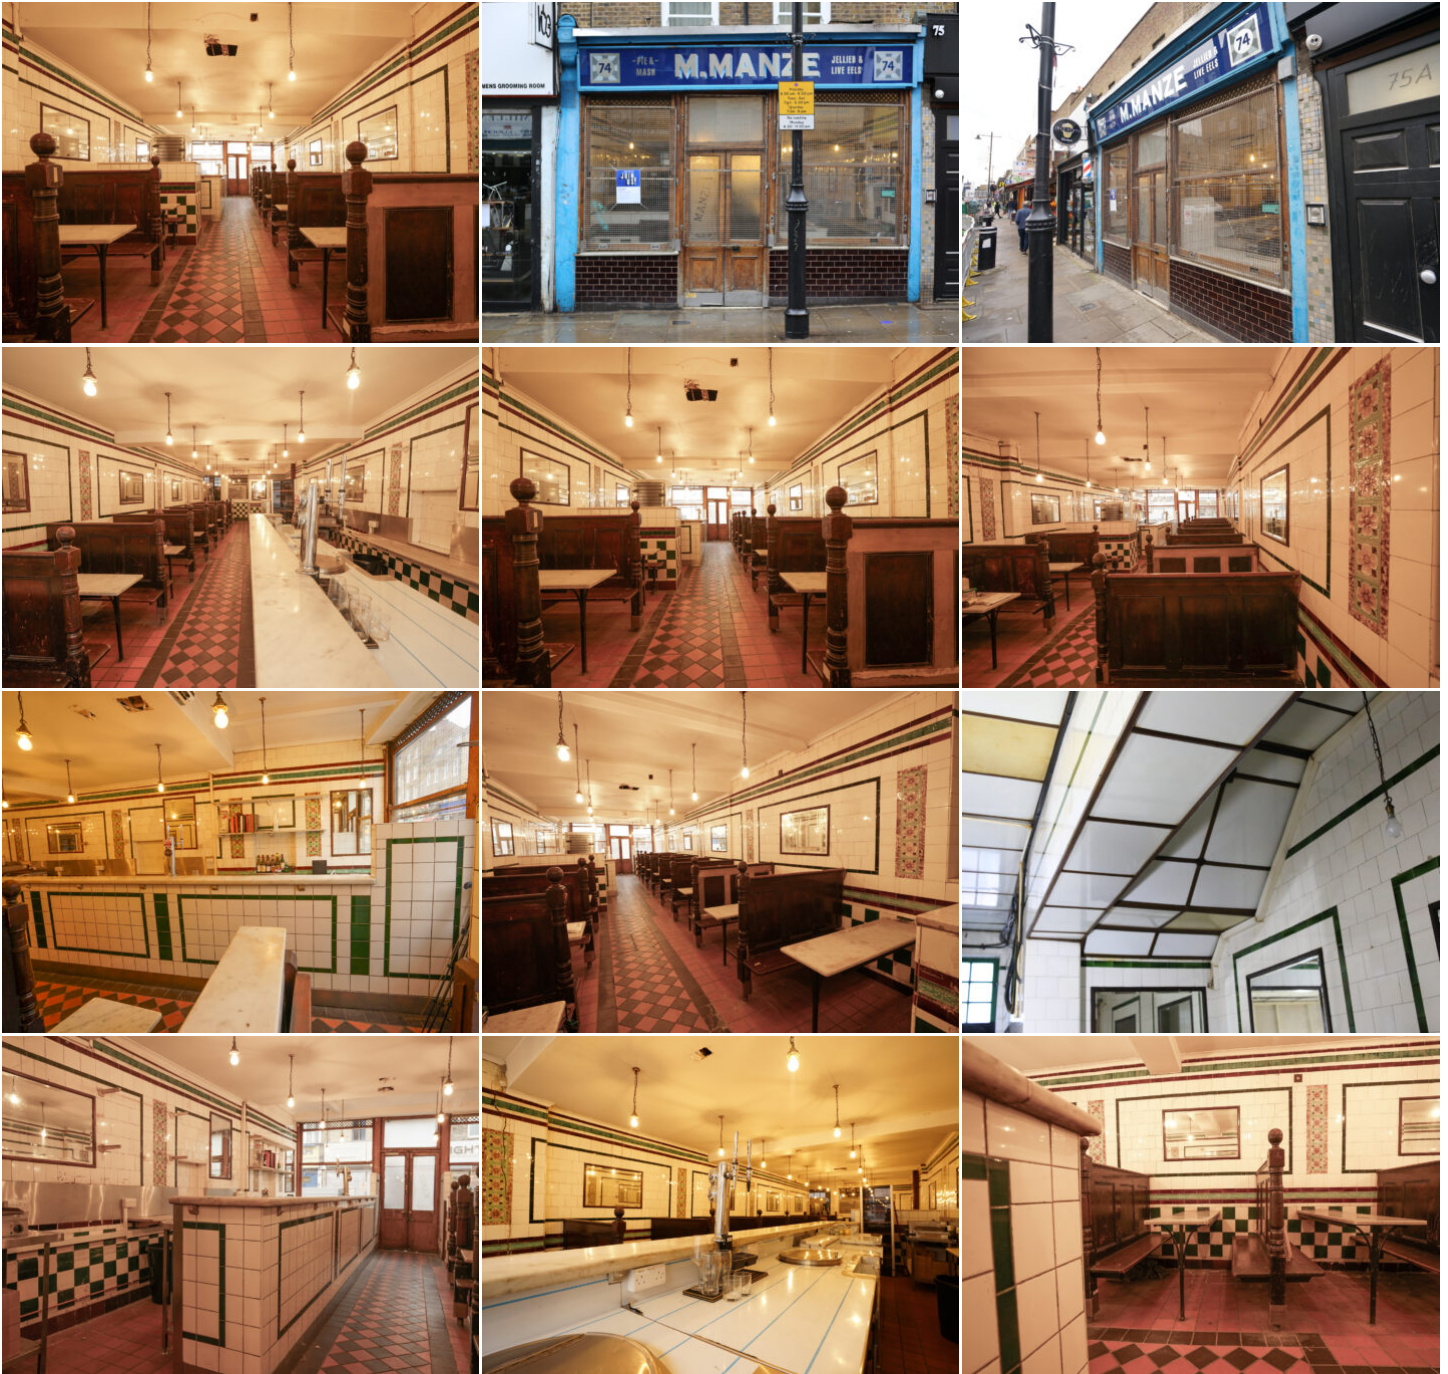

# LOCATION HQ

More information available on the [Location HQ website](https://www.locationhq.co.uk)

Tel: +44 (0) 203 302 0664 | E-mail: [info@locationhq.co.uk](mailto:info@locationhq.co.uk)

REF: 202794 REGION: London DISTANCE FROM LONDON: London