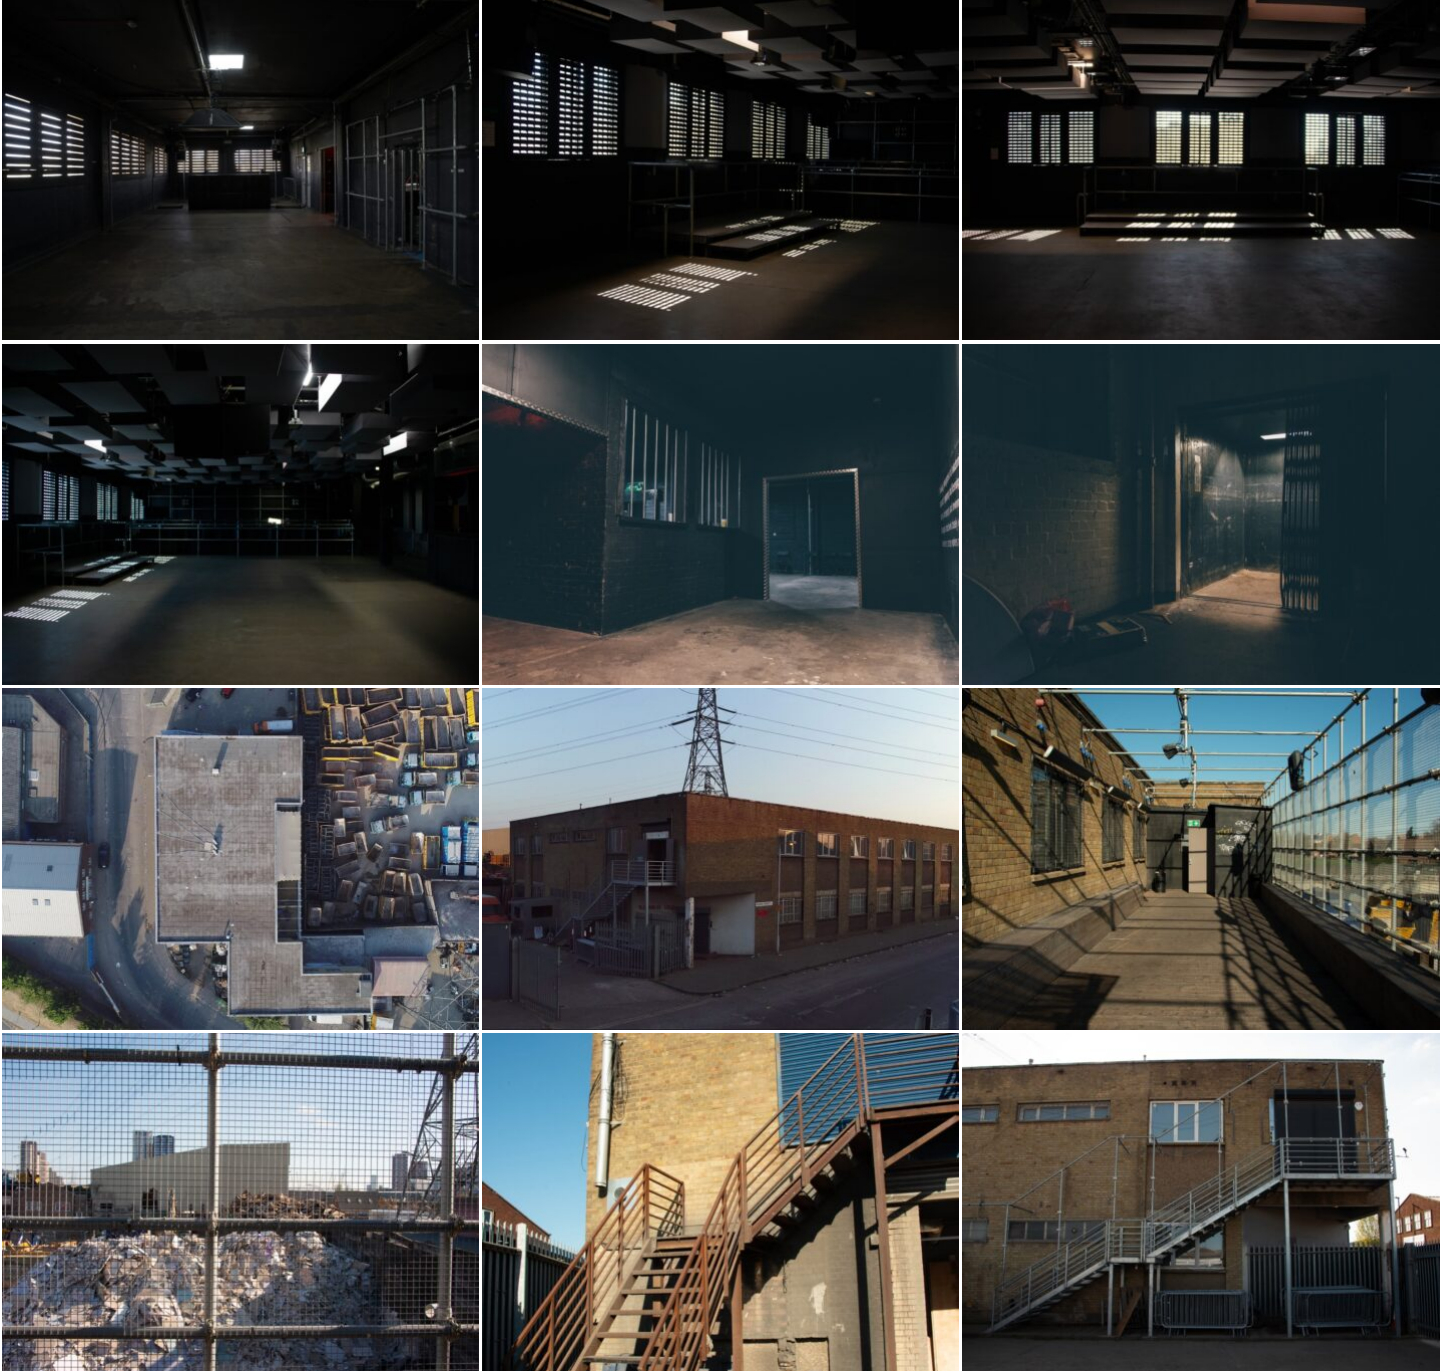

LOCATION HQ

More information available on the [Location HQ website](#)

Tel: +44 (0) 203 302 0664 | E-mail: info@locationhq.co.uk

REF: 364883 DISTANCE FROM LONDON: 12 miles to M25