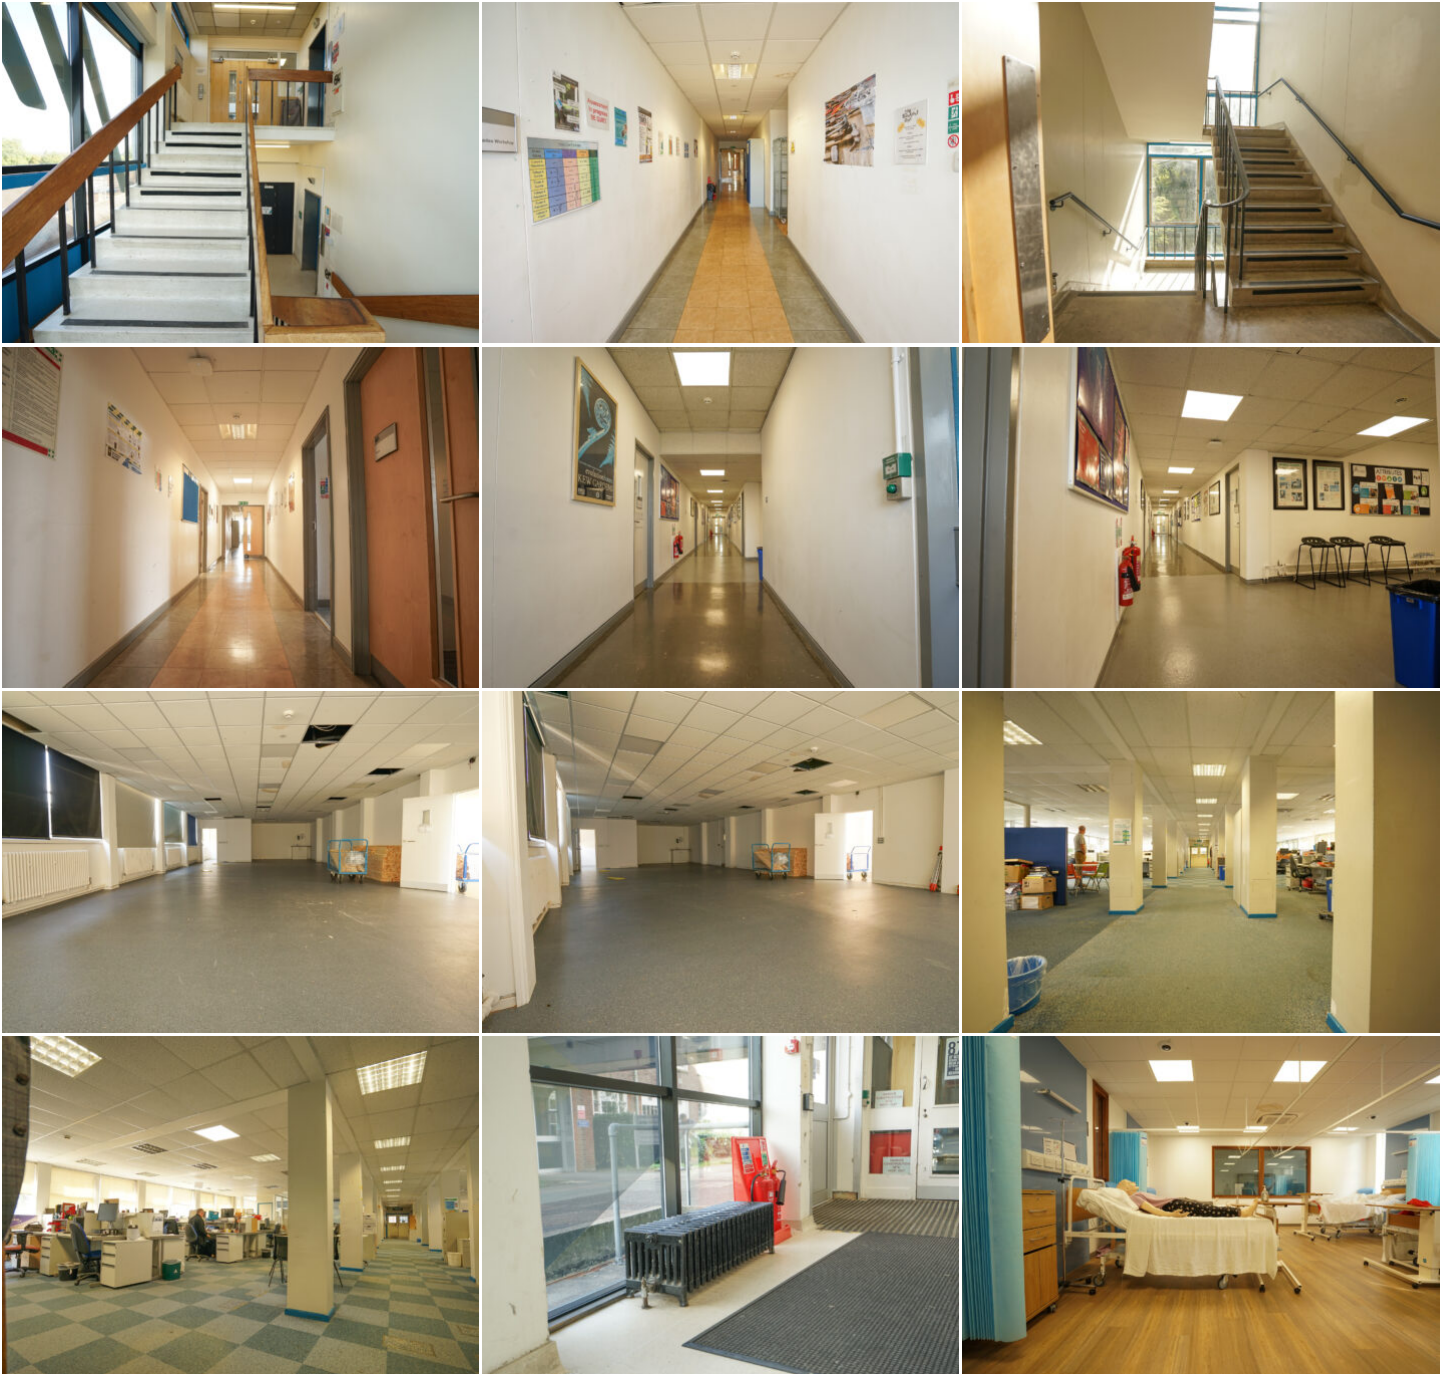

LOCATION HQ

More information available on the [Location HQ website](http://www.locationhq.co.uk)

Tel: +44 (0) 203 302 0664 | E-mail: info@locationhq.co.uk

REF: 173661 REGION: Surrey DISTANCE FROM LONDON: 5 miles from M25