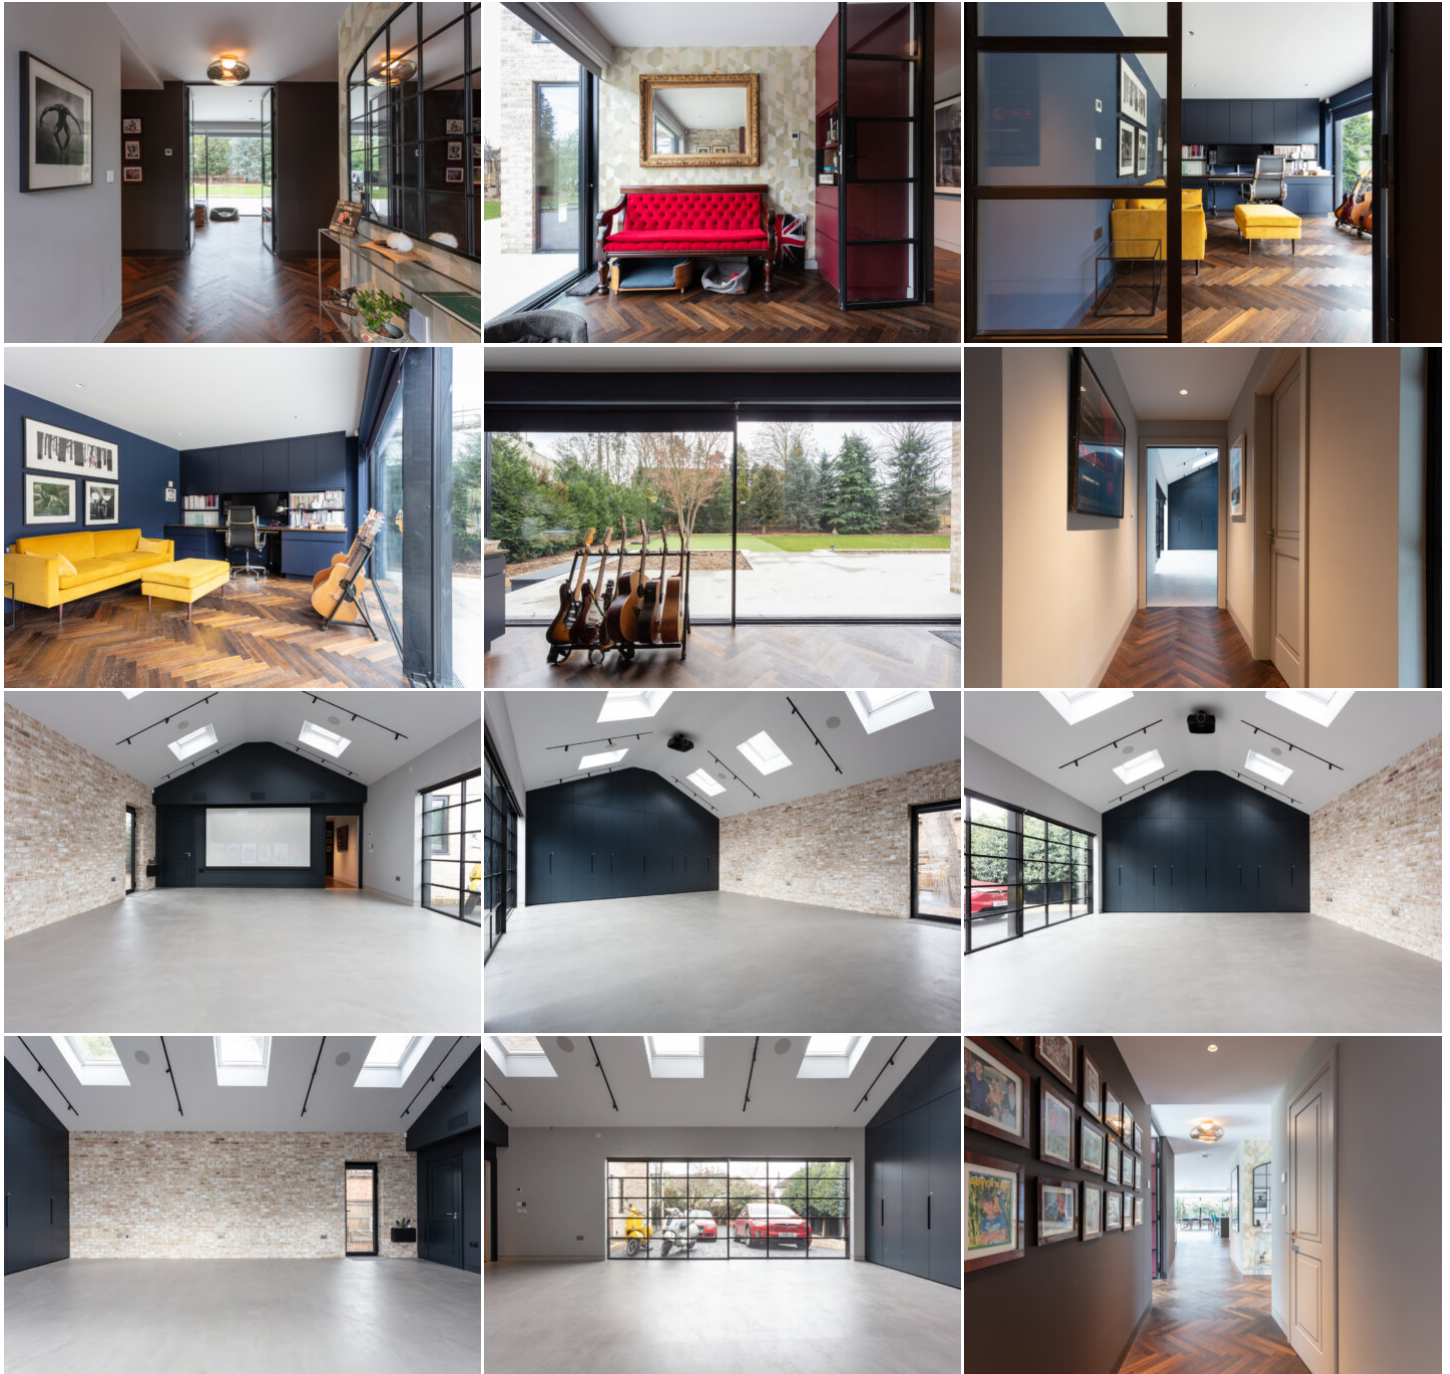

More information available on the [Location HQ website](https://www.locationhq.co.uk)

Tel: +44 (0) 203 302 0664 | E-mail: info@locationhq.co.uk

REF: 223856 REGION: Surrey DISTANCE FROM LONDON: London

LOCATION HQ