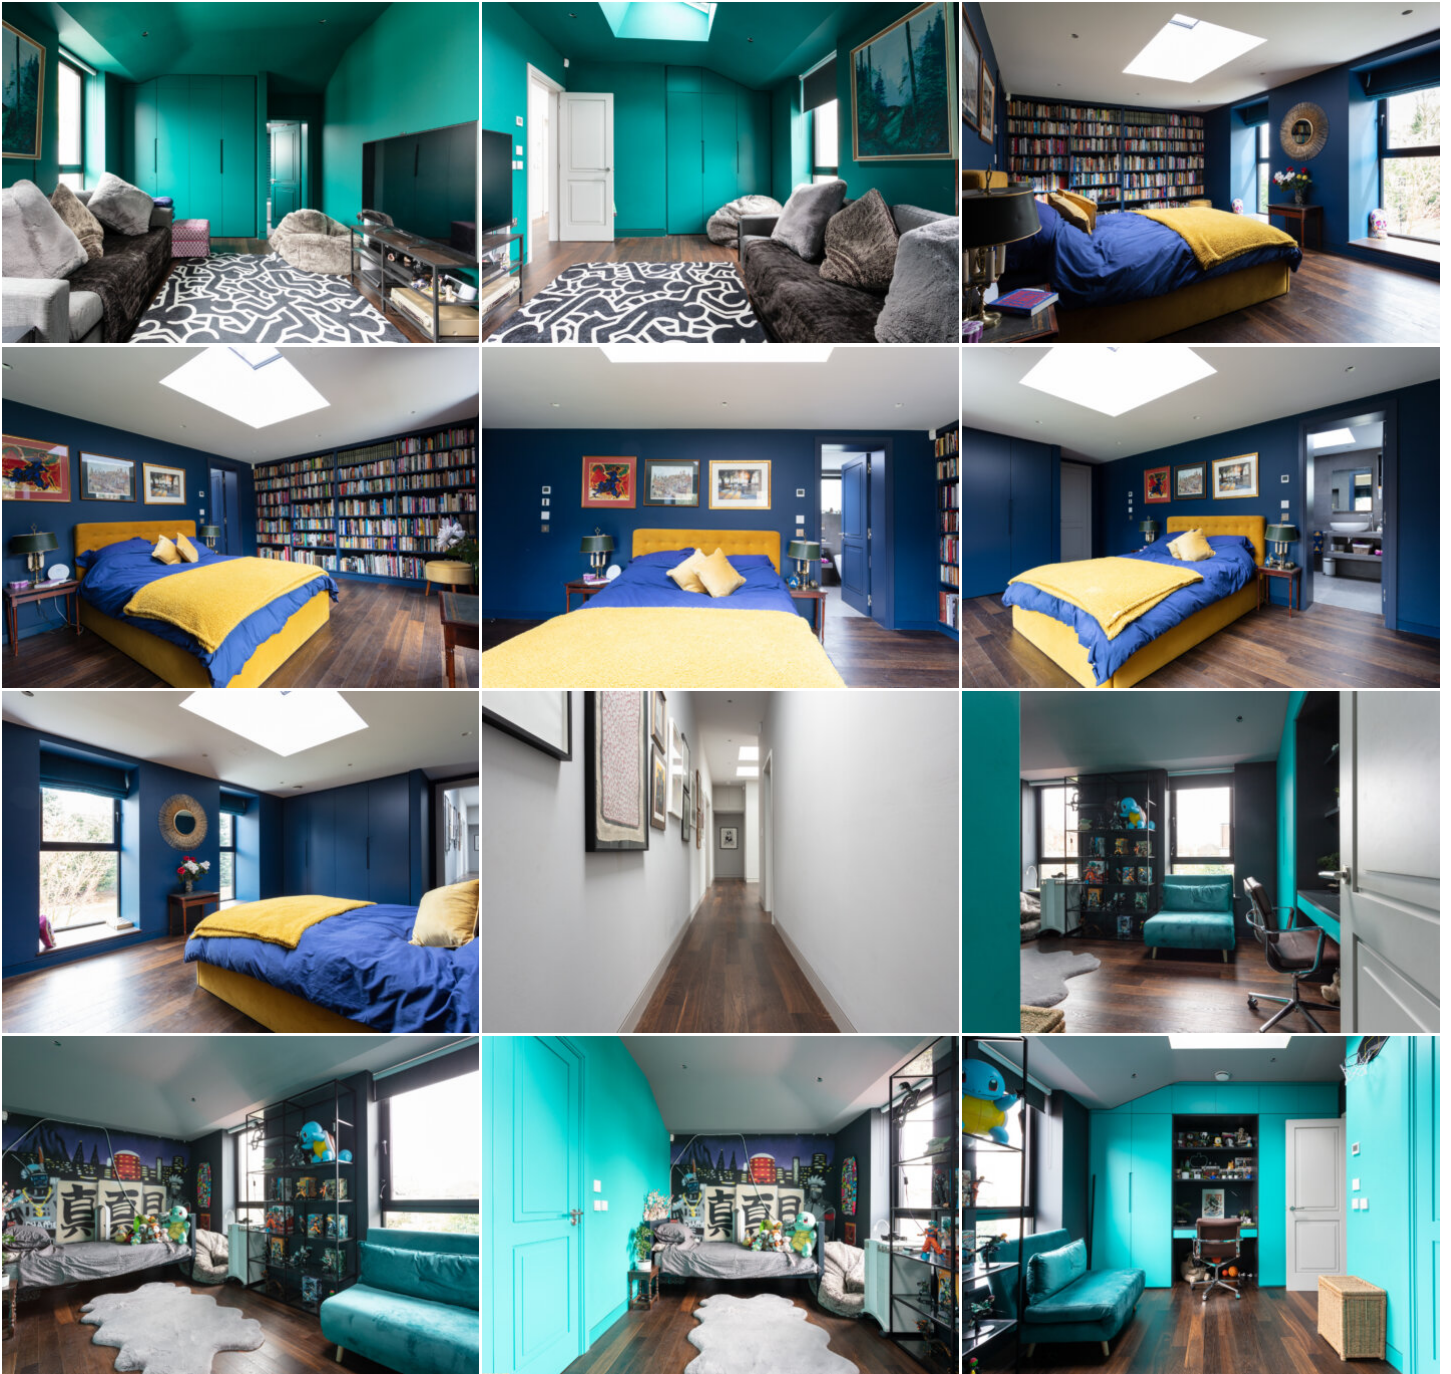

More information available on the [Location HQ website](https://www.locationhq.co.uk)

Tel: +44 (0) 203 302 0664 | E-mail: info@locationhq.co.uk

REF: 223856 REGION: Surrey DISTANCE FROM LONDON: London

LOCATION HQ