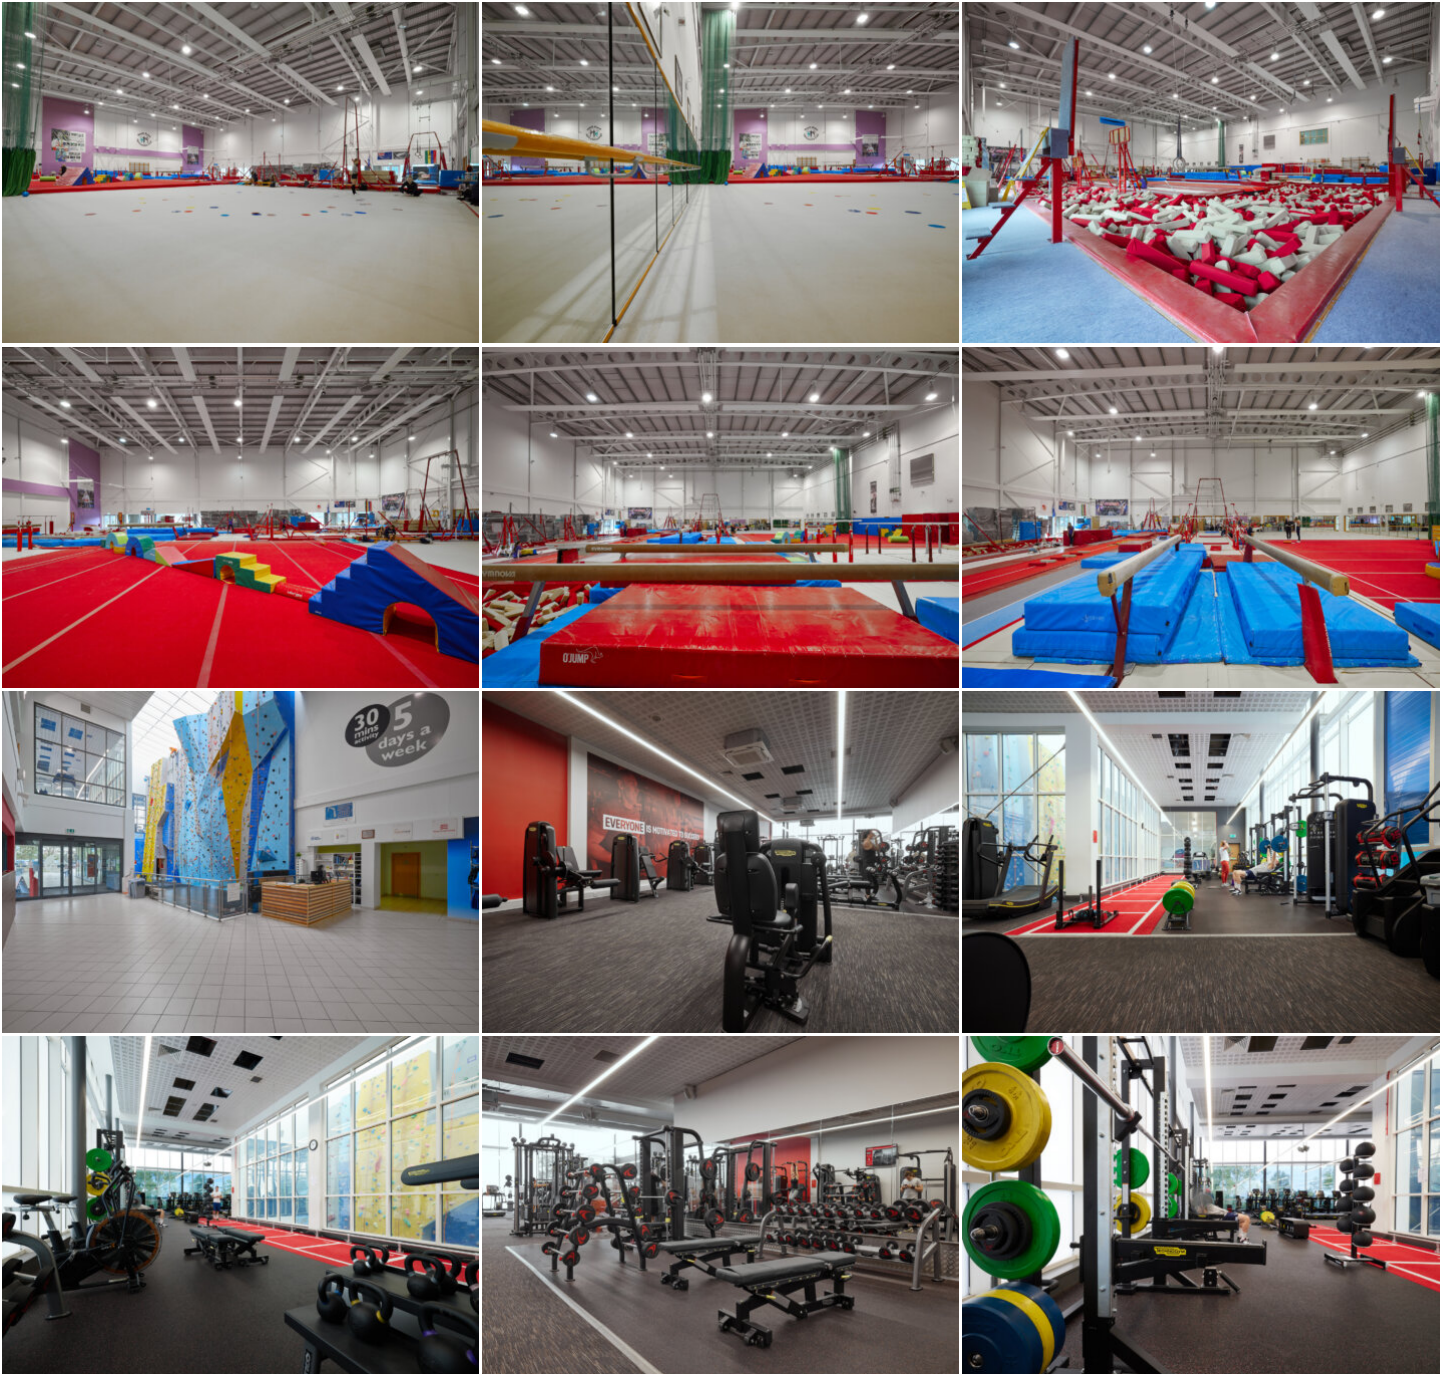

More information available on the [Location HQ website](https://www.locationhq.co.uk)

Tel: +44 (0) 203 302 0664 | E-mail: info@locationhq.co.uk

REF: 105161 DISTANCE FROM LONDON: 25 miles from M25