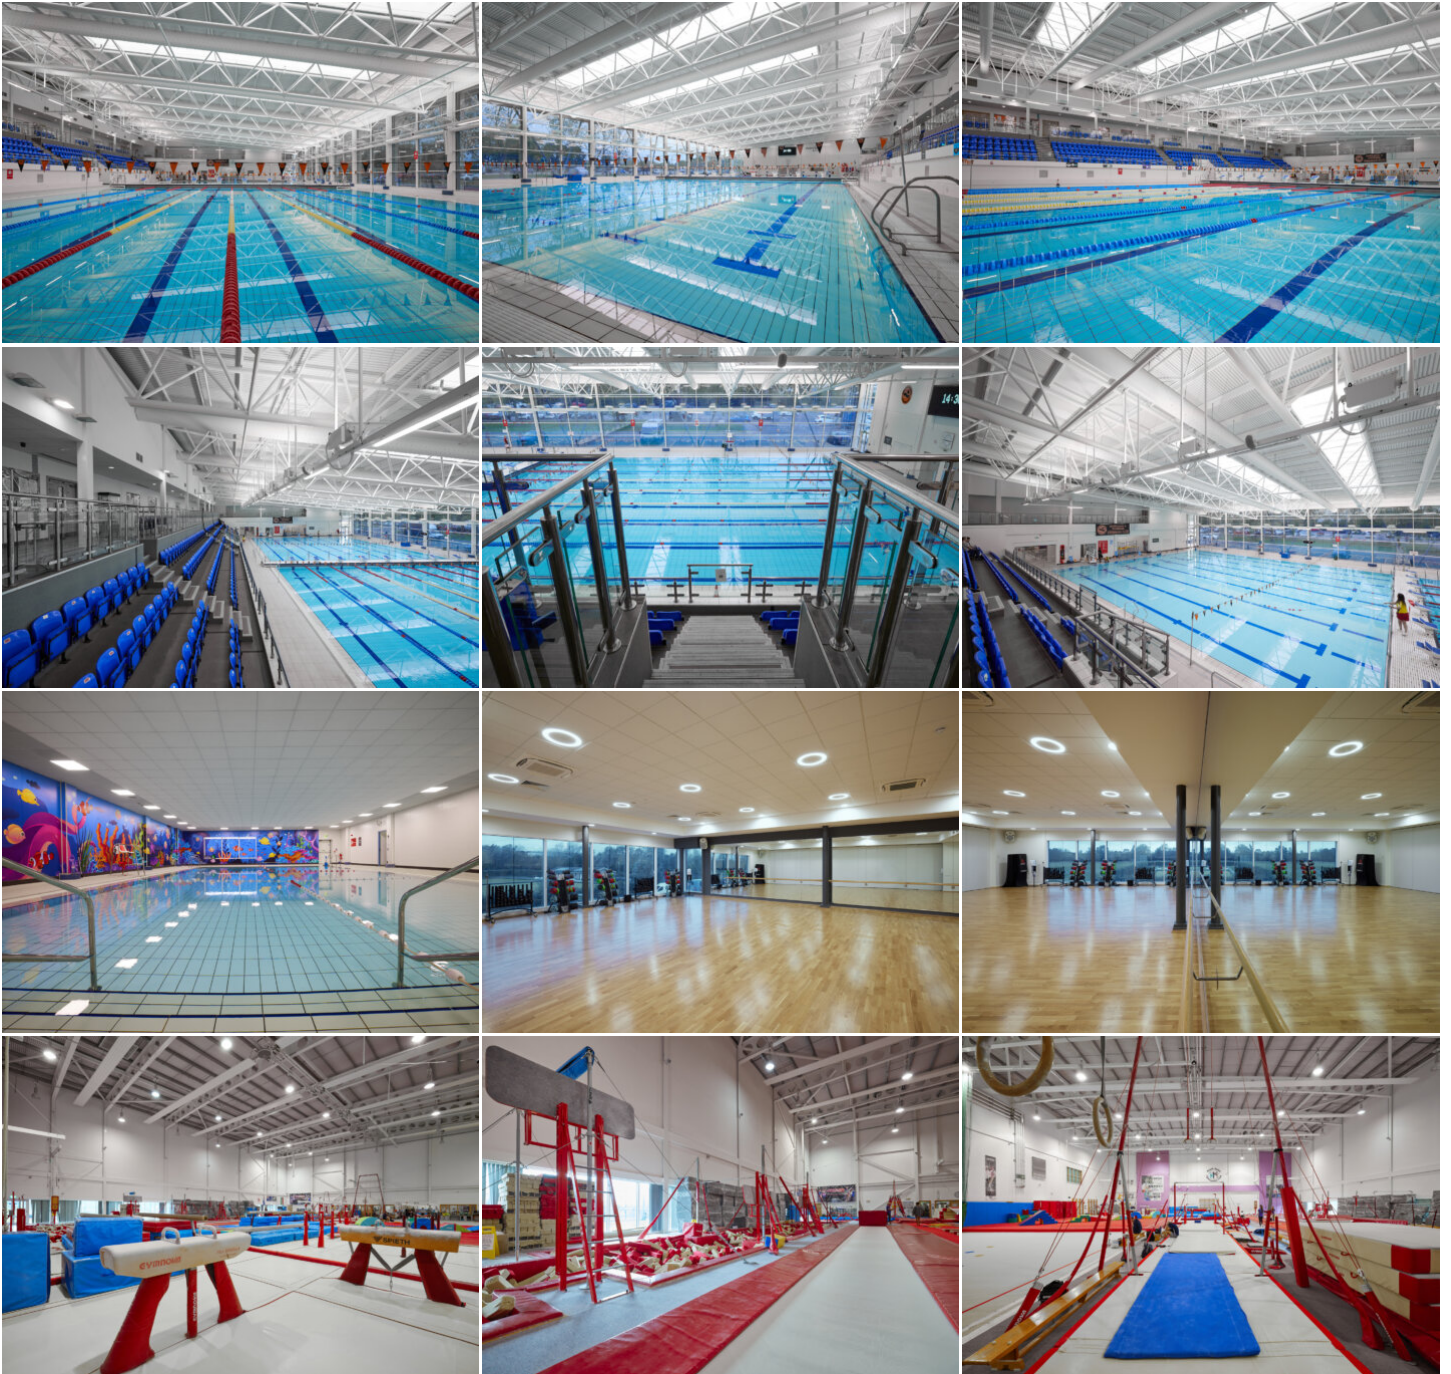

LOCATION HQ

More information available on the [Location HQ website](https://www.locationhq.co.uk)

Tel: +44 (0) 203 302 0664 | E-mail: info@locationhq.co.uk

REF: 105161 DISTANCE FROM LONDON: 25 miles from M25