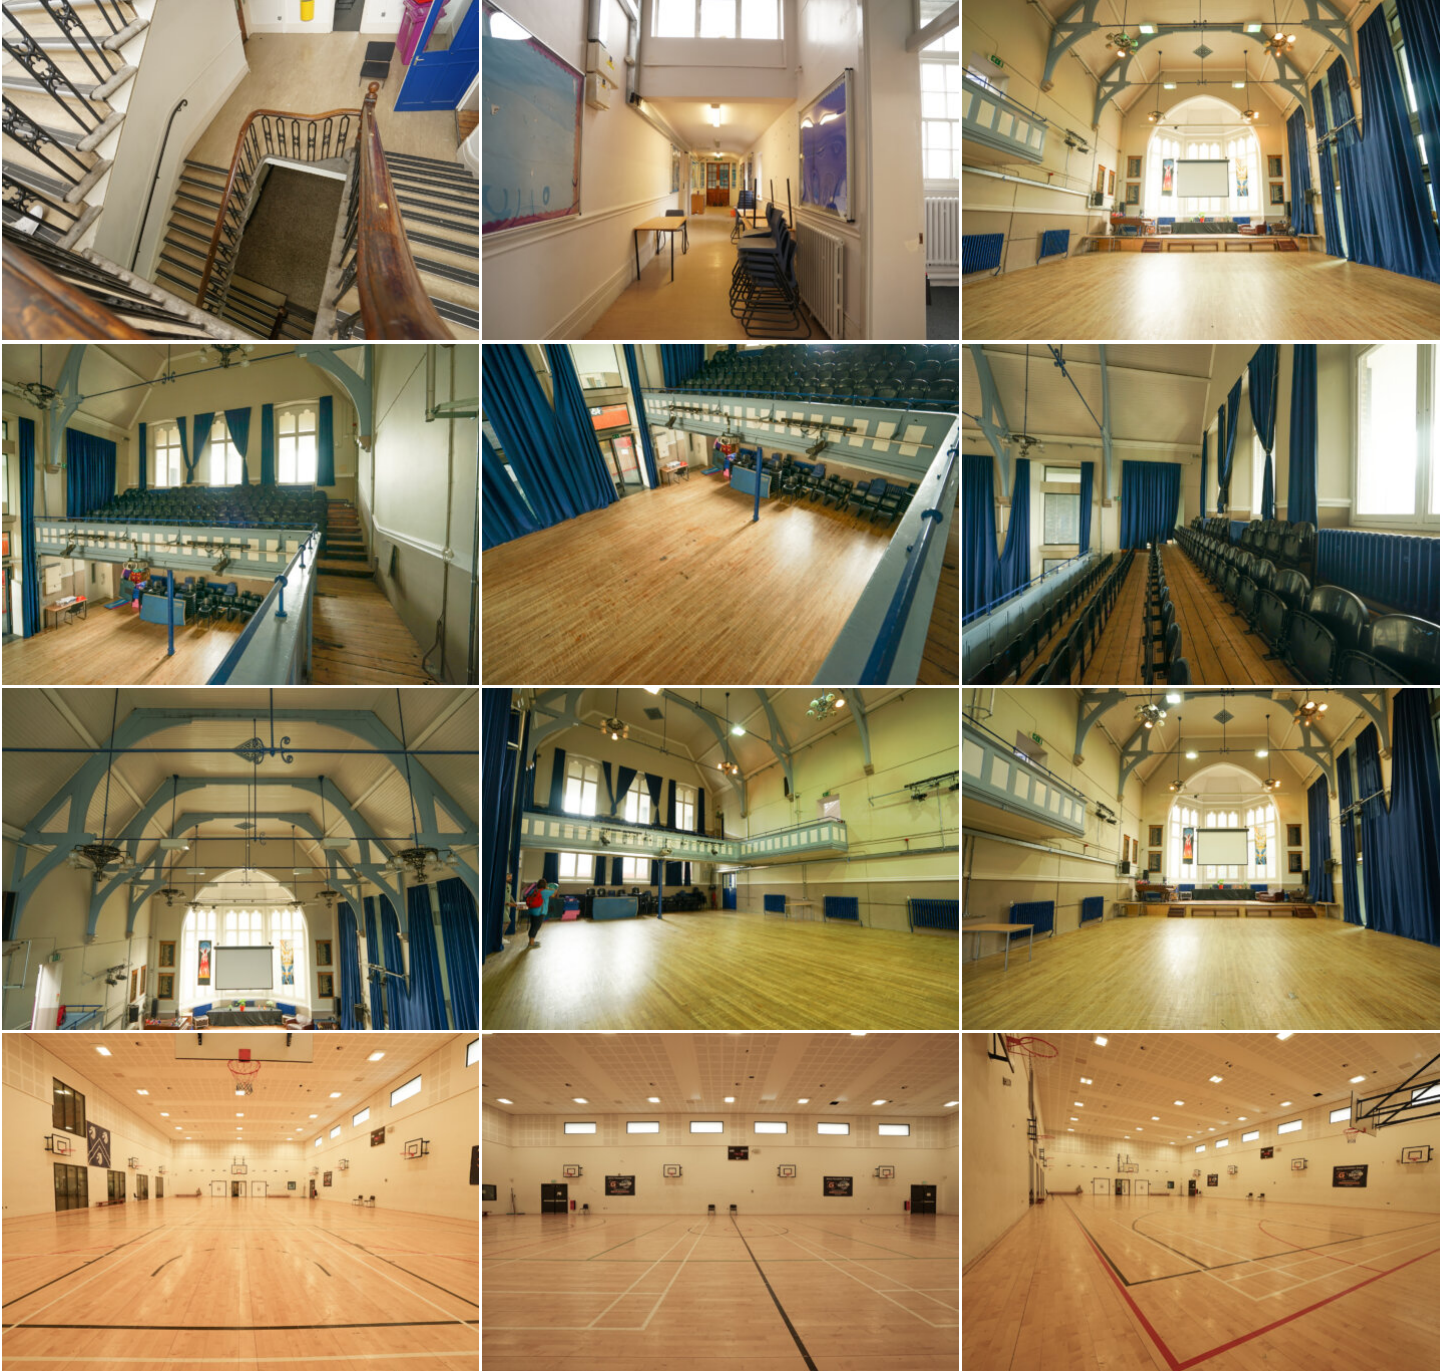

LOCATION HQ

More information available on the [Location HQ website](https://www.locationhq.co.uk)

Tel: +44 (0) 203 302 0664 | E-mail: info@locationhq.co.uk

REF: 180348 REGION: London DISTANCE FROM LONDON: East London