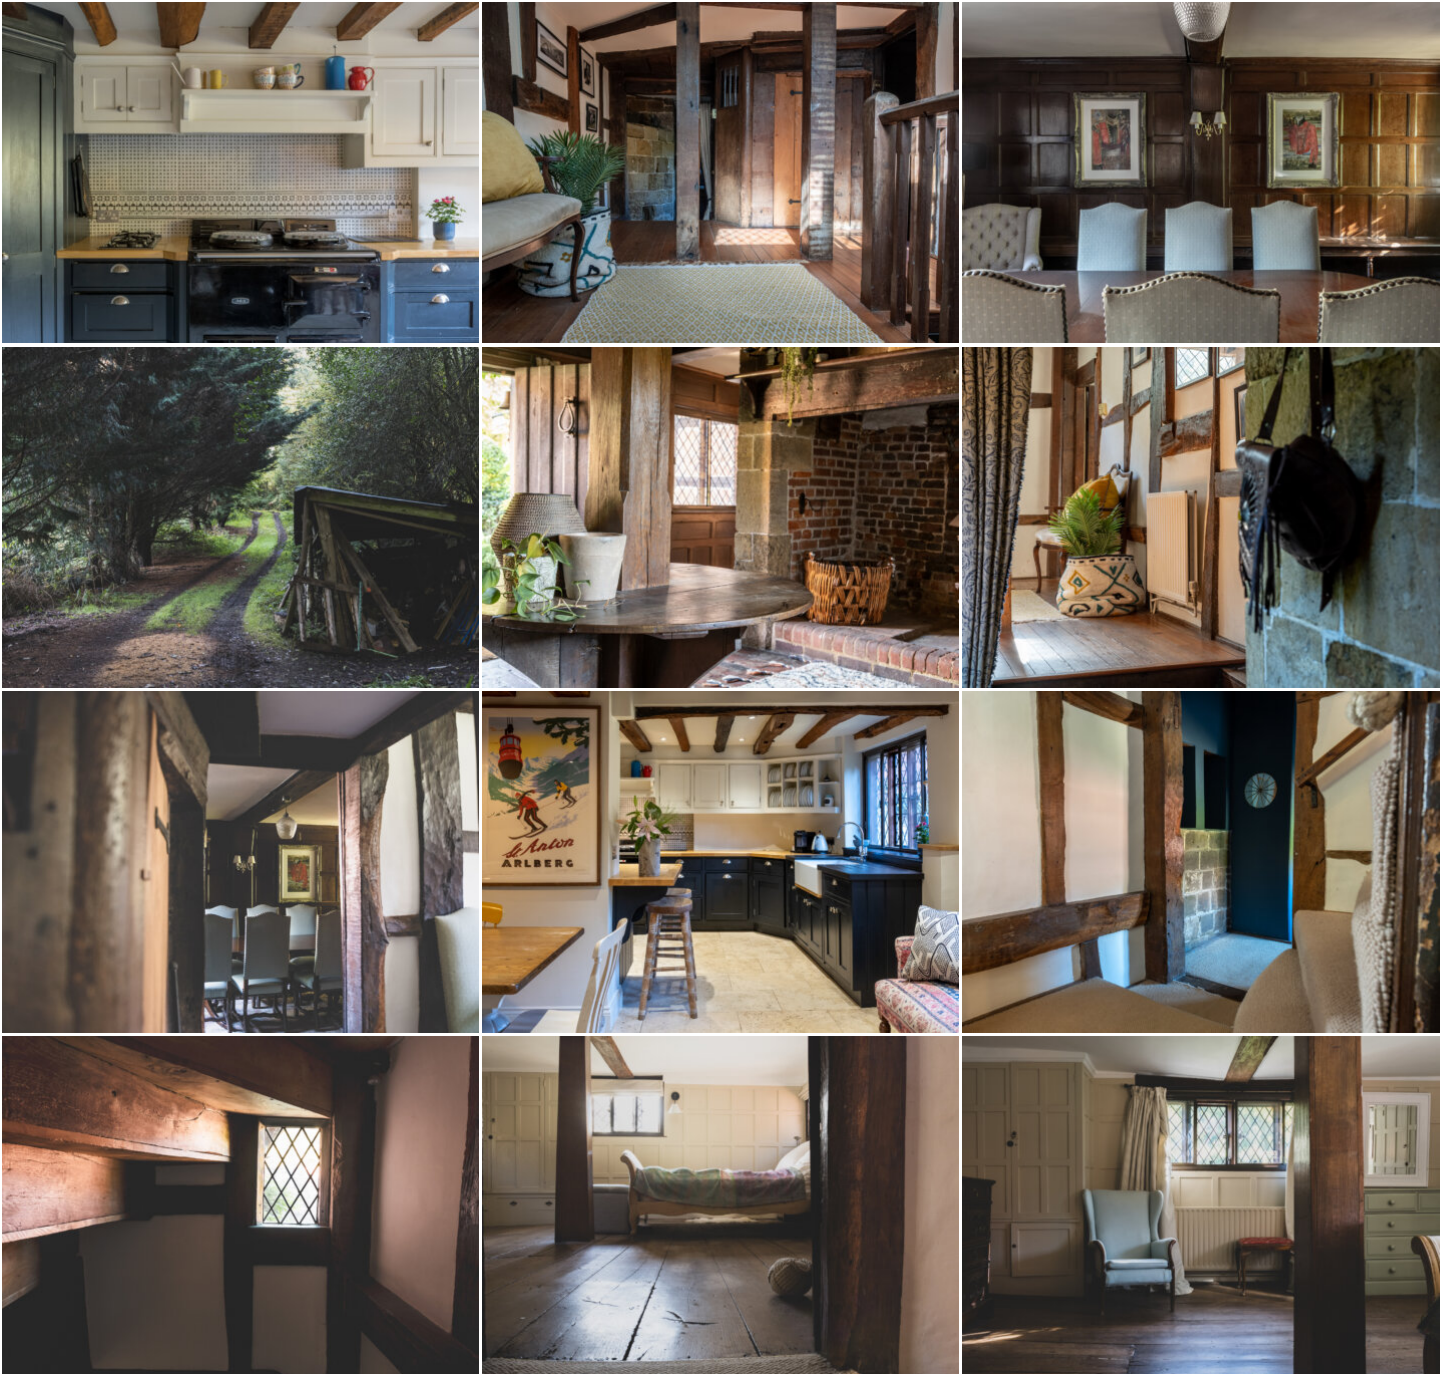

More information available on the [Location HQ website](https://www.locationhq.co.uk)

Tel: +44 (0) 203 302 0664 | E-mail: info@locationhq.co.uk

REF: 165832 REGION: Sussex DISTANCE FROM LONDON: 26 miles from M25